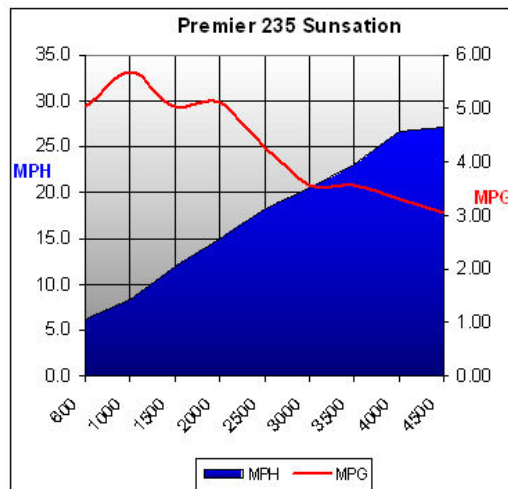

[Contact Dealer](#) [Price Quote](#) [Test Drive](#) [Brochure](#)

[Visit Builder's Webpage](#) [Used Boats](#) [Compare](#)

[Watch Video](#)

Test Results

Test Results (Printer Friendly Page)

Boat Video

Overview

Engine Video

Engine Options

Photo Gallery

Captain's Report

Owner Reports

Specifications

Std. & Opt. Equipment

Price

Warranty

Interior Drawing

Test Power: 1 x 115-hp Yamaha Four-Stroke

RPM	MPH	Knots	Total GPH	MPG	NMPG	Range	NM Range	dBA
2000	6.2	5.4	1.2	5.02	4.37	149	130	N/A
2500	15.0	13.0	2.9	5.12	4.45	152	132	
2500	18.3	15.9	4.3	4.26	3.71	127	110	
2500	8.3	7.2	1.5	5.67	4.93	168	146	
3000	11.9	10.4	2.4	5.02	4.37	149	130	
4500	20.6	17.9	5.8	3.56	3.09	106	92	
5000	23.1	20.1	6.5	3.56	3.10	106	92	
5400	27.1	23.6	8.9	3.04	2.65	90	79	
5500	26.7	23.2	8.1	3.31	2.87	98	85	

Speeds measured with Stalker ProSports radar gun. Fuel consumption (gallons per hour) measured with Floscan digital fuel-flow meter on gas inboards, sterndrives, and outboards, TechMate electronic scan tool on gas EFI inboards, Caterpillar digital fuel-flow meter on diesel engines, or permanently installed fuel-monitoring equipment. Range is based on 90% of published fuel capacity. Sound levels determined using Radio Shack digital decibel meter on A scale. 68 dBA is the level of normal conversation.

Performance Chart

Test Conditions

Test Power: 1 x 115-hp Yamaha Four-Stroke

Time To Plane	4.5 sec.
0 to 30	10.7 sec.
Test Power	1 x 115-hp Yamaha Four-Stroke
Transmission	Outboard
Ratio	2.15 : 1
Props	13 1/2 x 15 Aluminum
Load	2 people, 1/3 fuel, no water, minimal gear
Climate	Temp: 56 deg., humidity: 83%, wind: 10 knots, seas: calm

Make Premier your favorite pastime