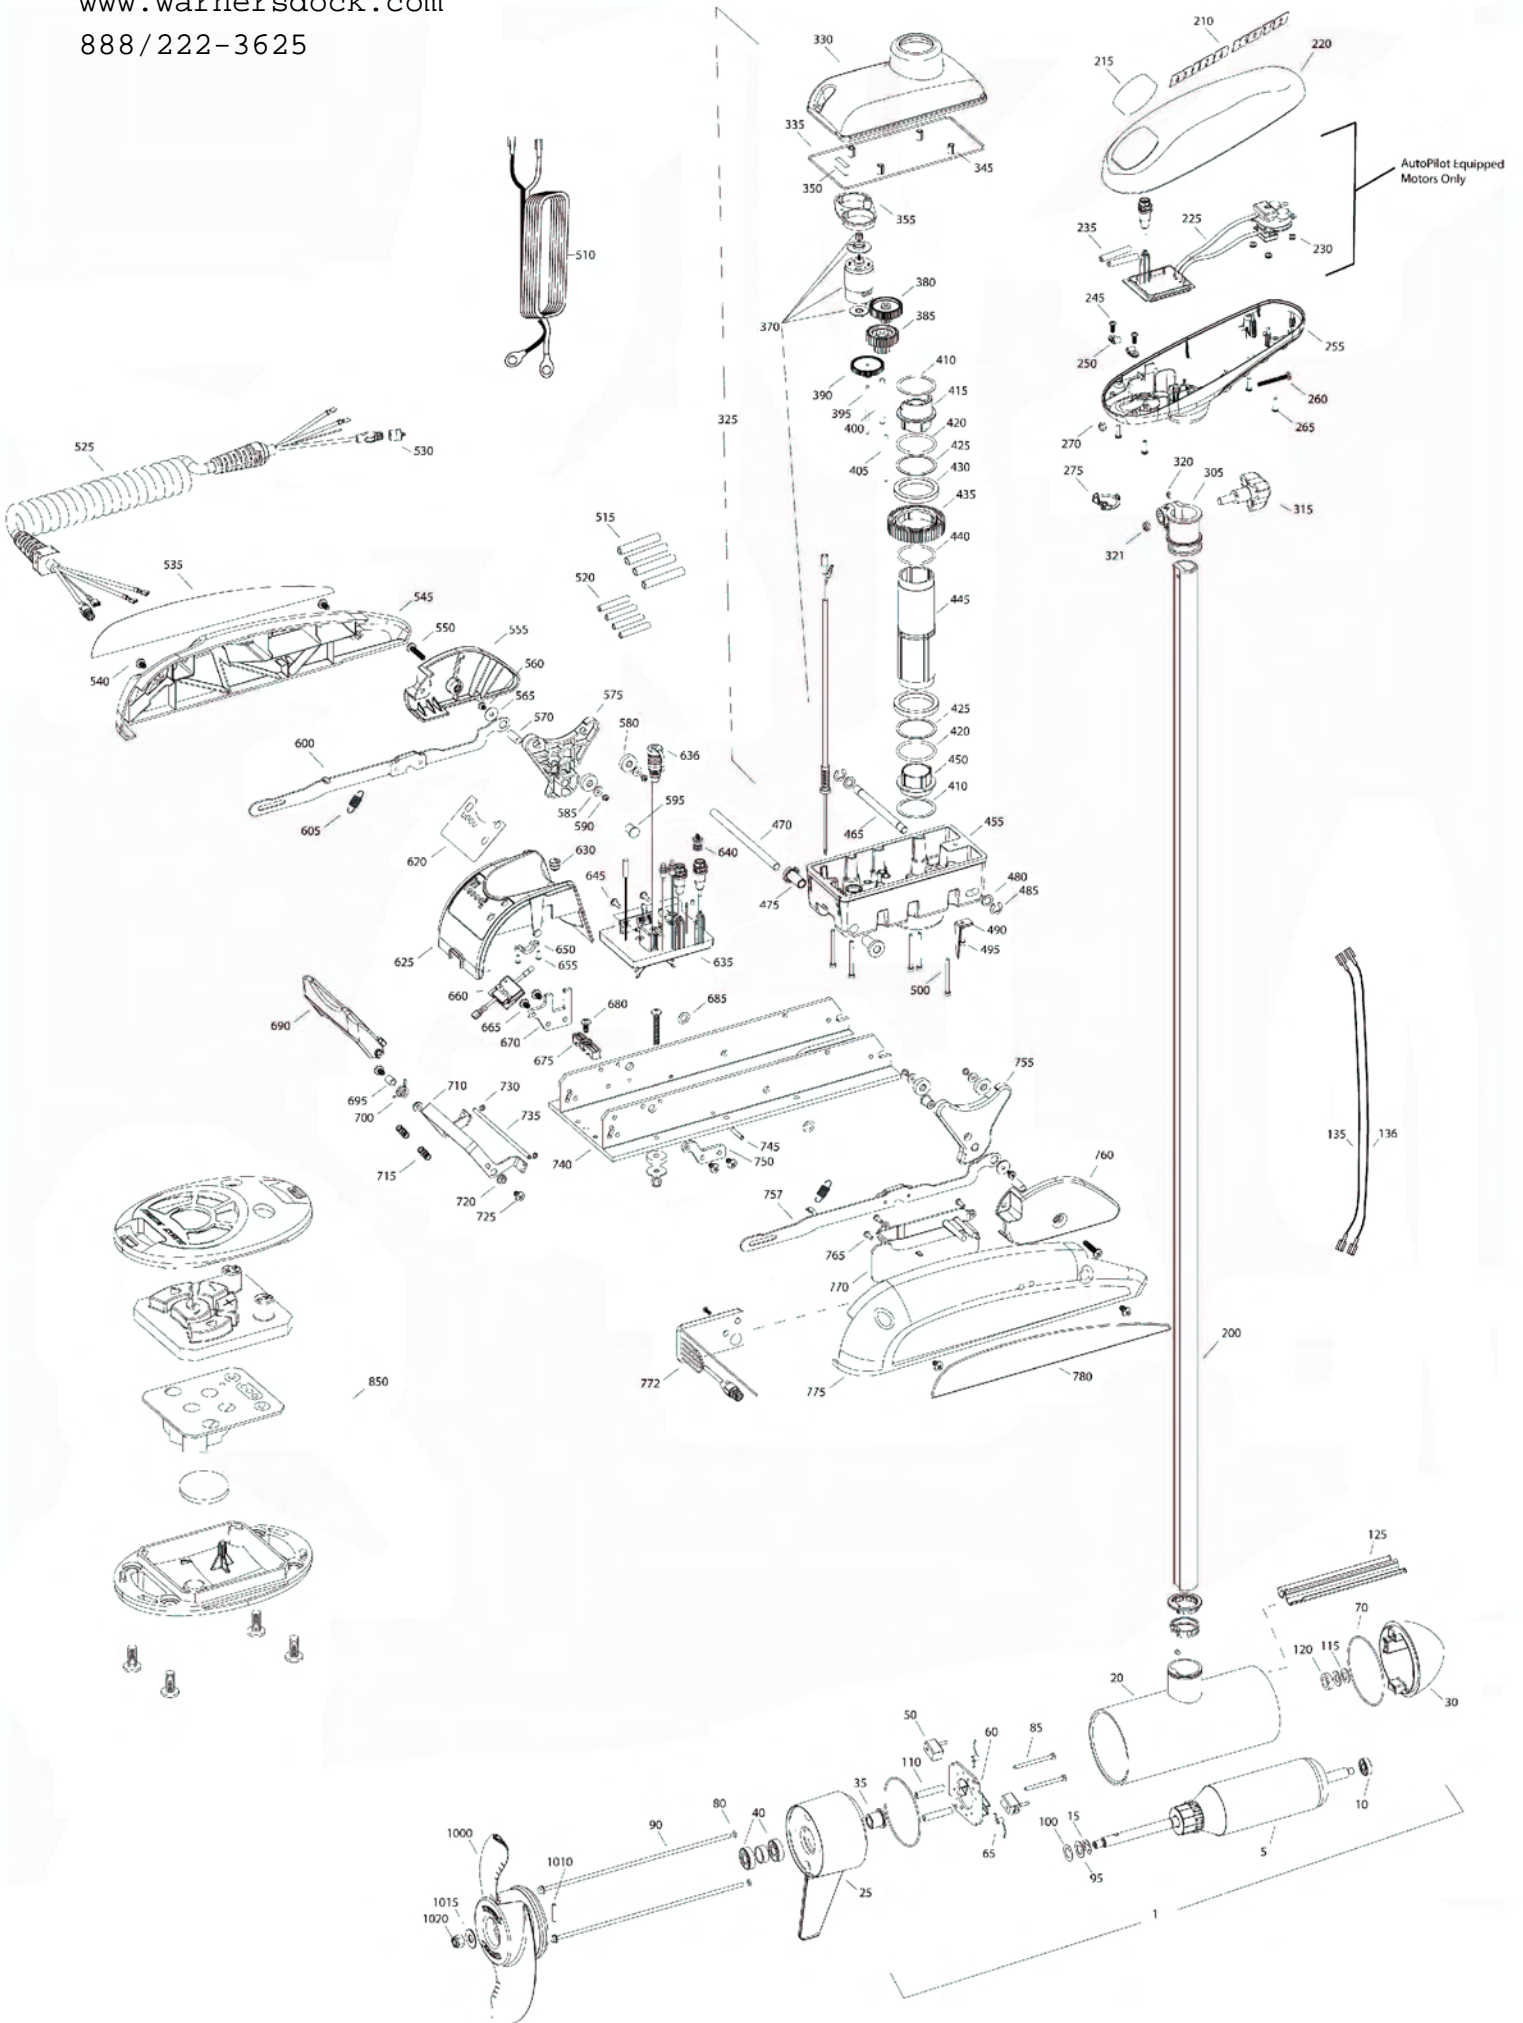

Riptide 80 ST
80 LBS THRUST
24 VOLT 56 AMPS
54" OR 60" SHAFT

for use with "K" serial numbers

2-year warranty from the date of purchase

Click here to order parts.

www.warnersdock.com

888/222-3625

Item	P/N	Description	Qty	Item	P/N	Description	Qty	Item	P/N	Description	Qty
1	2777027	24V Motor 60" SW	1	375	2300560	Cap, spacer, plastic	1	650	2321315	Holder, connector	1
	2777026	24V Motor 54" SW	1	380	2302255	Gear, cluster 3rd stage	1	655	2332103	Screw, 6-20 x .375	2
5	2-100-214	Armature assembly	1	385	2302250	Gear, cluster 2nd stage	1	660	2074081	Battery meter, 24v	1
10	140-010	Bearing	1	390	2302245	Gear, cluster 1st stage	1	665	2323402	Screw, 1/4-20 x .375	4
15	788-040	Retaining ring	1	395	2302610	Shaft, gear 1st stage	1	670	2321941	Bracket, strain relief	1
20		Included in #200 assembly		400	2302620	Shaft, gear 3rd stage	1	675	2321310	Strain relief, wire	1
25	2-300-370	Brush end housing assembly	1	405	2302615	Shaft, gear 2nd stage	1	680	2323405	Screw, 1/4-20 x .5	1
30	421-376	Plain end housing assembly SW	1	410	2321704	Washer, thrust	2	685	2333100	Speed nut, .375	2
35	144-017	Flange bearing	1	415	2321515	Liner, output tube	1	690	2320216	Handle, release cover	1
40	880-025	Seal	2	420	2324608	O-ring, 224	2	695	2301700	Bushing,	1
50	188-094	Brush	2	425	2321720	Shim, O-ring	2	700	2322701	Spring, release handle	1
60	2-600-199	Brush plate assembly	1	430	2327308	Bearing, ball sealed	2	710	2320401	Handle, release SW	1
65	975-041	Brush spring	2	435	2322200	Gear, output	1	715	2322712	Spring, release handle	2
70	701-043	O-ring, motor	2	440	2324601	O-ring, output gear	1	720	2322604	Bushing, handle	2
80	701-009	O-ring, thru-bolt	2	445	2322030	Tube, output machined	1	725	2332104	Screw, 1/4-20 x .625	2
85	830-027	Screw, 10-32 x 2	2	450	2321510	Collar, drive, bottom	1	730	2323000	E-clip, 3/16, SS	2
90	830-095	Thru-bolt	2	455	2326507	Steering housing, Bottom	1	735	2322607	Pin, follower, handle	1
95	990-051	Washer, steel	2	460	2320605	Leadwire, Steering	1	740	2321902	Base extrusion, machined	1
100	990-052	Washer, nylatron	2	465	2322601	Pin, latch, SS	1	745	2322912	Spring pin,	2
110	973-025	Spacer, brush plate	2	470	2322603	Pin, pivot, SS	1	750	2321951	Bracket, sideplate	1
115	992-010	Washer, Belleville	2	475	2327310	Bushing, pivot pin	2	755	2323900	Ramp, 4" right	1
120	990-045	Spacer, thrust	1	480	2321702	Washer, flat .375	2	757	2994201	Arm, release, Right	1
125	582-013	Clip, retaining, short	1	485	2263011	E-ring .375	2	760	2321920	Skid, right	1
135	640-025	Leadwire, black	1	490	2322702	Spring, latch pin	2	765	2301310	Screw, 8-18 x .5	3
136	640-133	Leadwire, red	1	495	2323410	Screw, 8-32 x .75	1	770	2370221	Cover, access, SW	1
200	2777396	Tube, composite 60" SW	1	500	2323408	Screw, 8-32 x 2	7	772	2374090	Copilot Reciever Board	1
205		Included in #200 assembly		510	2090651	Leawire, 10 ga	1	775	2321911	Sideplate, right, SW	1
210	2325666	Decal, cover	2	525	2991273	Coil cord, 45"	1	780	2325642	Decal, sideplate, right	1
215	2325686	Decal, ctrl box 80 RT	1		2991271	Coil cord, 54"	1				
	2325683	Decal, ctrl box 80 RT Autopilot	1	530	2320202	Cap, dust, coil cord, non-AP only	1	850	2994095	Remote assembly	1
220	2320201	Cover, ctrl box	1	535	2325643	Decal, sideplate, left	1	851		Case, cover, transmitter	1
225	2324030	Ctrl board, compass, Autpilot only	1	540	2323405	Screw, 1/4-20	4	860		Keypad, transmitter	1
230	2302960	Grommet, compass, Autopilot only	3	545	2321916	Sideplate, left	1	865		Transmitter board	1
235	2305415	Wire insulator	2	550	2323403	Screw, 1/4-20 x .375 SS	2	870		Battery, transmitter	1
245	2372100	Screw, 8-18 x .625	3	555	2321925	Skid, left	1	875		Case, bottom, transmitter	1
250	2052510	Cable clamp	3	560	2323422	Screw, 10-24 x .375	2	880		Screw, 4-24	4
255	2322501	Ctrl box	1	565	2321700	Washer, #10 SS	2				
260	2332102	Screw, 10-24	1	570	2323501	Bolt, shoulder	2				
265	2372100	Screw, 8-18 x .625	4	575	2323905	Ramp, 4" left	1	■	1378132	Propeller kit WW2	
270	2333101	Nut, 10-24	1	580	2325117	Pad, rubber rest	4	■	2994876	Propeller bag assy	
275	2224702	Plug, ctrl box	1	585	2321706	Washer, #8	4	1000	2331160	Propeller WW2	1
305	2771500	Depth collar assembly	1	590	2323412	Screw, 8-18 x .25	4	1010	2262658	Drive pin, large	1
315	2260906	Knob (included in #305)	1	595	2324706	Insert, ramp	2	1015	2091701	Washer, prop, large	1
320	2321706	Washer (included in #305)	1	600	2994203	Arm, release, left	1	1020	2198401	Nut, Anode, nylock, prop, large	1
321	3233102	Nut (included in #305)	1	605	2322710	Spring, extension	2				
325	2997021	Steering housing	1	■	2770251	Cover, speed control with decal	1	■	2994864	Mounting hardware bag assy	
330	2326502	Steering housing top	1	620	2325651	Decal, speed control	1				
335	2324604	O-ring, case seal	1	625	2320211	Cover, speed control	1	■	2889460	Seal & Oring Kit