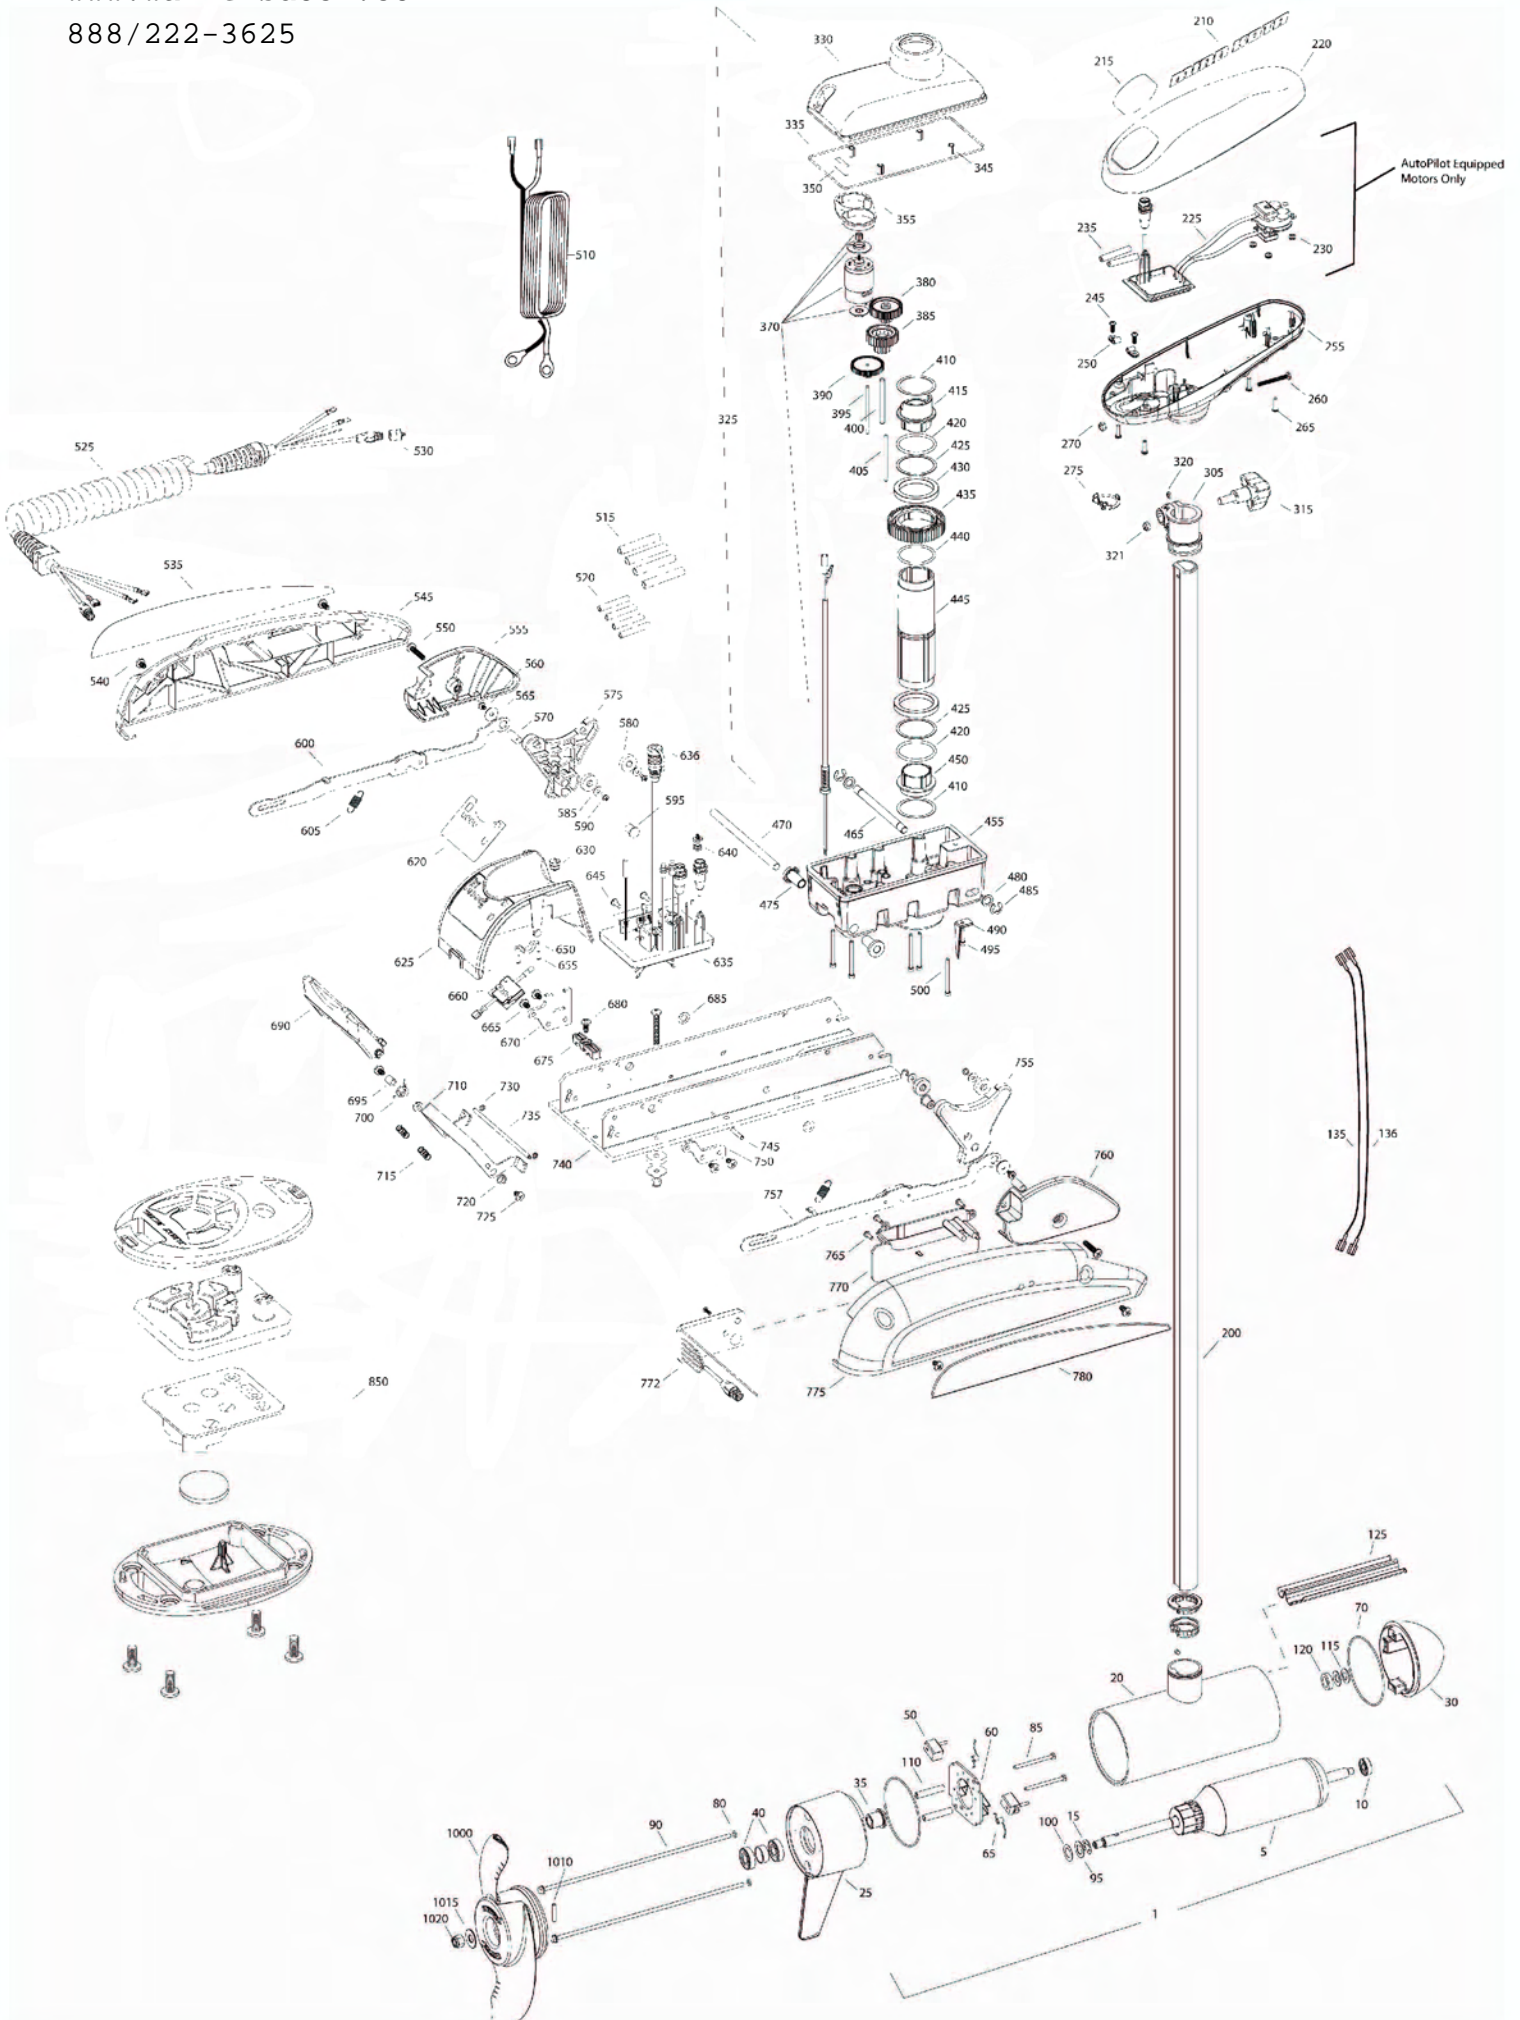

Riptide 101 ST
101 LBS THRUST
36 VOLT 46 AMPS
54" OR 60" SHAFT

for use with "K" serial numbers
2-year warranty from the date of purchase

Click here to order parts.

www.warnersdock.com

888/222-3625

Item	P/N	Description	Qty	Item	P/N	Description	Qty	Item	P/N	Description	Qty
1	2777077	36V Motor 60" SW	1	380	2302255	Gear, cluster 3rd stage	1	655	2332103	Screw, 6-20 x .375	2
	2777076	36V Motor 54" SW	1	385	2302250	Gear, cluster 2nd stage	1	660	2074082	Battery meter, 36v	1
5	2-100-216	Armature assembly	1	390	2302245	Gear, cluster 1st stage	1	665	2323402	Screw, 1/4-20 x .375	4
10	140-010	Bearing	1	395	2302610	Shaft, gear 1st stage	1	670	2321941	Bracket, strain relief	1
15	788-040	Retaining ring	1	400	2302620	Shaft, gear 3rd stage	1	675	2321310	Strain relief, wire	1
20		Included in #200 assembly		405	2302615	Shaft, gear 2nd stage	1	680	2323405	Screw, 1/4-20 x .5	1
25	2-300-370	Brush end housing assembly	1	410	2321704	Washer, thrust	2	685	2333100	Speed nut, .375	2
30	421-376	Plain end housing assembly SW	1	415	2321515	Liner, output tube	1	690	2320216	Handle, release cover	1
35	144-017	Flange bearing	1	420	2324608	O-ring, 224	2	695	2301700	Bushing,	1
40	880-025	Seal	2	425	2321720	Shim, O-ring	2	700	2322701	Spring, release handle	1
50	188-094	Brush	2	430	2327308	Bearing, ball sealed	2	710	2320401	Handle, release SW	1
60	2-600-199	Brush plate assembly	1	435	2322200	Gear, output	1	715	2322712	Spring, release handle	2
65	975-041	Brush spring	2	440	2324601	O-ring, output gear	1	720	2322604	Bushing, handle	2
70	701-043	O-ring, motor	2	445	2322030	Tube, output machined	1	725	2332104	Screw, 1/4-20 x .625	2
80	701-009	O-ring, thru-bolt	2	450	2321510	Collar, drive, bottom	1	730	2323000	E-clip, 3/16, SS	2
85	830-027	Screw, 10-32 x 2	2	455	2326507	Steering housing, Bottom	1	735	2322607	Pin, follower, handle	1
90	830-096	Thru-bolt	2	460	2320605	Leadwire, Steering	1	740	2321902	Base extrusion, machined	1
95	990-051	Washer, steel	2	465	2322601	Pin, latch, SS	1	745	2322912	Spring pin,	2
100	990-052	Washer, nylatron	2	470	2322603	Pin, pivot, SS	1	750	2321951	Bracket, sideplate	1
110	973-025	Spacer, brush plate	2	475	2327310	Bushing, pivot pin	2	755	2323900	Ramp, 4" right	1
115	992-010	Washer, Belleville	2	480	2321702	Washer, flat .375	2	757	2994201	Arm, release, Right	1
120	990-045	Spacer, thrust	1	485	2263011	E-ring .375	2	760	2321920	Skid, right	1
125	582-013	Clip, retaining, short	1	490	2322702	Spring, latch pin	2	765	2301310	Screw, 8-18 x .5	3
135	640-025	Leadwire, black	1	495	2323410	Screw, 8-32 x .75	1	770	2370221	Cover, access, SW	1
136	640-133	Leadwire, red	1	500	2323408	Screw, 8-32 x 2	7	772	2374090	Copilot Reciever Board	1
200	2777315	Tube, composite 60" SW	1	510	2090651	Leawire, 10 ga	1	775	2321911	Sideplate, right, SW	1
205		Included in #200 assembly		525	2991273	Coil cord, 45"	1	780	2325642	Decal, sideplate, right	1
210	2325666	Decal, cover	2		2991271	Coil cord, 54"	1				
215	2325684	Decal, ctrl box 101 RT Autopilot	1	530	2320202	Cap, dust, coil cord, non-AP only	1	850	2994095	Remote assembly	1
220	2320201	Cover, ctrl box	1	535	2325643	Decal, sideplate, left	1	851		Case, cover, transmitter	1
225	2324030	Ctrl board, compass, Autpilot only	1	540	2323405	Screw, 1/4-20	4	860		Keypad, transmitter	1
230	2302960	Grommet, compass, Autopilot only	3	545	2321916	Sideplate, left	1	865		Transmitter board	1
235	2305415	Wire insulator	2	550	2323403	Screw, 1/4-20 x .375 SS	2	870		Battery, transmitter	1
245	2372100	Screw, 8-18 x .625	3	555	2321925	Skid, left	1	875		Case, bottom, transmitter	1
250	2052510	Cable clamp	3	560	2323422	Screw, 10-24 x .375	2	880		Screw, 4-24	4
255	2322501	Ctrl box	1	565	2321700	Washer, #10 SS	2				
260	2332102	Screw, 10-24	1	570	2323501	Bolt, shoulder	2				
265	2372100	Screw, 8-18 x .625	4	575	2323905	Ramp, 4" left	1	■	1378132	Propeller kit WW2	
270	2333101	Nut, 10-24	1	580	2325117	Pad, rubber rest	4	■	2994876	Propeller bag assy	
275	2224702	Plug, ctrl box	1	585	2321706	Washer, #8	4	1000	2331160	Propeller WW2	1
305	2771500	Depth collar assembly	1	590	2323412	Screw, 8-18 x .25	4	1010	2262658	Drive pin, large	1
315	2260906	Knob (included in #305)	1	595	2324706	Insert, ramp	2	1015	2091701	Washer, prop, large	1
320	2321706	Washer (included in #305)	1	600	2994203	Arm, release, left	1	1020	2198401	Nut, Anode, nylock, prop, large	1
321	2323102	Nut (included in #305)	1	605	2322710	Spring, extension	2				
325	2997026	Steering housing	1	■	2770251	Cover, speed control with decal	1	■	2994864	Mounting hardware bag assy	
330	2326502	Steering housing top	1	620	2325651	Decal, speed control	1				
335	2324604	O-ring, case seal	1	625	2320211	Cover, speed control	1	■	2889460	Seal & Oring Kit	
345	2305605	Roll pin 5/16	4	630	2322901	Strain relief	1				
350	2308601	Breather, filter	1	635	2324012	Control board, 24-36v	1				
355	2328610	Cradle, motor	1	■	2884050	Switch-reed repair kit					
360	2302240	Pinion gear	1	636	2320208	Dust plug	1				
365	2300265	Cap, motor, plastic	1	640	2320203	Cap, dust, control board	1				
370	2327025	Motor, steering, 36V	1	645	2323406	Screw, 10-24 x	2				
375	2300560	Cap, spacer, plastic	1	650	2321315	Holder, connector	1				