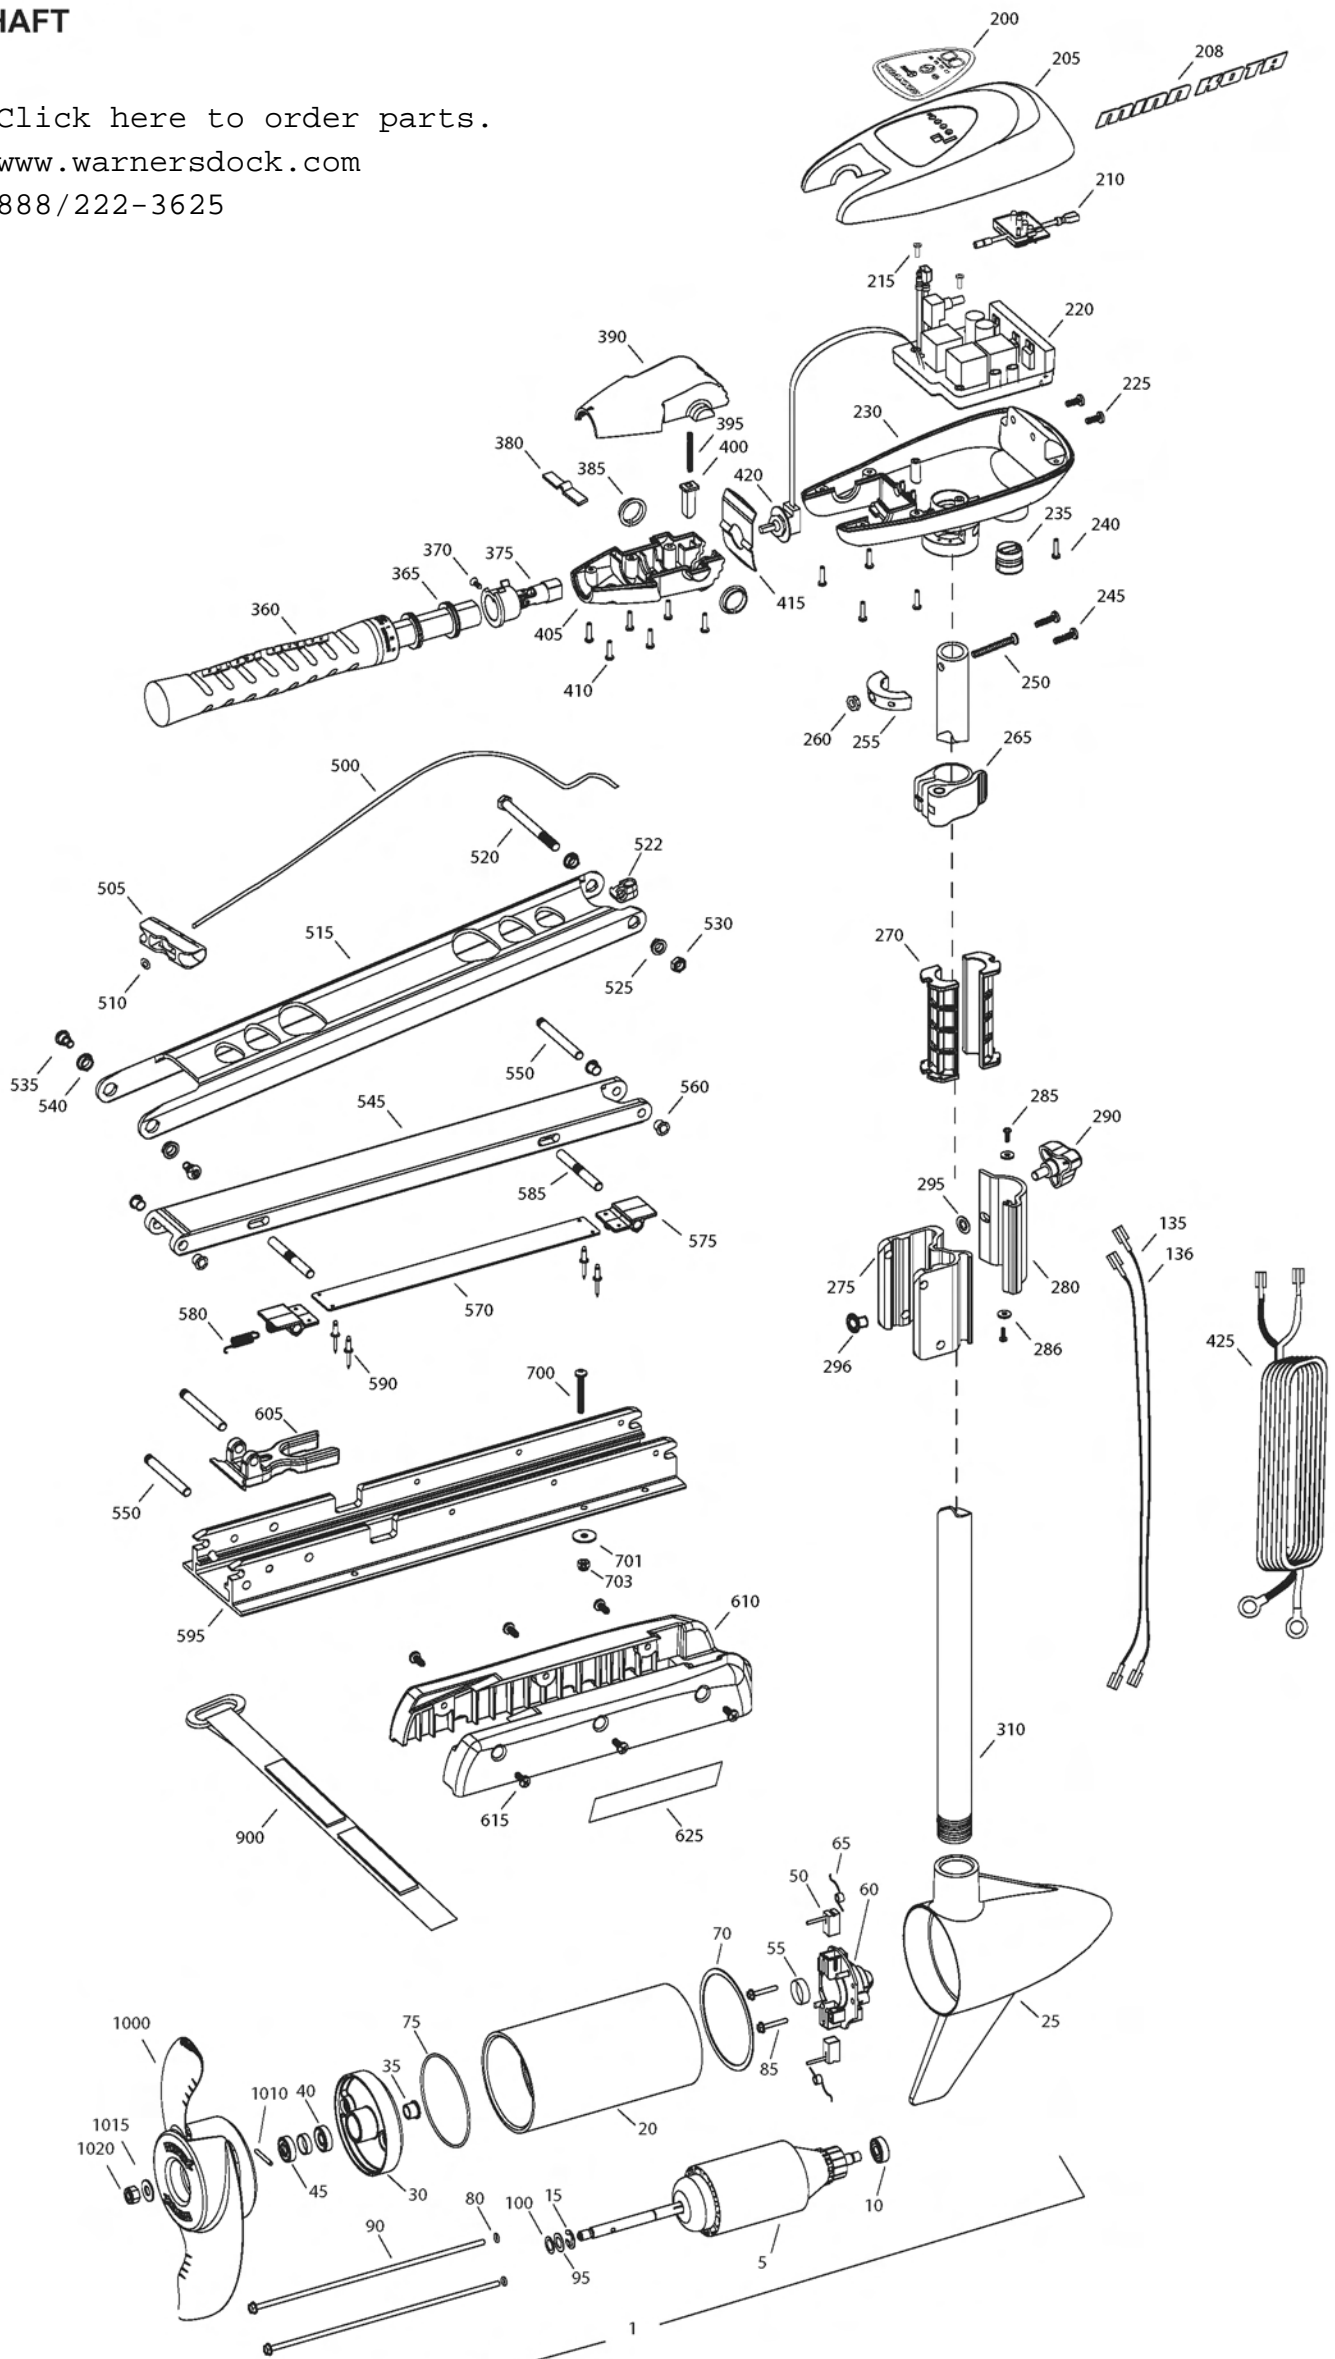

Riptide 70 SE
70 LBS THRUST
24 VOLT 42 AMPS
52" SHAFT

for use with "K" serial numbers
2-year warranty from the date of purchase

Click here to order parts.
www.warnersdock.com
888/222-3625

Item	P/N	Description	Qty	Item	P/N	Description	Qty	Item	P/N	Description	Qty
1	2096036	24V Motor 52" SW	1	■	2990957	Handle assy, VARS [360-410]	1	■	1378131	Propeller kit WW2	
5	2-100-119	Armature assembly	1	360	2990456	Grip/handle assy, VARS [360-375]	1	■	2994875	Propeller bag assy	
10	140-010	Bearing	1	365	2060015	Bearing, handle	2	1000	2091160	Propeller WW2	1
15	788-015	Retaining ring	1	370	2063405	Screw, #6 PFH SS	1	1010	2092600	Drive pin, small	1
20	2-200-304	Center housing assembly	1	375	2884092	Yoke / spider assy, VARS	1	1015	2151726	Washer, prop, small	1
25	421-336	Brush end housing assembly	1	380	2302742	Spring, detent, off	1	1020	2198400	Nut, nylock, prop, Anode	1
30	2-400-337	Plain end housing assembly	1	385	2060005	Bearing, handle pivot	2				
35	144-049	Flange bearing	1	390	2060900	Handle pivot, top	1				
40	880-003	Seal	1	395	2302745	Spring, release button	1				
45	880-006	Seal with shield	1	400	2063700	Button, release	1				
50	188-037	Brush	2	405	2060905	Handle pivot, bottom	1				
55	725-050	Paper tube	1	410	2303412	Screw, #6 x 5/8 SS	6				
60	738-036	Brush plate assembly	1								
65	975-040	Brush spring	2	415	2062715	Spring, handle pivot	1				
70	337-036	Gasket	1	420	2061700	Washer, pot holder	1				
75	701-081	O-ring, motor	1	425	2992523	Leadwire assy	1				
80	701-008	O-ring, thru-bolt	2								
85	830-007	Screw, 8-32	2	■	2991701	Mount, Bow Assy	1				
90	830-008	Thru-bolt	2			[270-295], [500-625]					
95	990-067	Washer, steel	2	500	2251601	Rope	1				
100	990-070	Washer, nylatron	2	505	2150400	Pull grip	1				
135	640-007	Leadwire, black	1	510	2151700	Washer	1				
136	640-106	Leadwire, red	1	515	2264263	Arm, upper, std, sw	1				
■	2888460	Seal and O-ring Kit		520	2263506	Bolt, 3/8-16 x 4.25, ss	1				
				522	2262310	Rope guide	1				
200	2195655	Decal, c-box cover	1	525	2267303	Bushing, upper 3/8"	2				
205	2060296	C-box cover	1	530	2263115	Nut, 3/8-16 SS	1				
208	2325666	Decal - MinnKota	2	535	2263510	Bolt, shoulder	2				
210	2074081	Battery meter, 24v SW	1	540	2267302	Bushing, SS	2				
215	3043427	Screw, #8 x 7/8 SS	2	545	2994343	Arm, Lower, std, sw	1				
220	2184007	Control board, 24/36v	1	550	2260504	Pin, pivot ss	3				
225	2303434	Screw, #8-30 x 5/8 SS	2	560	2266002	Bushing, nyliner 3/8	4				
230	2062503	Control box, VARS, SW	1	■	2993811	Latch strap assy [570-590]	1				
235	2062905	Strain relief	1	570	2263605	Latch strap	1				
240	2303412	Screw, #6 x 5/8 SS	6	575	2261902	Latch Bracket	2				
245	2263434	Screw, #8 x 1 SS	2	580	2262709	Spring, latch pin, ss	1				
250	2383407	Screw, #10-24 x 2 SS	1	585	2260502	latch pin, ss	2				
255	2061517	Collar, c-box	1	590	2268602	Rivet, 1/8 ss	4				
260	2383124	Nut, 10-24, nylock, SS	1	595	2266503	Bowplate w/ insert, std, sw	1				
265	2991521	Cam lock/depth collar assy	1	605	2261544	Yoke,	1				
				610	2263906	Motor rest, std, sw	1				
270	2261537	Hinge sleeve	2	615	2332104	Screw, 1/4-20 x 5/8, ss	6				
■	2991839	Hinge & door assembly [275-295]	1	625	2265668	Decal, motor rest	2				
275	2261894	Hinge base assembly	1								
280	2261898	Hinge door	1	■	2994830	Bag assembly	1				
285	2332100	Screw, 8-32 x 3/8, ss	2	700	2263431	Screw, 1/4-20 x 3 1/2" PPH, SS	6				
286	2261732	Washer, #8 nylon	2	701	2301720	Washer, rubber mounting	6				
290	2260906	Knob	1	702	2261713	Washer, 1/4 SS	6				
295	2261728	Washer, retaining	1	703	2263101	Nut, 1/4-20 Nylock, SS	6				
296	2264703	Insert - threaded	1								
				900	2263804	Strap, hold down	1				
310	2032034	Tube Composite 52"	1								