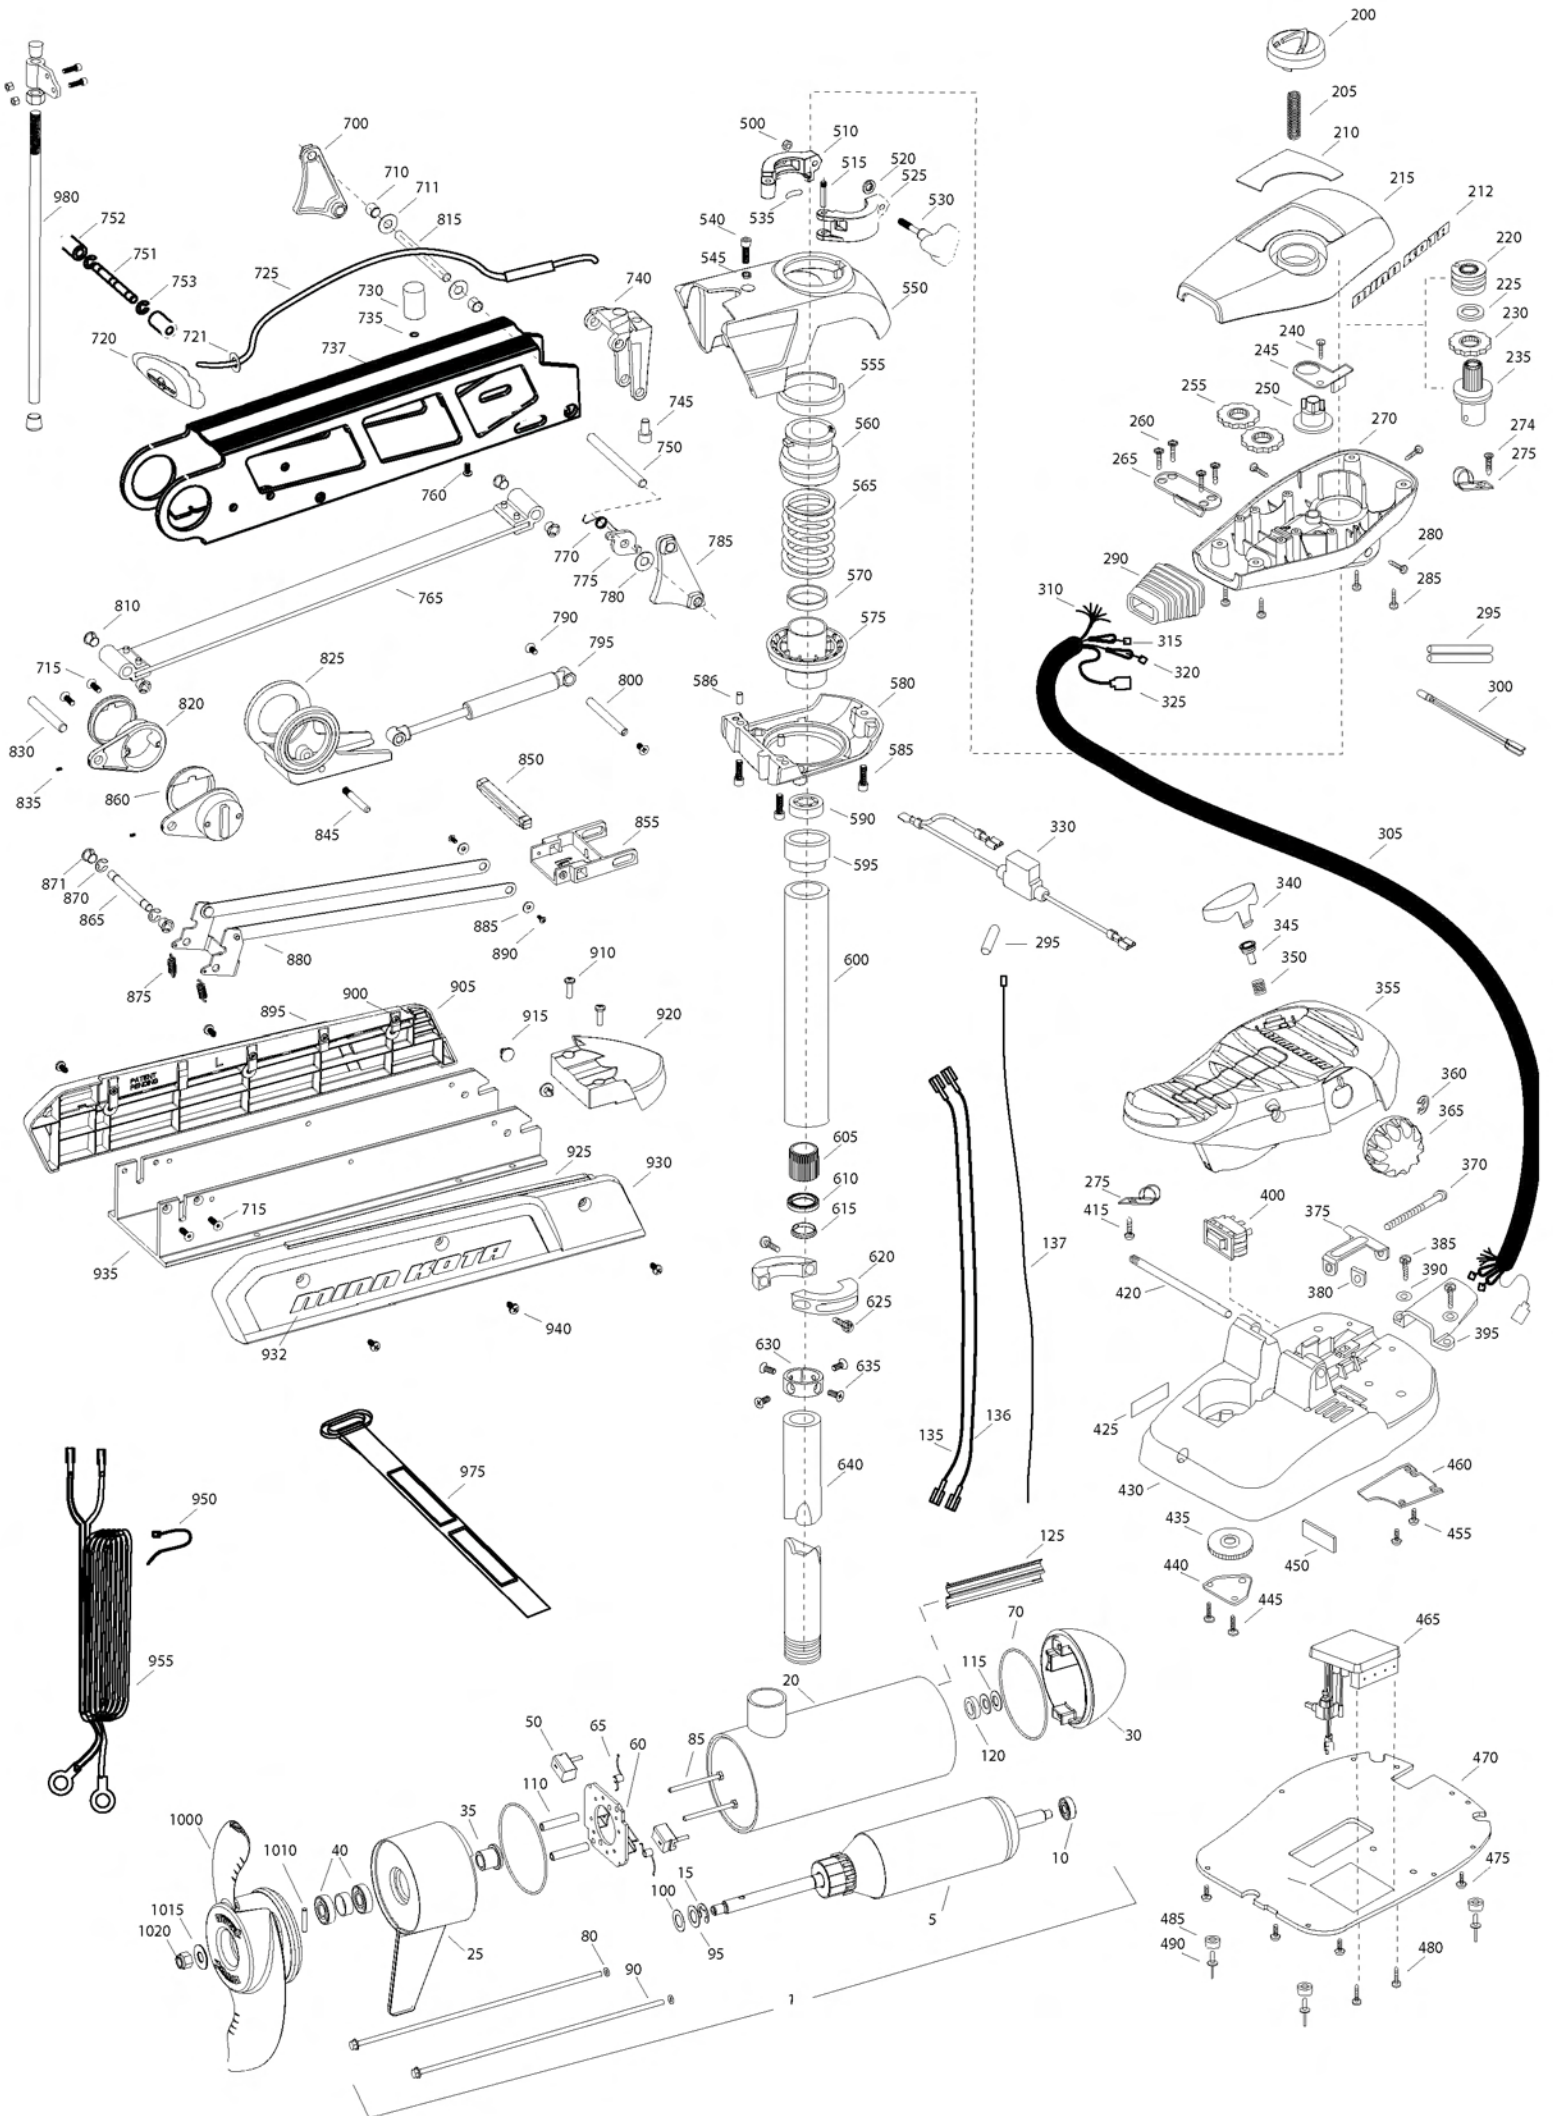

FORTREX 101
101 LBS THRUST
36 VOLT 46 amps
52" & 62" SHAFT

for use with "K" serial numbers
2-year warranty from the date of purchase

Click here to order parts. www.warnersdock.com 888/222-3625

Item	P/N	Description	Qty	Item	P/N	Description	Qty	Item	P/N	Description	Qty	Item	P/N	Description	Qty
- 1	2316285	36V Motor 52" FW	1	300	2264015	Light, indicator	1	585	2263423	Screw 5/16-18 x 1 SHCS	3	875	2282720	Spring, extension	2
	2316289	36V Motor 62" FW	1	305	2265430	Cable jacket, 5'	1	586	2262632	Pin, spring 1/4 x 5/8	2	880	2773601	Latch strap assembly, Long	1
	2326296	36V Motor US2 52"	1	310	2261220	Wire harness, max	1	590	2266000	Bearing, ball, steel	1	885	2261732	Washer 8, nylon	2
	2326297	36V Motor US2 62"	1	315	2267505	Cable assembly, right, 5'	1	595	2266260	Bearing race	1	890	2373450	Screw 8-18 x 3/8	2
5	2-100-216	Armature assembly	1	320	2267515	Cably assembly, left, 5'	1	600	2992086	Tube w/ bearing race 24", 52"	1	■	2993915	Sideplate assembly, long, left, fw	1
10	140-010	Bearing	1	325	2211410	Cable extension, US2 175"	1		2992088	Tube w/ bearing race 28 1/2", 62"	1	895	2288625	Support, left sideplate	1
15	788-040	Retaining ring	1	330	2218200	Fuse holder assembly US2 only	1	605	2267307	Bushing outer tube	1	900	2283408	Screw 8 x 3/8	8
20	2-200-110	Center housing assembly	1	340	2993705	Push button w/ magnet	1	610	2266116	Bearing, Cartridge	1	905	2283915	Sideplate, long, left, fw	1
25	2-300-160	Brush end housing assembly	1	345	2260810	Clip, reed sensor	1	615	2266001	Bearing, split ring	1	910	2073408	Screw 1/4-20 x 7/8	2
30	421-276	Plain end housing assembly STD	1	350	2302732	Spring, pedal button	1	620	2261622	Collar half	2	915	2286700	Plug, spacer	2
	9421-289	Plain end housing US2 52"	1	355	2994496	Foot pedal w/ plug	1	625	2263453	Screw, 1/4-20 x 1 SHCS	2	920	2283900	Ramp, motor	1
	9421-290	Plain end housing US2 62"	1	360	2263000	E-ring, knob	1	630	2071560	Collar, Tube	1	■	2993925	Sideplate assembly, long, right, fw	1
35	144-017	Flange bearing	1	365	2280115	Knob, speed control VARS	1	635	2223468	Screw 8-32 x 7/16 flt hd	4	925	2288620	Support, left sideplate	1
40	880-025	Seal	2	370	2263466	Screw 1/4-20 x 2	1	640	2032006	Tube 52"	1	930	2283925	Sideplate, long, right, fw	1
50	188-094	Brush	2	375	2263210	Bracket, conduit adjustment	1		2032007	Tube 62"	1	932	2285502	Decal, Sideplate, fw	2
60	9-738-004	Brush plate assembly	1	380	2263140	Nylock keeper	1	■	2991748	Mount, Fortrex, Long 101#	1	935	2281912	Base extrusion, long	1
65	975-041	Brush spring	2	385	2372100	Screw 8-18 x 5/8	2	700	2280800	Link, bowguard mount, left	1	940	2323405	Screw 1/4-20 x 1/2	6
70	701-043	O-ring, motor	2	390	2261714	Washer, max foot pedal	2	710	2287303	Bushing, upper pins	2	950	2256300	Tiewrap	1
80	701-009	O-ring, thru-bolt	2	395	2265115	Boot, foot pedal	1	711	2287304	Bushing, delrin	2	955	2261238	Leadwire	1
85	830-027	Screw, 10-32 x 2	2	400	2254031	Switch, mom/off/con	1	715	2283400	Screw, 1/4-20 x 3/4 FHSC	4				
90	830-096	Thru-bolt	2	415	2332103	Screw 6-20 x 3/8	1	720	2880400	Pull grip assembly	1	975	2773806	Strap hold down	1
95	990-051	Washer, steel	2	420	2260511	Pin, pivot, foot pedal	1	721	2151700	Washer	1				
100	990-052	Washer, nylon	2	425	2266610	Decal, on/off switch	1	725	2771601	Rope assembly	1	980	2991928	Bracket stabilizer assembly	1
110	973-025	Spacer, brush plate	2	430	2992104	Foot pedal base	1	730	2281516	Spacer, inner arm	1				
115	992-010	Washer, Belleville	2	435	2262301	Pully, foot pedal	1	735	2281702	Washer, lock 1/4	1	■	1378132	Propeller kit WW2	
120	990-045	Spacer, thrust	1	440	2266401	Cover, pulley	1	737	2284212	Outer arm, Long	1	■	2994876	Propeller bag assy	
125	582-014	Clip, retaining, long, US2 only	1	445	2301310	Screw 8-18 x 1/2	2	740	2992302	Rope guide assembly	1	1000	2331160	Propeller WW2	1
135	640-020	Leadwire, black	1	450	2266413	Tension Screw	1	745	2281530	Insert, threaded	1	1010	2262658	Drive pin, large	1
136	640-125	Leadwire, red	1	455	2332103	Screw 6-20 x 3/8	2	750	2282608	Pin, 7/16 x 5 5/32	1	1015	2091701	Washer, prop, large	1
137	640-317	Groundwire, brown, US2 only	1	460	2266412	Switch plate, foot pedal	1	751	2282602	Pin, 3/8 x 3 3/4	1	1020	2093101	Nut, nylock, prop, large	1
				465	2264054	Control board max 24/36	1	752	2261505	Spacer	2				
200	2990140	Indicator assembly	1	470	2264511	Bottom plate, max	1	753	2263011	E-ring, 3/8 shaft	2	■	2994887	Mounting hardware bag assy	
205	2282730	Spring, indicator	1	475	2372100	Screw 8-18 x 5/8	5	760	2223418	Screw, 1/4-20 x 1/2 BHCS	1				
210	2285607	Decal, Cover 101#, fw	1	480	2223455	Screw 10-32 x 1/2 zp	2	765	2993821	Inner arm assembly, long	1	■	2889460	Seal & Oring Kit	
	2285608	Decal, Cover 101# US2, fw	1	485	2265126	Bumper pad, foot pedal	4	770	2042711	Spring, torsion	1				
212	2285616	Decal, Control box, fw	2	490	2378600	Pop rivet, 3/16 x 3/4 alum	4	775	2283620	Latch, safety	1				
215	2280200	Cover, control box	1	■	2991550	Clamp collar assembly	1	780	2281704	Washer 7/16 nylon	1				
220	2232360	Pulley, cable drum	1	500	2073102	Nut, 1/4-28 ss	1	785	2280805	Link, bowguard mount, right	1				
225	2261730	Washer, nylon	1	510	2071550	Collar clamp, "A" side	1	790	2283410	Screw 1/4-20 x 1/2 PFH	2				
230	2267800	Gear, indicator	1	515	2072621	Pin, knurled	1	795	2288402	Gas spring (cylinder), 101#, lg mt	1				
235	2996247	Top bearing, pinion drive	1	520	2071718	Washer #10 nylon retaining	1	800	2282610	Pin, upper, shock	1				
240	2301310	Screw 8-18 x 1/2	1	525	2071555	Collar clamp, "B" side	1	810	2280005	Bearing, nyloner 7/16"	4				
245	2261905	Bracket, indicator	1	530	2281505	Knob - Soft grip, FW	1	815	2282600	Pin, 7/16 x 4 7/8	1				
250	2262221	Indicator, drive	1	535	2075120	Pad, urethane, depth collar	1	820	2281932	Bracket, rear pivot	2				
255	2267800	Gear, indicator	2	540	2263422	Screw 5/16-18 x 1	1	825	2281501	Yoke, shock mount	1				
260	2223430	Screw 8 x 3/4	4	545	2281700	Washer 5/16 Lock	1	830	2282606	Pin, 7/16 x 4 1/2	1				
265	2261901	Bracket, conduit	1	■	2991769	Bow guard assembly	1	835	2283402	Screw, set, 6-32 x 1/4	2				
270	2282500	Control box	1	550	2281942	Bracket, top	1	845	2282604	Pin, Knurled 5/16 x 2	1				
274	2372100	8-18 x 5/8	1	555	2280001	Bearing, top bracket	1	850	2283615	Latch bar	1				
275	2263201	Clamp, wire harness	2	560	2071541	Spring sleeve, upper	1	855	2283610	Bracket - latch/strap, rope pull	1				
280	2053414	8-32 x 1/2 tri-lobe	3	565	2282700	Spring, bowguard	1	860	2287300	Bushing, rear pivot	2				
285	2372100	Screw 8-18 x 2/8	4	570	2281525	Spacer, Spring 52/62" only	1	865	2282602	Pin, 3/8 x 3 3/4	1				
290	2265110	Boot, control box	1	575	2281520	Spring sleeve, lower	1	870	2263011	E-ring, 3/8 shaft	2				
295	2355410	Shrik tube 3/8	3	580	2991725	Bracket, bottom	1	871	2280007	Bearing, nyloner 3/8 shaft	2				