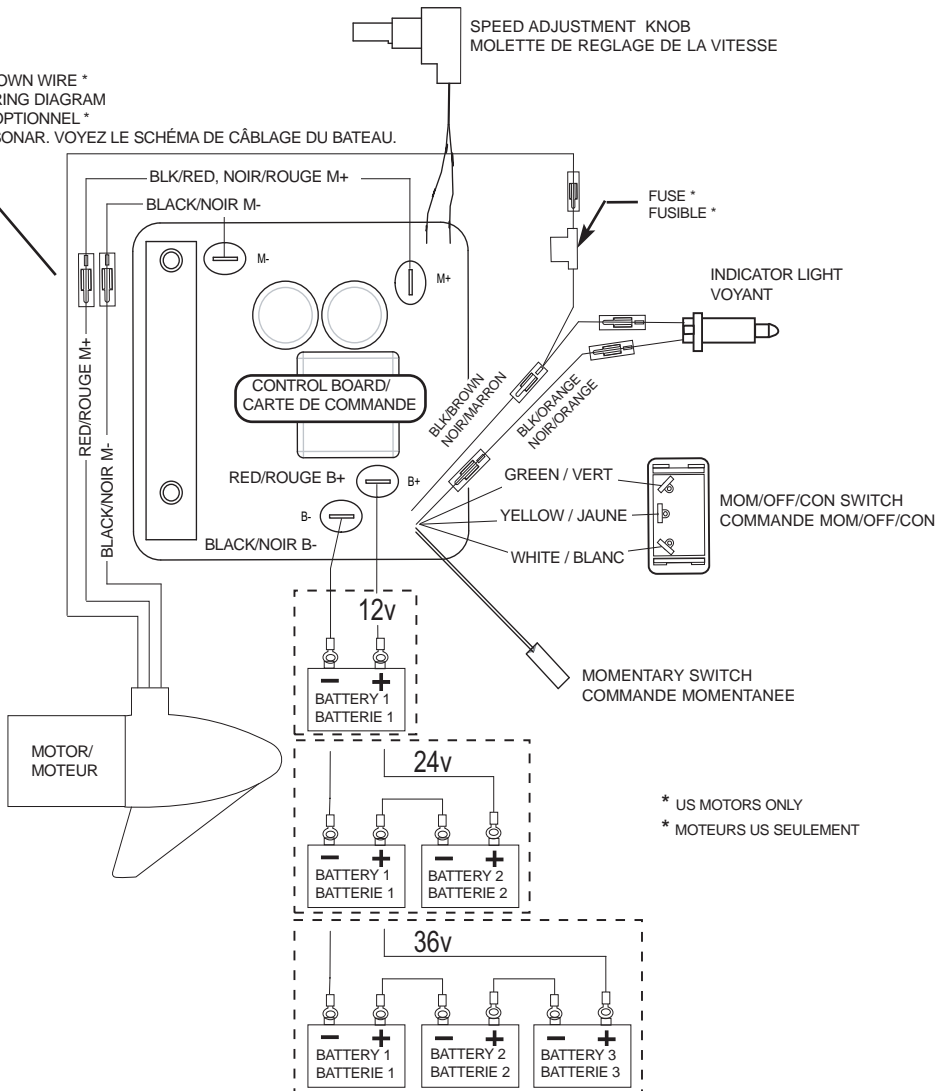

* This item is part of an assembly. This item cannot be sold separately due to machining and /or assembly that is required.

Click here to order parts.
www.warnersdock.com
888/222-3625

OPTIONAL BROWN WIRE *
SEE BOAT WIRING DIAGRAM
FIL MARRON OPTIONNEL *
ÉQUIPÉS DE SONAR. VOYEZ LE SCHÉMA DE CÂBLAGE DU BATEAU.

* US MOTORS ONLY

* MOTEURS US SEULEMENT