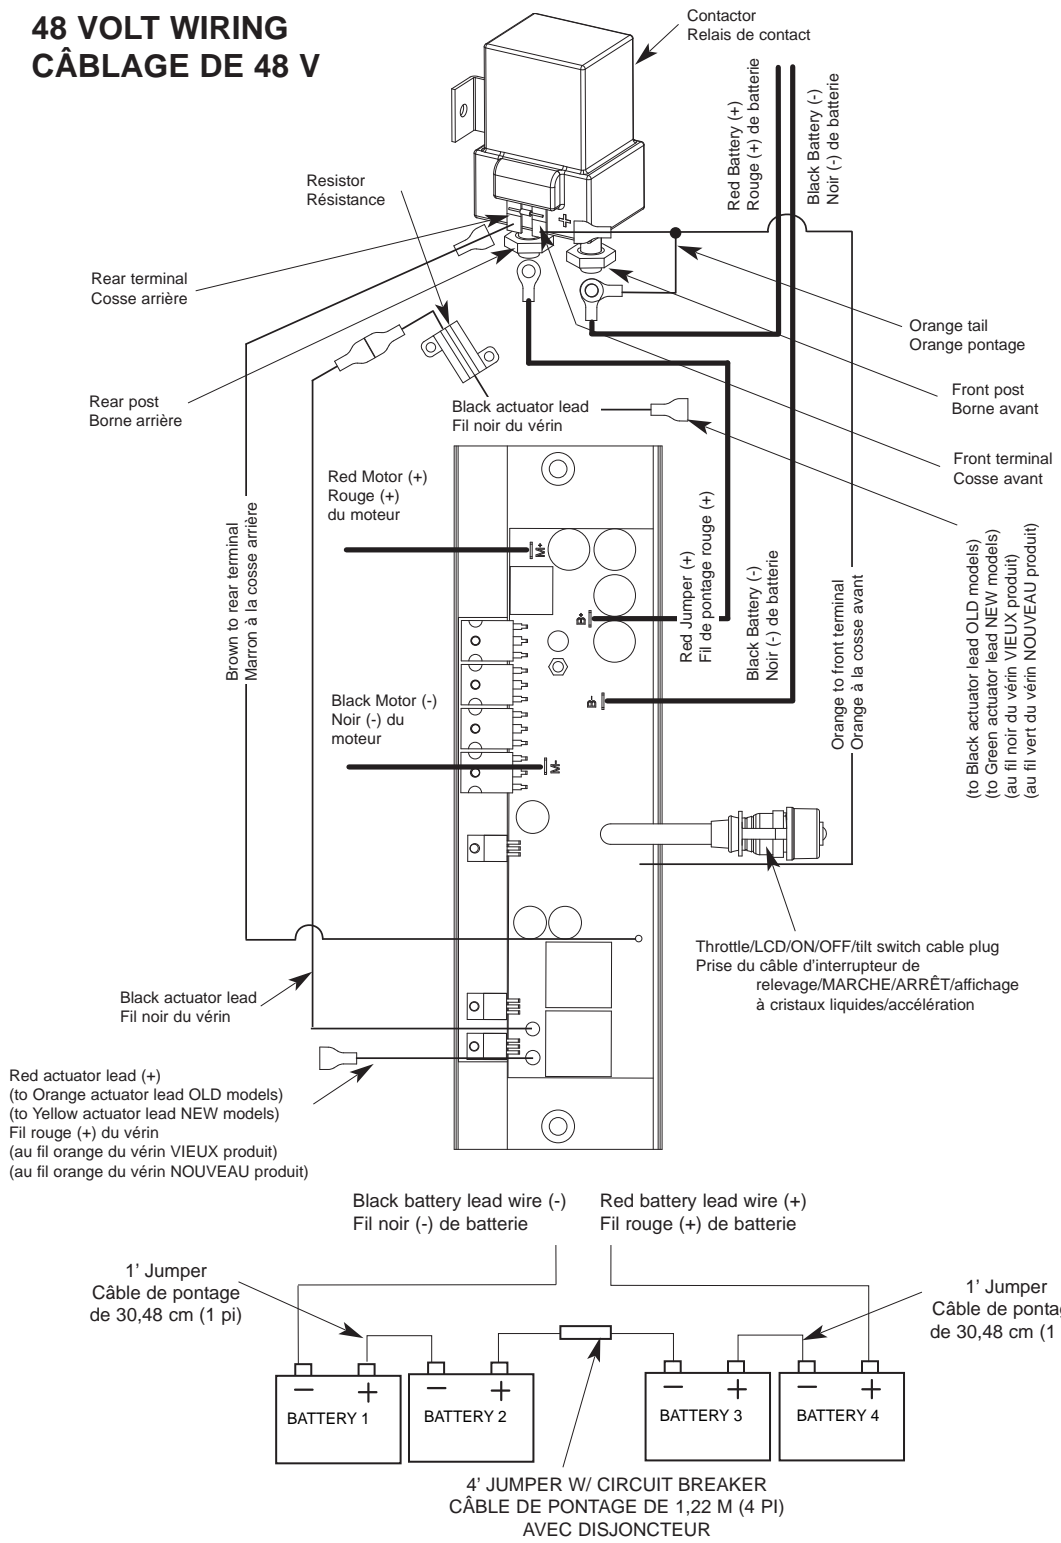

Click here to order parts.

www.warnersdock.com

888 / 222 - 3625

* This item is part of an assembly. This item cannot be sold separately due to machining and /or assembly that is required.

* Cet article fait part d'un assemblage. Cet article ne peut pas être vendu séparément dû à la rectification et/ou l'assemblage qu'il requière.

48 VOLT WIRING CÂBLAGE DE 48 V