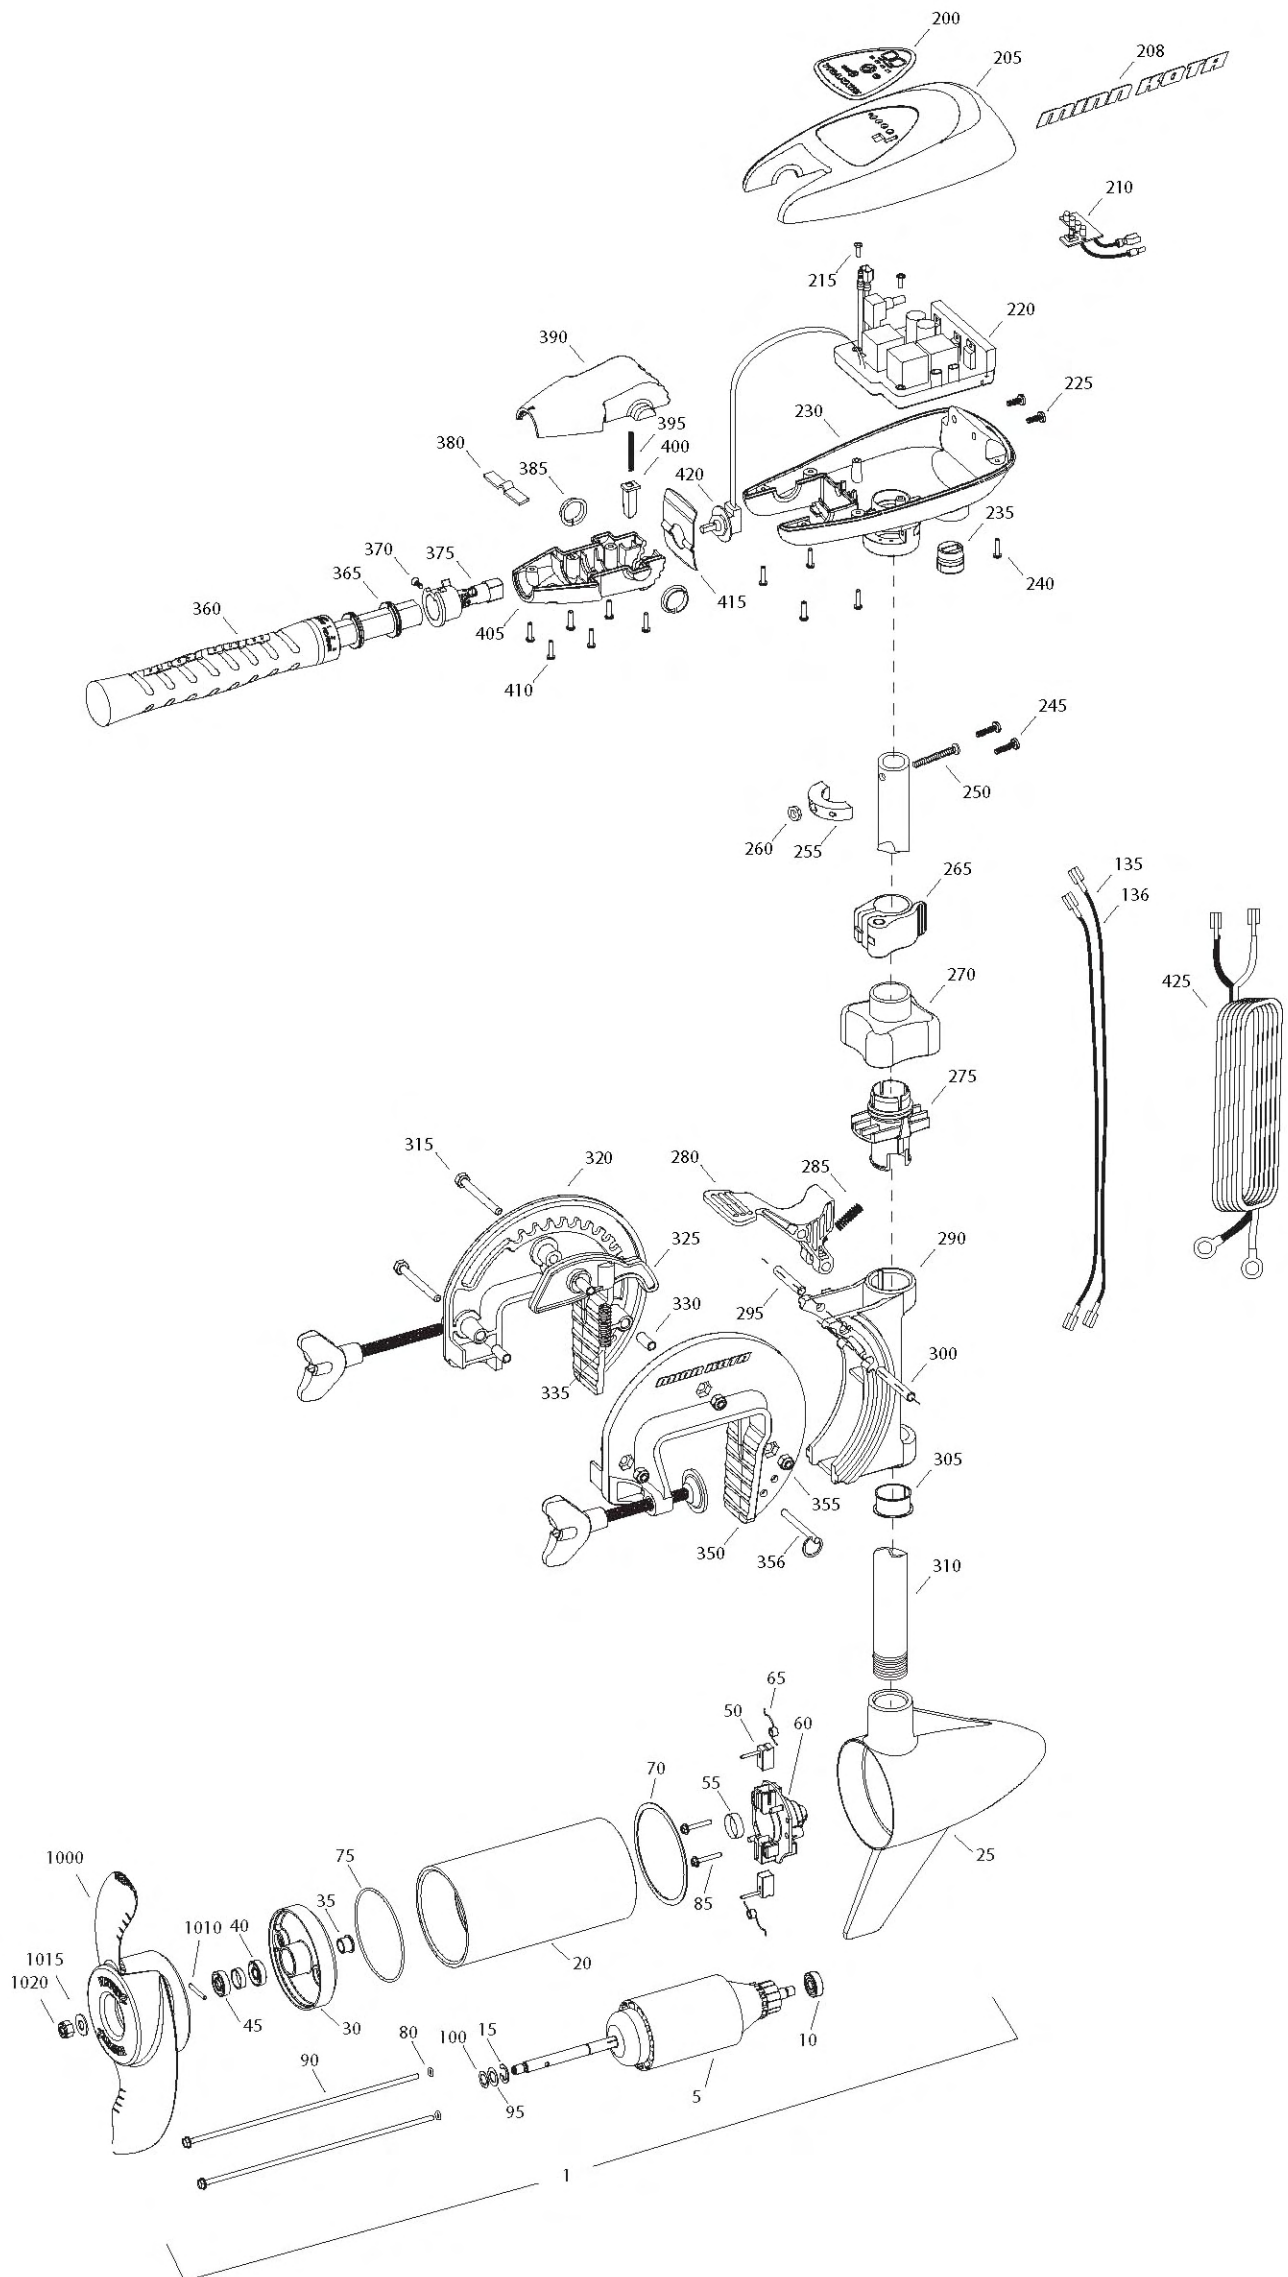

TRAXXIS 50
50 LBS THRUST
12 VOLT 42 AMPS
36" SHAFT

for use with "J" serial numbers
3-year warranty from the date of sale

Item	P/N	Description	Qty	Item	P/N	Description	Qty	Item	P/N	Description	Qty	Item	P/N	Description
1	2097094	12V Motor 42" FW	1	330	2067306	Bushing, dowel 1/4 x 1/2	3							
5	2-100-115	Armature assembly	1	335	2062700	Spring, cam deactivator	1							
10	140-010	Bearing	1	■	2881380	Clamp screw kit	2 per kit							
15	788-015	Retaining ring	1	350	2771955	Bracket, left, FW	1							
20	2-200-101	Center housing assembly	1	355	2263104	Nut, 1/4-20, nylock, Zinc	3							
25	421-065	Brush end housing assembly	1	356	2062604	Pin, stop	1							
30	2-400-101	Plain end housing assembly	1											
35	144-049	Flange bearing	1	■	2990957	Handle assy, VARS [360-410]	1							
40	880-003	Seal	1	360	2990456	Grip/handle assy, VARS [360-375]	1							
45	880-006	Seal with shield	1	365	2060015	Bearing, handle	2							
50	188-036	Brush	2	370	2063405	Screw, #6 PFH SS	1							
55	725-050	Paper tube	1	375	2884092	Yoke / spider assy, VARS	1							
60	738-036	Brush plate	1	380	2302742	Spring, detent, off	1							
65	975-040	Brush spring	2	385	2060005	Bearing, handle pivot	2							
70	337-036	Gasket	1	390	2060900	Handle pivot, top	1							
75	701-081	O-ring, motor	1	395	2302745	Spring, release button	1							
80	701-008	O-ring, thru-bolt	2	400	2063700	Button, release	1							
85	830-007	Screw, 8-32	2	405	2060905	Handle pivot, bottom	1							
90	830-042	Thru-bolt	2	410	2303412	Screw, #6 x 5/8 SS	6							
95	990-067	Washer, steel	2											
100	990-070	Washer, nylatron	2	415	2062715	Spring, handle pivot	1							
135	640-004	Leadwire, black	1	420	2061700	Washer, pot holder	1							
136	640-105	Leadwire, red	1	425	2992523	Leadwire assy, includes [235]	1							
■	2888460	Seal and O-ring Kit												
				■	1378131	Propeller kit WW2								
200	2065669	Decal, c-box cover	1	■	2994875	Propeller bag assy								
205	2060295	C-box cover	1	1000	2091160	Propeller WW2	1							
208	2325665	Decal - MinnKota	2	1010	2092600	Drive pin, small	1							
210	2074070	Battery meter, 12v FW	1	1015	2151726	Washer, prop, small	1							
215	3043427	Screw, #8 x 7/8 SS	2	1020	2053101	Nut, nylock, prop, small	1							
220	2184006	Control board, 12v	1											
225	2303434	Screw, #8-30 x 5/8 SS	2											
230	2062501	Control box, VARS, FW	1											
235	2062905	Strain relief	1											
240	2303412	Screw, #6 x 5/8 SS	6											
245	2263434	Screw, #8 x 1 SS	2											
250	2383407	Screw, #10-24 x 2 SS	1											
255	2061515	Collar, c-box	1											
260	2383124	Nut, 10-24, nylock, SS	1											
265	2991521	Cam lock/depth collar assy	1											
■	2991795	Bracket assy, Composite [270-356]	1											
270	2060100	Knob, steering tension, soft	1											
275	2068400	Collet	1											
280	2064200	Lock arm	1											
285	2062701	Spring, lock arm	1											
290	2061821	Hinge	1											
295	2062602	Pin, lock, Zinc	1											
300	2062602	Pin, lock, Zinc	1											
305	2037301	Bushing, hinge	1											
310	2032052	Tube 36"	1											
315	2063500	Bolt 1/4-20 x 2 3/8", Zinc	3											
320	2771950	Bracket, right, FW	1											
325	2067905	Cam deactivator	1											