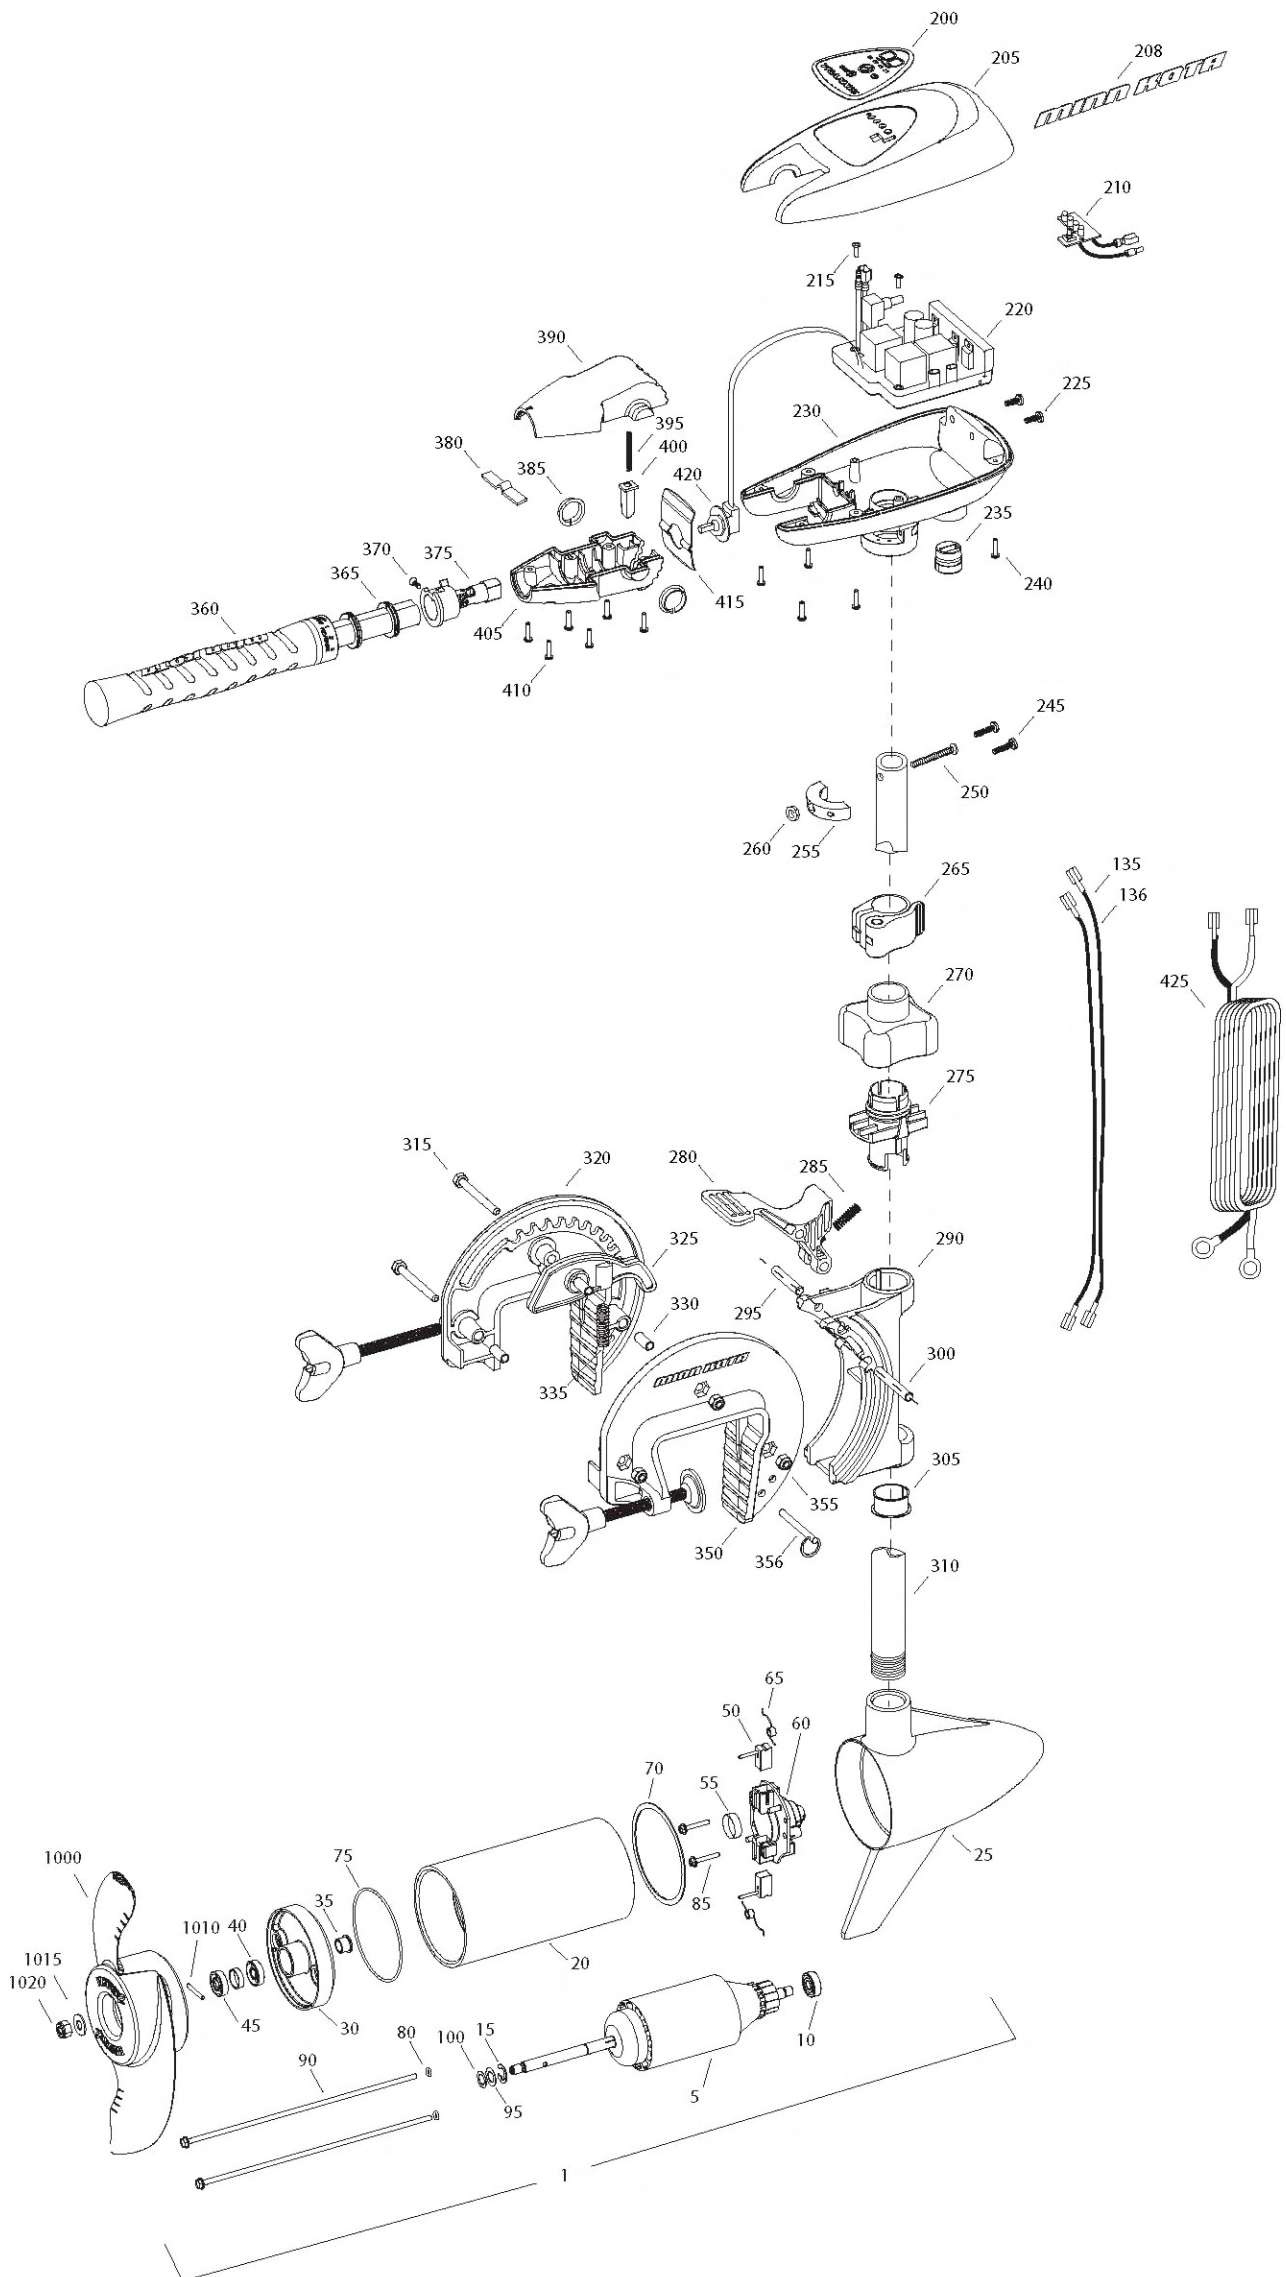

TRAXXIS 33
33 LBS THRUST
12 VOLT
36" SHAFT

for use with "J" serial numbers
3-year warranty from the date of sale

Item	P/N	Description	Qty	Item	P/N	Description	Qty
1	2069245	12V Motor 36" FW	1	330	2067306	Bushing, dowel 1/4 x 1/2	3
5	2-100-278	Armature assembly	1	335	2062700	Spring, cam deactivator	1
10	140-010	Bearing	1	■	2881380	Clamp screw kit	2 per kit
15	788-015	Retaining ring	1	350	2771955	Bracket, left, FW	1
20	2-200-079	Center housing assembly	1	355	2263104	Nut, 1/4-20, nylock, Zinc	3
25	421-132	Brush end housing assembly	1	356	2062604	Pin, stop	1
30	2-400-187	Plain end housing assembly	1				
35	144-049	Flange bearing	1	■	2990957	Handle assy, VARS [360-410]	1
40	880-003	Seal	1	360	2990456	Grip/handle assy, VARS [360-375]	1
45	880-006	Seal with shield	1	365	2060015	Bearing, handle	2
50	188-052	Brush	2	370	2063405	Screw, #6 PFH SS	1
55	N/A			375	2884092	Yoke / spider assy, VARS	1
60	2-600-285	Brush plate assembly	1	380	2302742	Spring, detent, off	1
65	975-032	Brush spring	2	385	2060005	Bearing, handle pivot	2
70	701-041	O-ring, motor, front	1	390	2060900	Handle pivot, top	1
75	701-039	O-ring, motor, rear	1	395	2302745	Spring, release button	1
80	701-007	O-ring, thru-bolt	2	400	2063700	Button, release	1
85	830-001	Screw, 8-32	2	405	2060905	Handle pivot, bottom	1
90	830-078	Thru-bolt	2	410	2303412	Screw, #6 x 5/8 SS	6
95	990-067	Washer, steel	2				
100	990-070	Washer, nylatron	2	415	2062715	Spring, handle pivot	1
135	640-002	Leadwire, black	1	420	2061700	Washer, pot holder	1
136	640-102	Leadwire, red	1	425	2992523	Leadwire assy, includes [235]	1
■	2883460	Seal and O-ring Kit		■	1378126	Propeller kit	
200	2065659	Decal, c-box cover	1	1000	2061125	Propeller	1
205	2060295	C-box cover	1	1010	2092600	Drive pin, small	1
208	2325665	Decal - MinnKota	2	1015	2151726	Washer, prop, small	1
210	2074070	Battery meter, 12v FW	1	1020	2053101	Nut, nylock, prop, small	1
215	3043427	Screw, #8 x 7/8 SS	2				
220	2184006	Control board, 12v	1				
225	2303434	Screw, #8-30 x 5/8 SS	2				
230	2062501	Control box, VARS, FW	1				
235	2062905	Strain relief	1				
240	2303412	Screw, #6 x 5/8 SS	6				
245	2263434	Screw, #8 x 1 SS	2				
250	2383407	Screw, #10-24 x 2 SS	1				
255	2061515	Collar, c-box	1				
260	2383124	Nut, 10-24, nylock, SS	1				
265	2991521	Cam lock/depth collar assy	1				
■	2991795	Bracket assy, Composite [270-356]	1				
270	2060100	Knob, steering tension, soft	1				
275	2068400	Collet	1				
280	2064200	Lock arm	1				
285	2062701	Spring, lock arm	1				
290	2061821	Hinge	1				
295	2062602	Pin, lock, Zinc	1				
300	2062602	Pin, lock, Zinc	1				
305	2037301	Bushing, hinge	1				
310	2032052	Tube 36"	1				
315	2063500	Bolt 1/4-20 x 2 3/8", Zinc	3				
320	2771950	Bracket, right, FW	1				
325	2067905	Cam deactivator	1				