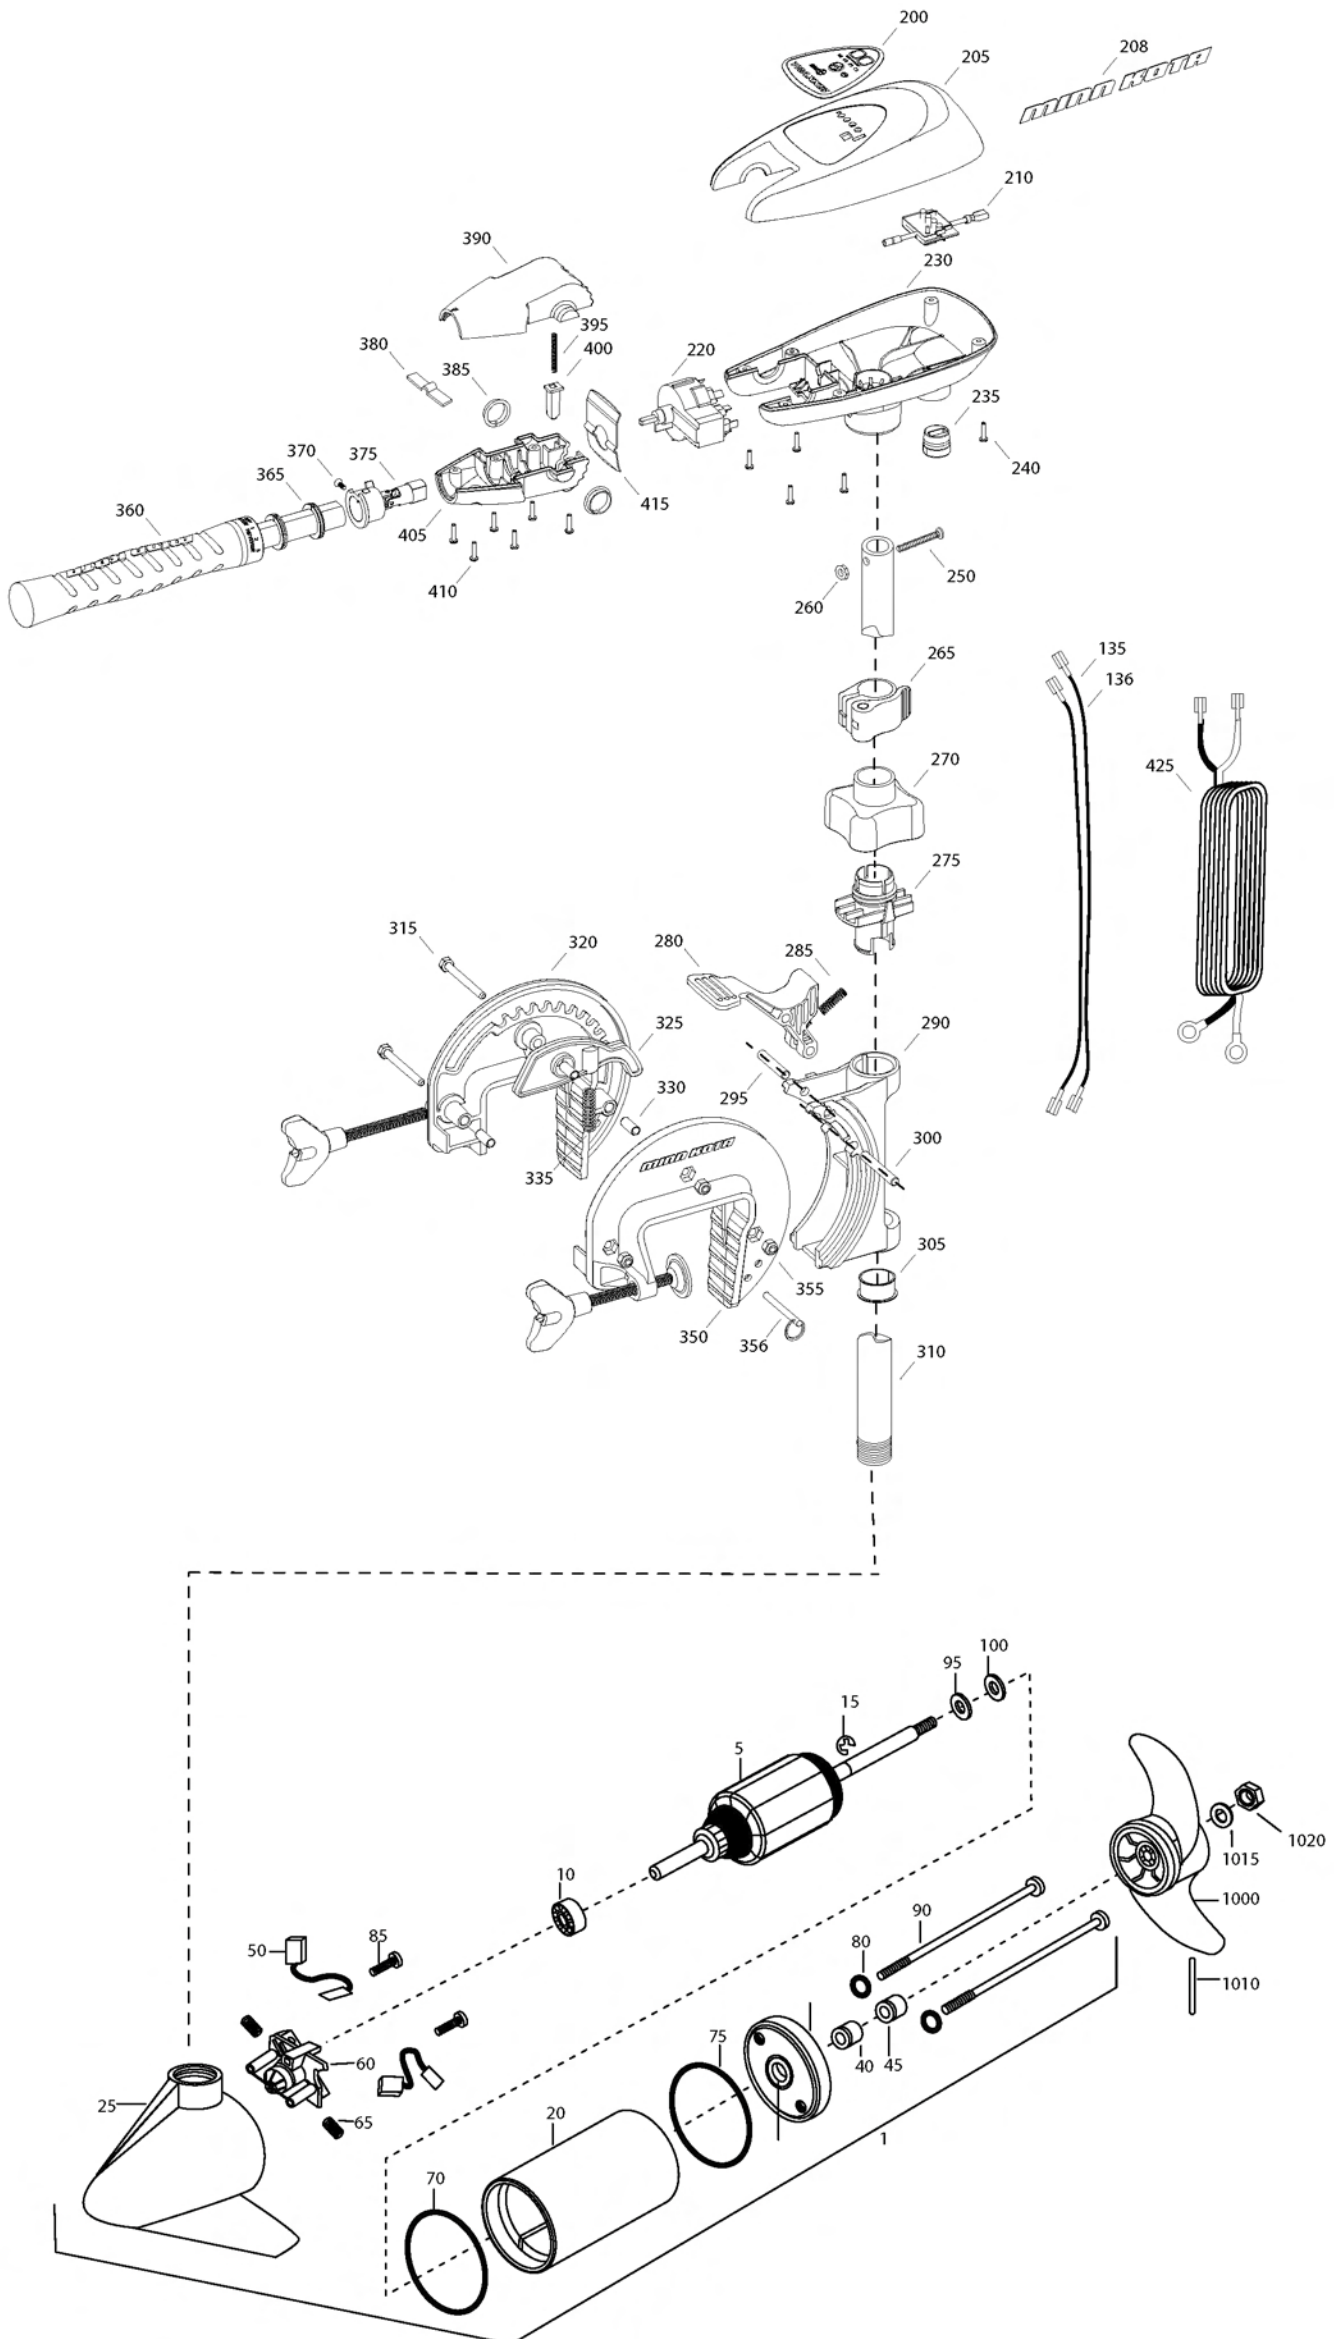

RT MOTORS
45 LBS THRUST
12 VOLT
36" SHAFT

for use with "J" serial numbers

3-year warranty from the date of purchase

Item	P/N	Description	Qty	Item	P/N	Description	Qty
1	2069254	12V Motor 36" SW	1	355	2263103	Nut, 1/4-20, nylock, ss	3
5	2-100-202	Armature assembly	1	356	2062604	Pin, stop	1
10	140-010	Bearing	1				
15	788-015	Retaining ring	1	■	2990956	Handle assy, 5SPD [360-410]	1
20	2-200-379	Center housing assembly	1	360	2990456	Grip/handle assy, 5SPD [360-375]	1
25	2-300-332	Brush end housing assembly	1	365	2060015	Bearing, handle	2
30	2-400-187	Plain end housing assembly	1	370	2063405	Screw, #6 PFH SS	1
35	144-049	Flange bearing	1	375	2884091	Yoke / spider assy, 5SPD	1
40	880-003	Seal	1	380	2302742	Spring, detent, off	1
45	880-006	Seal with shield	1	385	2060005	Bearing, handle pivot	2
50	188-052	Brush	2	390	2060900	Handle pivot, top	1
55	N/A			395	2302745	Spring, release button	1
60	738-030	Brush plate assembly	1	400	2063700	Button, release	1
65	975-032	Brush spring	2	405	2060905	Handle pivot, bottom	1
70	701-041	O-ring, motor, front	1	410	2303412	Screw, #6 x 5/8 SS	6
75	701-039	O-ring, motor, rear	1				
80	701-007	O-ring, thru-bolt	2	415	2062715	Spring, handle pivot	1
85	830-001	Screw, 8-32	2	425	2992524	Leadwire assy, includes [235]	1
90	830-078	Thru-bolt	2				
95	990-067	Washer, steel	2	■	1378121	Propeller kit	
100	990-070	Washer, nyatron	2	1000	2061122	Propeller	1
135	640-001	Leadwire, black	1	1010	2092600	Drive pin, small	1
136	640-111	Leadwire, red	1	1015	2151726	Washer, prop, small	1
■	2883460	Seal and O-ring Kit		1020	2198400	Nut, nylock, prop, Anode	1
200	2095606	Decal, c-box cover	1				
205	2060296	C-box cover	1				
208	2325666	Decal - MinnKota	2				
210	2074080	Battery meter, 12v SW	1				
220	2064023	Switch 5 speed	1				
230	2062506	Control box, 5 SPD, SW	1				
235	2062905	Strain relief	1				
240	2303412	Screw, #6 x 5/8 SS	6				
250	2383407	Screw, #10-24 x 2 SS	1				
260	2383124	Nut, 10-24, nylock, SS	1				
265	2991521	Cam lock/depth collar assy	1				
■	2991797	Bracket assy, Composite [270-356]	1				
270	2060100	Knob, steering tension, soft	1				
275	2068400	Collet	1				
280	2064200	Lock arm	1				
285	2062701	Spring, lock arm	1				
290	2061821	Hinge	1				
295	2062603	Pin, lock, ss	1				
300	2062603	Pin, lock, ss	1				
305	2037301	Bushing, hinge	1				
310	2032031	Tube 36"	1				
315	2063501	Bolt 1/4-20 x 2 3/8", ss	3				
320	2771950	Bracket, right, FW	1				
325	2067905	Cam deactivator	1				
330	2067306	Bushing, dowel 1/4 x 1/2	3				
335	2062700	Spring, cam deactivator	1				
■	2881380	Clamp screw kit	2 per kit				
350	2771955	Bracket, left, FW	1				