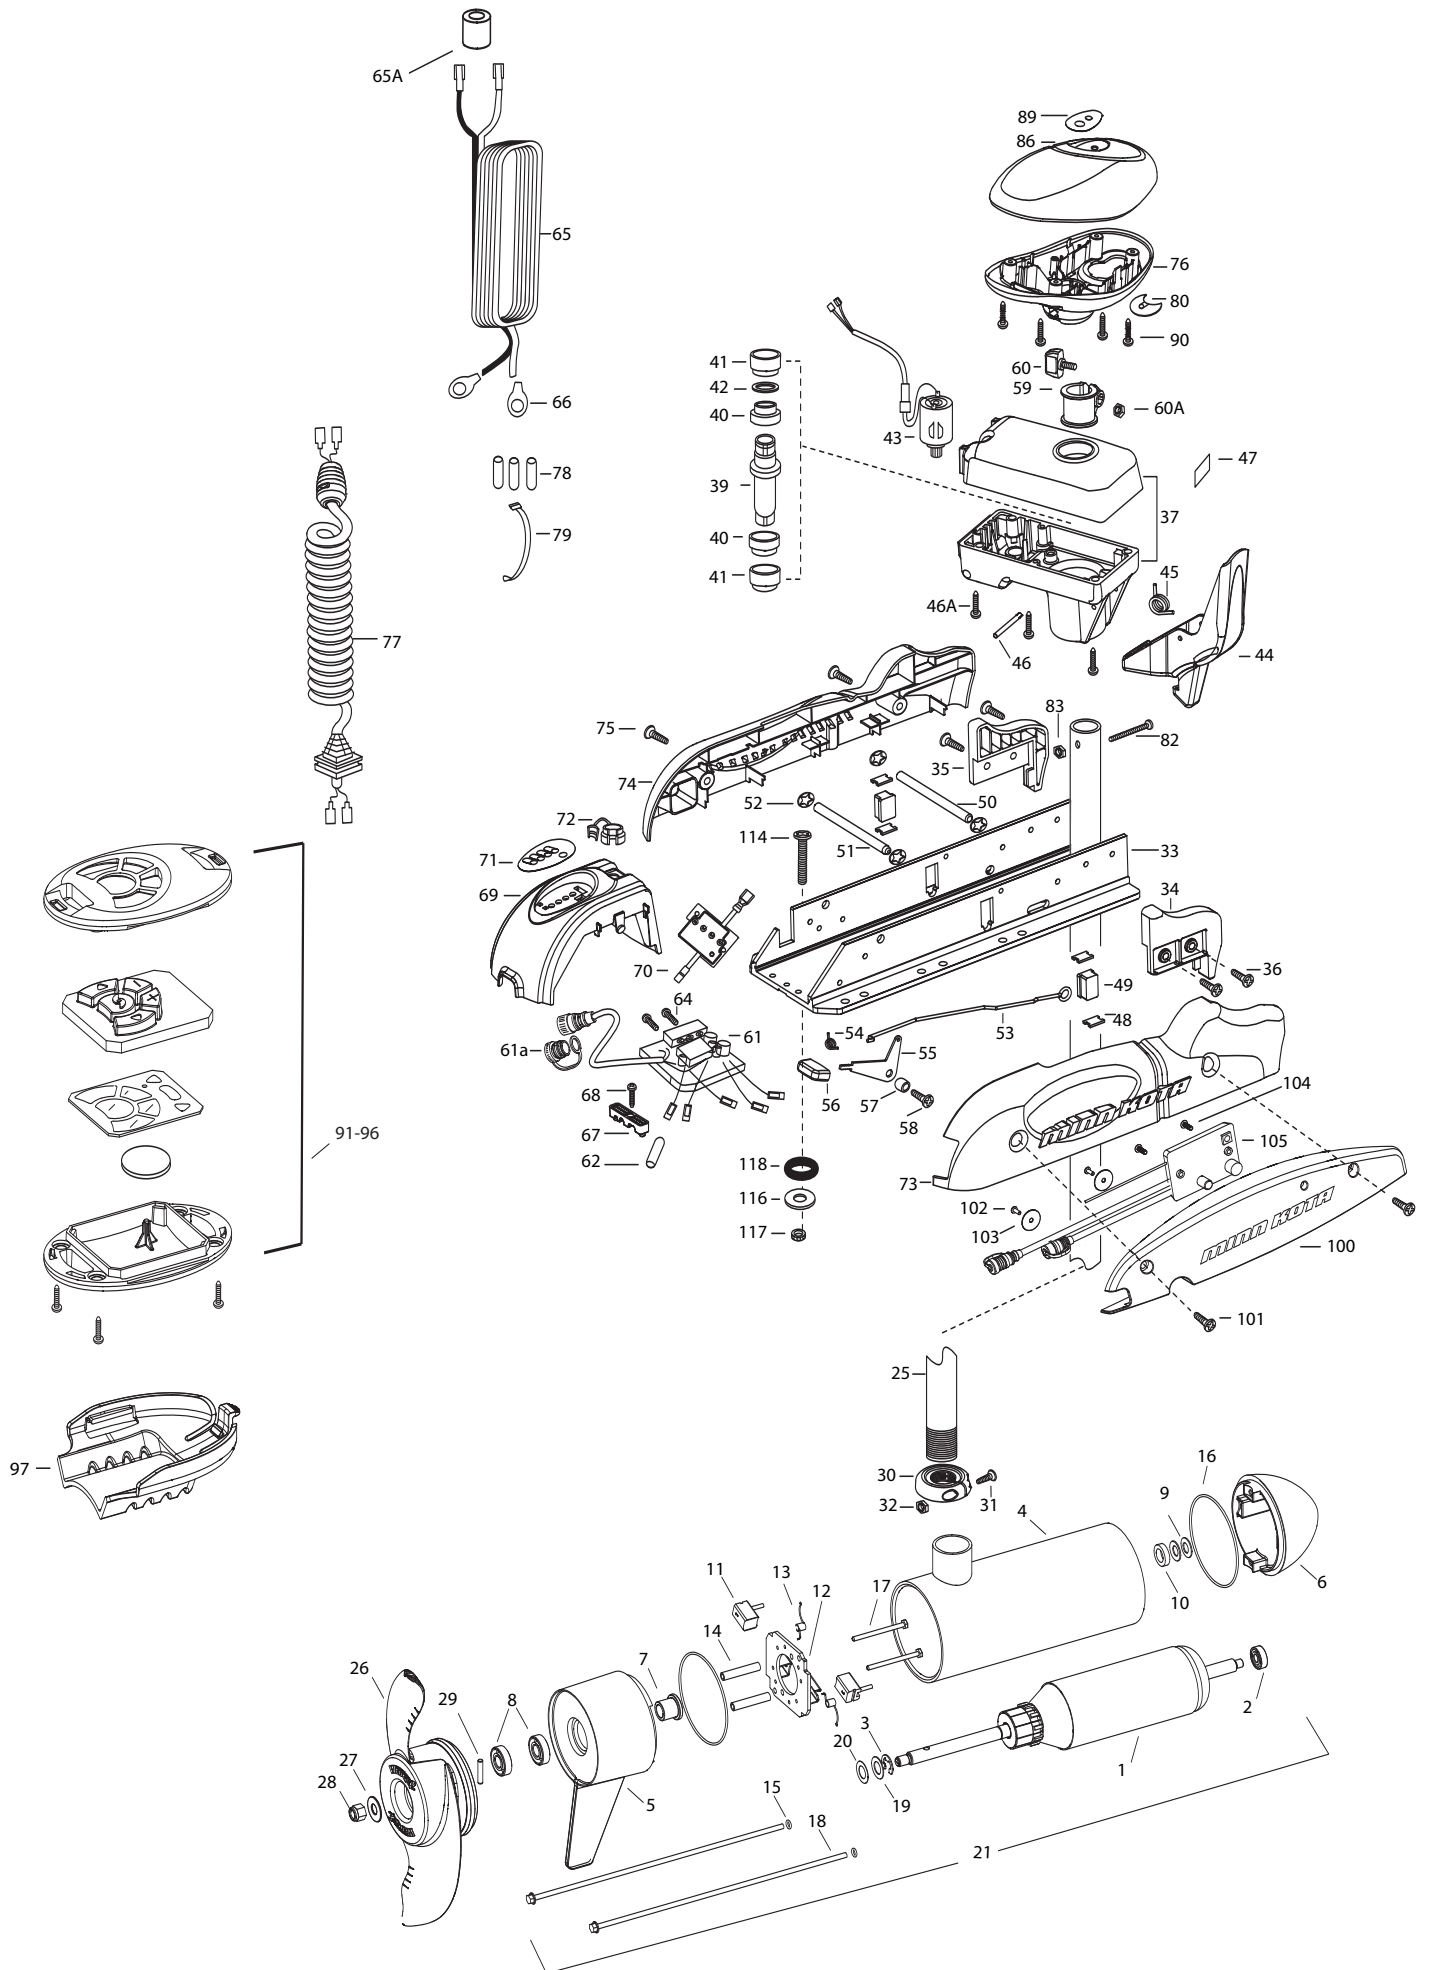

Riptide 80 SP PowerDrive
80 LBS THRUST
24 VOLT 56 AMPS
54" SHAFT

for use with "J" serial numbers
3-year warranty from the date of purchase

1	2-100-214	ARMATURE ASSEMBLY 24V VARS TXT	*42	2304603	O-RING	79	2256300	TIE WRAP-5" BLACK
2	140-010	BALL BEARING	43	2307050	MOTOR- DRIVE HOUSING HIGH SPD	80	2224703	INSERT- PLUG WHITE
3	788-040	RETAINING RING	44	2307201	LATCH HANDLE PD/AP	82	2332102	SCREW-10-24 X 1-3/4
4	2-200-397	HOUSING ASSEMBLY CENTER 4"	45	2302750	SPRING- LATCH TORSION PD/AP	83	2333101	NUT-HEX 10-24 NYLOC
5	2-300-340	HOUSING -BRUSH END 4"	46	2302628	PIN- ROLL 3/16X2 SS	86	2300243	CONTROL BOX COVER- RIPTIDE WHITE
6	421-376	PLAIN END HOUSING ASSEMBLY 3.625	46A	2303405	SCREW - DRIVE HOUSING [6 EA]	89	2315695	DECAL- COVER 80pd
7	144-017	BEARING - FLANGE	47	2305564	DECAL-STOW/DEPLOY	90	2372100	SCREW-8-18 X 5/8 THD CUT [4.EA]
8	880-025	SEAL [2 EA]	48	2305110	PAD-PIVOT SUPT [4.EA]			
9	992-010	WASHER-BELLEVILLE [2 EA]	49	2305103	PIVOT PAD- NEW MTR'L [2.EA]	■	2994020	COPILOT TRANSMITTER
10	992-045	SPACER-THRUST	50	2330510	PIN-LATCH PD BASE SS	91		CASE, COVER, TRANSMITTER
11	188-094	BRUSH ASSEMBLY [2.EA]	51	2330520	PIN-PIVOT PD BASE SS	92		KEYPAD
12	9-738-004	BRUSH PLATE W/HOLDER	52	2013100	NUT-SPEED [4.EA]	93		CIRCUIT BOARD, TRANSMITTER
13	975-041	SPRING - TORSION [2.EA]	53	2303612	ROD-RELEASE RT/AP S	94		BATTERY, COIN
14	973-025	BRUSH PLATE SPACER	54	2322700	SPRING-RELEASE LEVER	95		CASE, BOTTOM, TRANSMITTER
15	701-009	O-RING, THRU-BOLT [2.EA]	55	2333705	LEVER-RELEASE SS	96		SCREW, TRANSMITTER [4EA]
16	701-043	O-RING	56	2300101	RELEASE-KNOB	97	2371990	ROD MOUNT
17	830-027	SCREW-10-32X2 [2.EA]	57	2301700	SPACER-RELEASE LEVER	■	2994089	RECEIVER ASSEMBLY V2, COPILOT
18	830-094	THRU-BOLT [2.EA]	58	2332104	SCREW-1/4-20 X 5/8 SS	100	2372511	CASE, RECEIVER WHT
19	990-067	WASHER- STEEL THRUST	59	2031522	COLLAR- DRIVE (W/INSERT)	101	2373442	SCREW 1/4-20 X 1.75 SS [2EA]
20	990-070	WASHER - NYLATRON [2.EA]	60	2011366	SCREW-COLLAR/NEW KNOB SS	102	2373450	SCREW #8 X 3/8 [2EA]
21	2316228	MOTOR ASSEMBLY 24V 4 54"	60A	2323104	NUT	103	2371727	WASHER [2EA]
25	2032022	TUBE- COMPOSITE 54" AP WHT	61	2304056	CONTROL BOARD ASSEMBLY- 24V PD	104	2373418	SCREW #8 X 5/8 SS
■	1378132	PROPELLER KIT	61A	2320208	DUST PLUG	105	2374089	CIRCUIT BOARD V2, RECEIVER
26	2331160	PROPELLER W/WEDGE 2	62	2355410	SHRINK TUBE-3/8 ODX2	■	2994864	BAG ASSEMBLY- (BOLT,NUT,WASHERS)
27	2091701	WASHER-4 SS	64	2303434	SCREW-8-32 X 5/8 [3.EA]	*114	2263462	BOLT-MOUNTING-1/4X2 W/STG [6.EA]
28	2198401	ANODE- ZINC 4 LWR U	65	2090651	LEADWIRE IOGA 44"	*116	2261713	WASHER-1/4 [6.EA]
29	2262658	PIN-DRIVE	65A	2307310	BEAD - FERRITE (CE MODELS ONLY)	*117	2263103	NUT NYLOK 1/4-20 MTG [6.EA]
30	2301545	COLLAR- LATCH PD/AP	66	2020700	TERMINAL RING [2.EA]	*118	2301720	WASHER-MOUNTING RUBBER [6.EA]
31	2303434	SCREW- 8-32X5/8 MACH PHCR	67	2321310	STRAIN RELIEF- BRACKET PD/AP			
32	2303112	NUT 8-32 NYLOC SS	68	2322104	SCREW-1/4-20 X 5/8 SS	■	2889460	SEAL & ORING KIT
33	2301937	EXTRUSION- BASE MACHINED	69	2306556	HOUSING- CENTER PD/AP WHIT			
34	2303933	MOTOR REST- RIGHT 4	70	2074081	BATTERY GAUGE - 12 VOLT			
35	2303938	MOTOR REST- LEFT 4	71	2316606	DECAL- BATT GAUGE H RT AP			
36	2332104	SCREW 1/4-20X5/8 SS SELF TAP [4.EA]	72	2302935	STRAIN RELIEF-DR. HOUSING			
37	2771827	DRIVE HOUSING / LATCH HANDLE WHITE	73	2303944	SIDEPLATE (RIGHT) WHITE			
■	2882011	BUSHING/ OUTSHAFT KIT (INCLUDES 39-42)	74	2303949	SIDEPLATE(LEFT) WHITE			
			75	2332104	SCREW-1/4-20 X 5/8 SS			
*39	2302010	DRIVE HOUSING OUTPUT SHAFT	76	2302516	CONTROL BOX WHT			
*40	2307304	BUSHING- INNER [2.EA]	77	2991280	COIL CORD WSTRAIN RELIEF 48, 54"			
*41	2307305	BUSHING- OUTER [2.EA]	78	2065400	WIRE INSULATOR-LGE 1-3/4 [3.EA]			