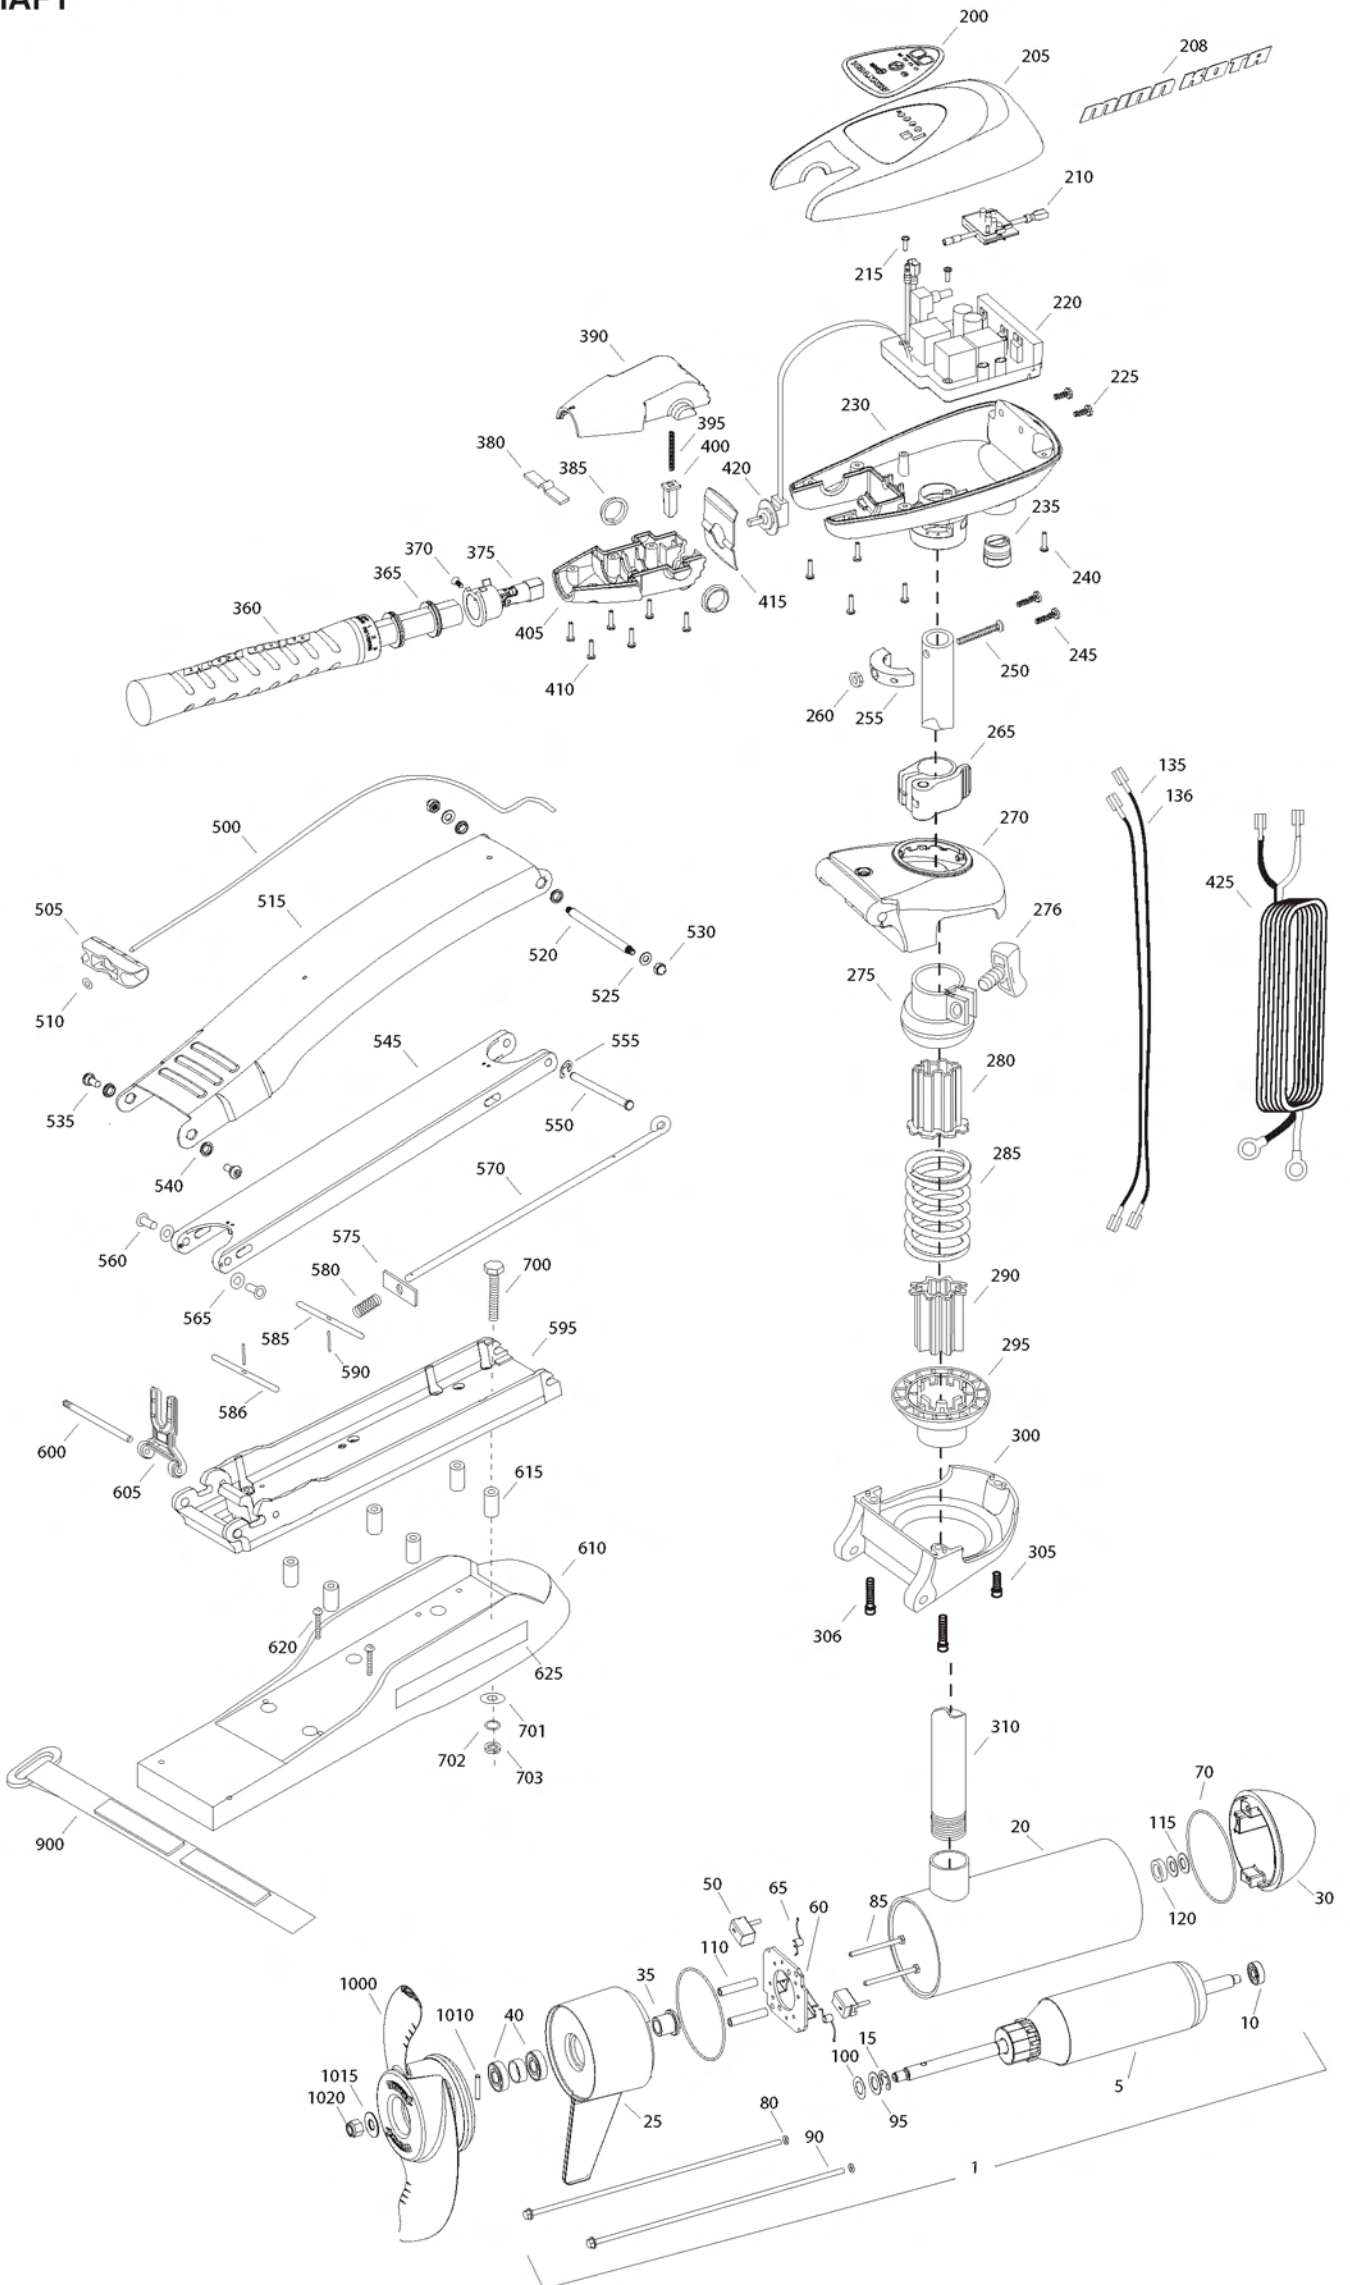

RT80SM w/BowGuard 360
80 LBS THRUST
24 VOLT 56 AMPS
62" SHAFT

for use with "J" serial numbers
3-year warranty from the date of sale

Item	P/N	Description	Qty	Item	P/N	Description	Qty	Item	P/N	Description	Qty
1	2316226	24V Motor 62" SW	1	■	2990957	Handle assy, VARS [360-410]	1				
5	2-100-214	Armature assembly	1	360	2990456	Grip/handle assy, VARS [360-375]	1	■	1378132	Propeller kit WW2	
10	140-010	Bearing	1	365	2060015	Bearing, handle	2	■	2994876	Propeller bag assy	
15	788-040	Retaining ring	1	370	2063405	Screw, #6 PFH SS	1	1000	2331160	Propeller WW2	1
20	2-200-397	Center housing assembly	1	375	2884092	Yoke / spider assy, VARS	1	1010	2262658	Drive pin, large	1
25	2-300-340	Brush end housing assembly	1	380	2302742	Spring, detent, off	1	1015	2091701	Washer, prop, large	1
30	421-376	Plain end housing assembly STD	1	385	2060005	Bearing, handle pivot	2	1020	2198401	Nut, nylock, prop, Anode	1
35	144-017	Flange bearing	1	390	2060900	Handle pivot, top	1				
40	880-025	Seal	2	395	2302745	Spring, release button	1				
50	188-094	Brush	2	400	2063700	Button, release	1				
60	9-738-004	Brush plate assembly	1	405	2060905	Handle pivot, bottom	1				
65	975-041	Brush spring	2	410	2303412	Screw, #6 x 5/8 SS	6				
70	701-043	O-ring, motor	2								
80	701-009	O-ring, thru-bolt	2	415	2062715	Spring, handle pivot	1				
85	830-027	Screw, 10-32 x 2	2	420	2061700	Washer, pot holder	1				
90	830-094	Thru-bolt	2	425	2992523	Leadwire assy	1				
95	990-051	Washer, steel	2								
100	990-052	Washer, nylontron	2	■	2991847	Mount, Bow Assy	1				
110	973-025	Spacer, brush plate	2			[500-625]					
115	992-010	Washer, Belleville	2	500	2251601	Rope	1				
120	990-045	Spacer, thrust	1	505	2150400	Pull grip	1				
135	640-021	Leadwire, black	1	510	2151700	Washer	1				
136	640-126	Leadwire, red	1	515	2264249	Arm, upper, std, sw	1				
■	2889460	Seal and O-ring Kit		520	2262604	Pin, bowguard, upper	1				
				525	2261722	Washer, 5/16", ss	2				
200	2065659	Decal, c-box cover	1	530	2223100	Nut, 5/16-18 SS	2				
205	2060296	C-box cover	1	535	2263500	Bolt, shoulder	2				
208	2325666	Decal - MinnKota	2	540	2293501	Bushing, SS	2				
210	2074081	Battery meter, 24v SW	1	545	2994356	Arm, Lower, std, sw	1				
215	3043427	Screw, #8 x 7/8 SS	2	550	2262622	Pin, clevis ss	1				
220	2184007	Control board, 24/36v	1	555	2263011	E-clip, ss	1				
225	2303434	Screw, #8-30 x 5/8 SS	2	560	2267318	Bushing, nyloner	2				
230	2062503	Control box, VARS, SW	1	565	2261708	Washer, spacer, .010 thk	as reqd				
235	2062905	Strain relief	1	570	2153605	Eyeshaft, ss	1				
240	2303412	Screw, #6 x 5/8 SS	6	575	2262703	Spring stop	1				
245	2263434	Screw, #8 x 1 SS	2	580	2152701	Spring, lock bar, ss	1				
250	2383407	Screw, #10-24 x 2 SS	1	585	2233621	Lock bar, front, ss	1				
255	2061517	Collar, c-box	1	586	2233623	Lock bar, back, ss	1				
260	2383124	Nut, 10-24, nylock, SS	1	590	2152612	Spring pin, ss	2				
265	2991521	Cam lock/depth collar assy	1	595	2773982	Bowplate w/ insert, std, sw	1				
				600	226050s	Hinge pin, ss	1				
■	2991764	Bowguard Assembly SW [270-306]	1	605	2293811	Yoke, Max	1				
270	2991779	Bracket, top	1	610	2263919	Motor rest, std, sw	1				
275	2261525	Spring sleeve, Upper	1	615	2261505	Spacer, motor rest	6				
276	2011366	Knob, collar, ss	1	620	2263434	Screw, #8, SS	2				
280	2264702	Tube insert, bowmount	2	625	2065677	Decal, motor rest	2				
285	2262705	Spring, bowguard	1								
295	2261535	Spring sleeve, Lower	1	■	2994830	Bag assembly	1				
300	2991777	Bracket Assy, bottom	1	700	2263431	Screw, 1/4-20 x 3 1/2" PPH, SS	6				
305	2263422	Screw, 5/16 x 1" SHCS ss	1	701	2301720	Washer, rubber mounting	6				
306	2263424	Screw, 5/16 x 2.5" SHCS ss	2	702	2261713	Washer, 1/4 SS	6				
				703	2263101	Nut, 1/4-20 Nylock, SS	6				
310	2032085	Tube Composite 62"	1								
				900	2263804	Strap, hold down	1				