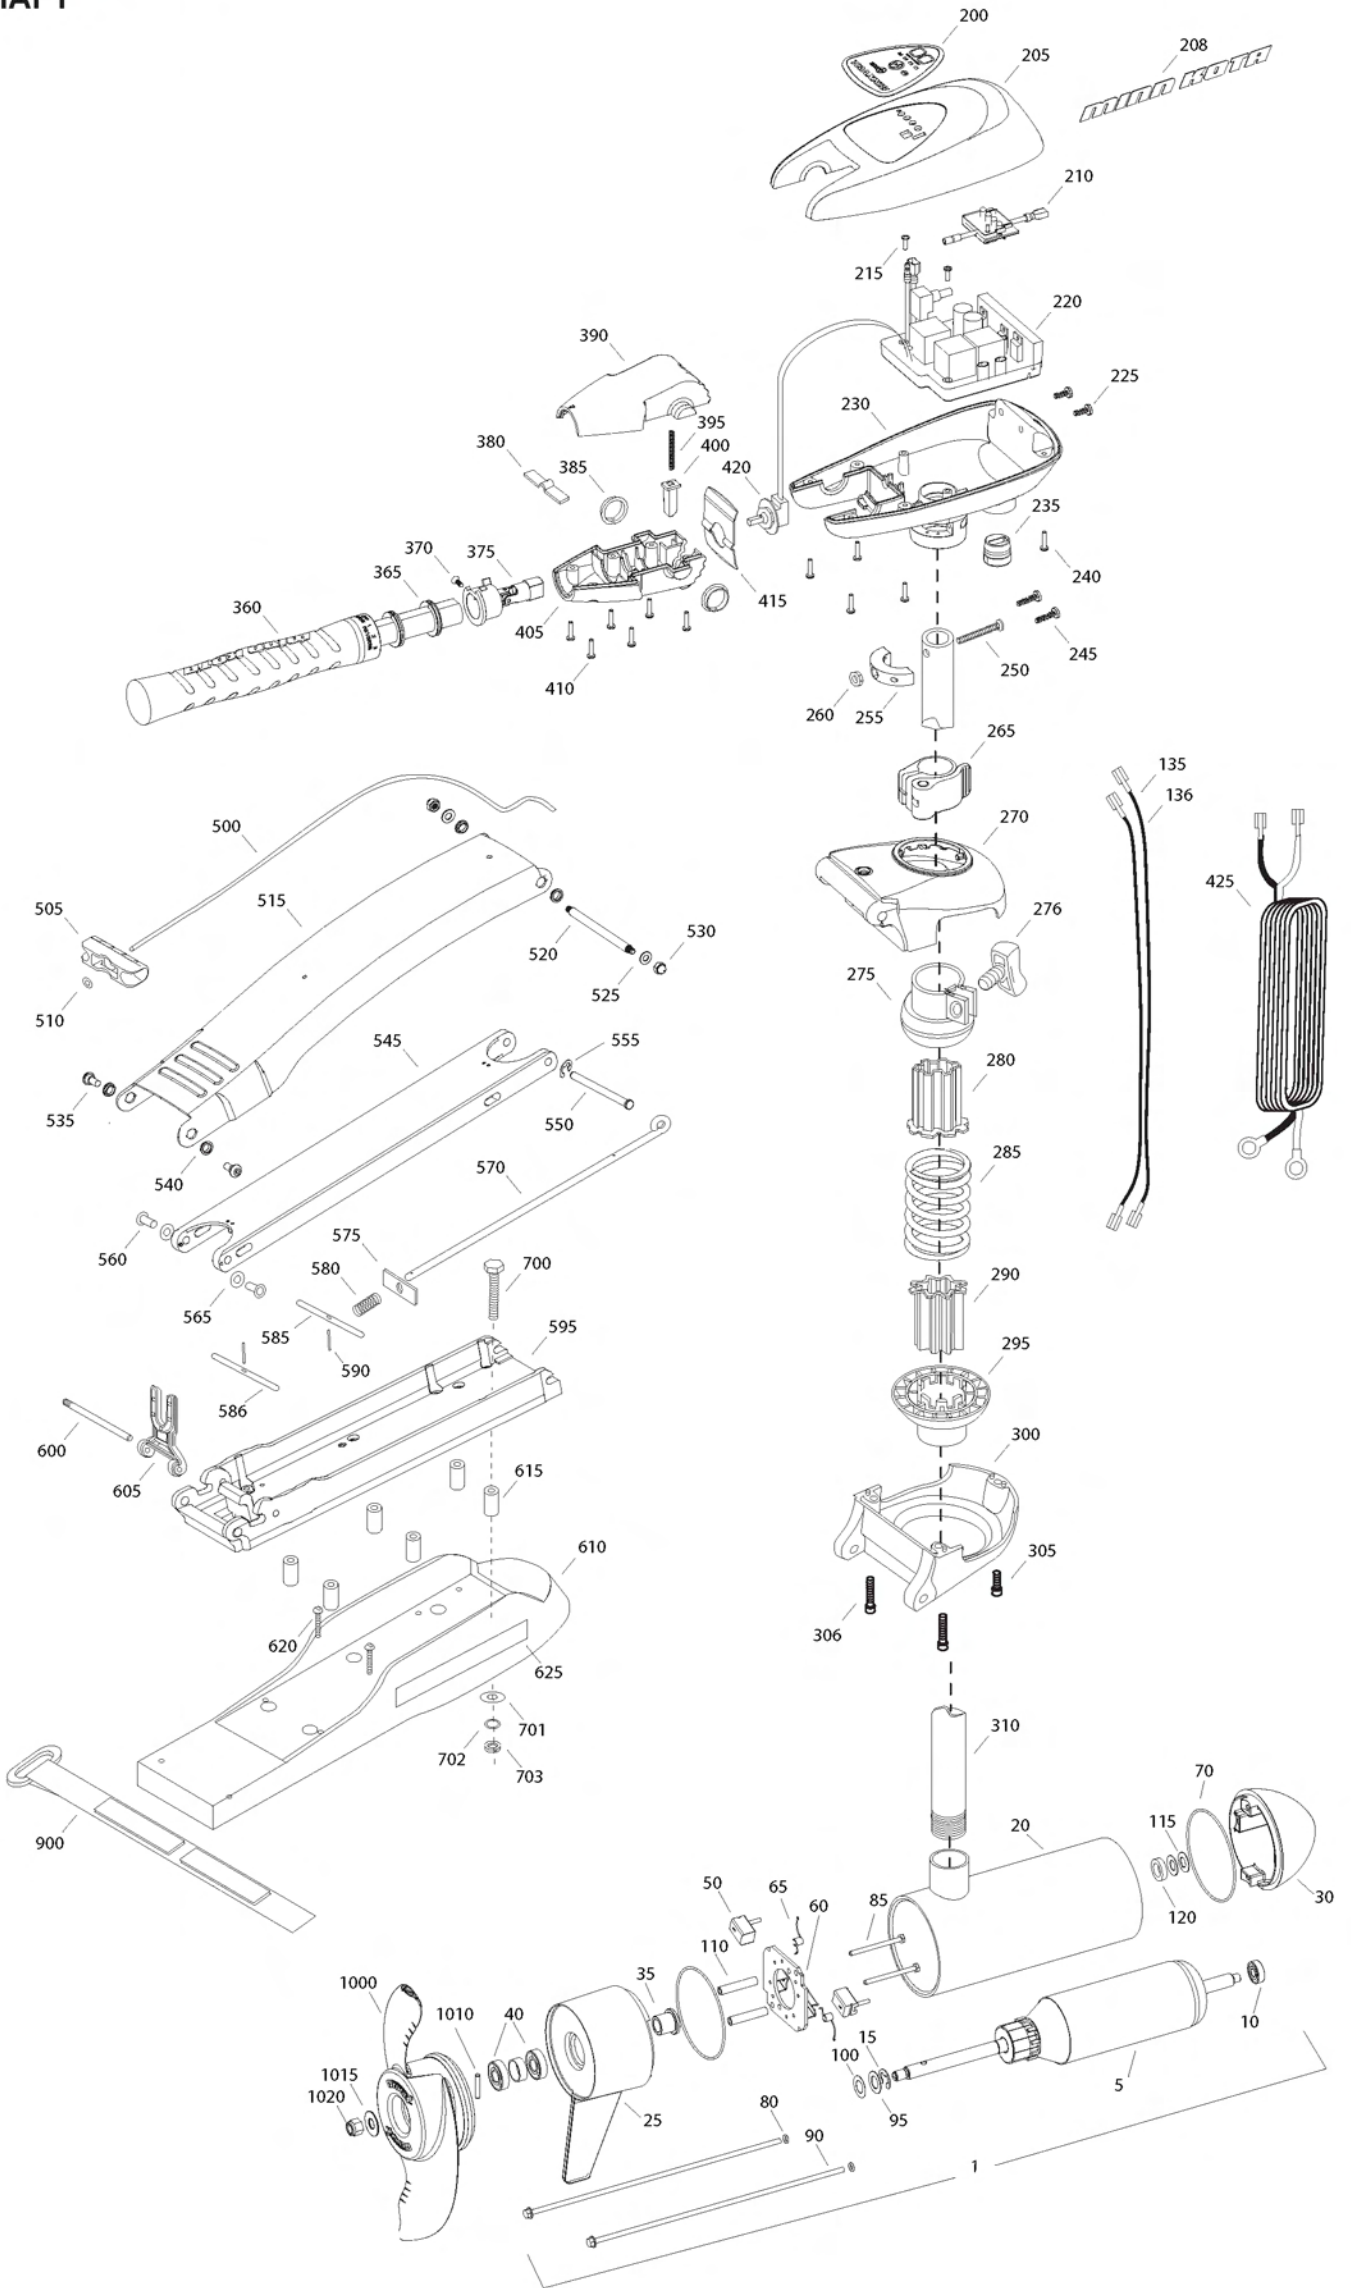

RT101SM
101 LBS THRUST
36 VOLT 46 AMPS
62" SHAFT

for use with "J" serial numbers
3-year warranty from the date of sale

Item	P/N	Description	Qty	Item	P/N	Description	Qty	Item	P/N	Description	Qty
1	2316286	36V Motor 62" SW	1	■	2990957	Handle assy, VARS [360-410]	1				
5	2-100-216	Armature assembly	1	360	2990456	Grip/handle assy, VARS [360-375]	1	■	1378132	Propeller kit WW2	
10	140-010	Bearing	1	365	2060015	Bearing, handle	2	■	2994876	Propeller bag assy	
15	788-040	Retaining ring	1	370	2063405	Screw, #6 PFH SS	1	1000	2331160	Propeller WW2	1
20	2-200-397	Center housing assembly	1	375	2884092	Yoke / spider assy, VARS	1	1010	2262658	Drive pin, large	1
25	2-300-340	Brush end housing assembly	1	380	2302742	Spring, detent, off	1	1015	2091701	Washer, prop, large	1
30	421-376	Plain end housing assembly STD	1	385	2060005	Bearing, handle pivot	2	1020	2198401	Nut, nylock, prop, Anode	1
35	144-017	Flange bearing	1	390	2060900	Handle pivot, top	1				
40	880-025	Seal	2	395	2302745	Spring, release button	1				
50	188-094	Brush	2	400	2063700	Button, release	1				
60	9-738-004	Brush plate assembly	1	405	2060905	Handle pivot, bottom	1				
65	975-041	Brush spring	2	410	2303412	Screw, #6 x 5/8 SS	6				
70	701-043	O-ring, motor	2								
80	701-009	O-ring, thru-bolt	2	415	2062715	Spring, handle pivot	1				
85	830-027	Screw, 10-32 x 2	2	420	2061700	Washer, pot holder	1				
90	830-096	Thru-bolt	2	425	2992523	Leadwire assy	1				
95	990-051	Washer, steel	2								
100	990-052	Washer, nylatron	2	■	2991847	Mount, Bow Assy	1				
110	973-025	Spacer, brush plate	2			[500-625]					
115	992-010	Washer, Belleville	2	500	2251601	Rope	1				
120	990-045	Spacer, thrust	1	505	2150400	Pull grip	1				
135	640-021	Leadwire, black	1	510	2151700	Washer	1				
136	640-126	Leadwire, red	1	515	2264249	Arm, upper, std, sw	1				
■	2889460	Seal and O-ring Kit		520	2262604	Pin, bowguard, upper	1				
				525	2261722	Washer, 5/16", ss	2				
200	2095604	Decal, c-box cover	1	530	2223100	Nut, 5/16-18 SS	2				
205	2060296	C-box cover	1	535	2263500	Bolt, shoulder	2				
208	2325666	Decal - MinnKota	2	540	2293501	Bushing, SS	2				
210	2074082	Battery meter, 36v SW	1	545	2994356	Arm, Lower, std, sw	1				
215	3043427	Screw, #8 x 7/8 SS	2	550	2262655	Pin, clevis ss	1				
220	2184007	Control board, 24/36v	1	555	2263011	E-clip, ss	1				
225	2303434	Screw, #8-30 x 5/8 SS	2	560	2267318	Bushing, nyloner	2				
230	2062503	Control box, VARS, SW	1	565	2261708	Washer, spacer, .010 thk	as reqd				
235	2062905	Strain relief	1	570	2153605	Eyeshaft, ss	1				
240	2303412	Screw, #6 x 5/8 SS	6	575	2262703	Spring stop	1				
245	2263434	Screw, #8 x 1 SS	2	580	2152701	Spring, lock bar, ss	1				
250	2383407	Screw, #10-24 x 2 SS	1	585	2233621	Lock bar, front, ss	1				
255	2061517	Collar, c-box	1	586	2233623	Lock bar, back, ss	1				
260	2383124	Nut, 10-24, nylock, SS	1	590	2152612	Spring pin, ss	2				
265	2991521	Cam lock/depth collar assy	1	595	2773982	Bowplate w/ insert, std, sw	1				
				600	226050s	Hinge pin, ss	1				
■	2991764	Bowguard Assembly SW [270-306]	1	605	2293811	Yoke, Max	1				
270	2991779	Bracket, top	1	610	2263919	Motor rest, std, sw	1				
275	2261525	Spring sleeve, Upper	1	615	2261505	Spacer, motor rest	6				
276	2011366	Knob, collar, ss	1	620	2263434	Screw, #8, SS	2				
280	2264702	Tube insert, bowmount	2	625	2065677	Decal, motor rest	2				
285	2262705	Spring, bowguard	1								
295	2261535	Spring sleeve, Lower	1	■	2994830	Bag assembly	1				
300	2991777	Bracket Assy, bottom	1	700	2263431	Screw, 1/4-20 x 3 1/2" PPH, SS	6				
305	2263422	Screw, 5/16 x 1" SHCS ss	1	701	2301720	Washer, rubber mounting	6				
306	2263424	Screw, 5/16 x 2.5" SHCS ss	2	702	2261713	Washer, 1/4 SS	6				
				703	2263101	Nut, 1/4-20 Nylock, SS	6				
310	2032085	Tube Composite 62"	1								
				900	2263804	Strap, hold down	1				