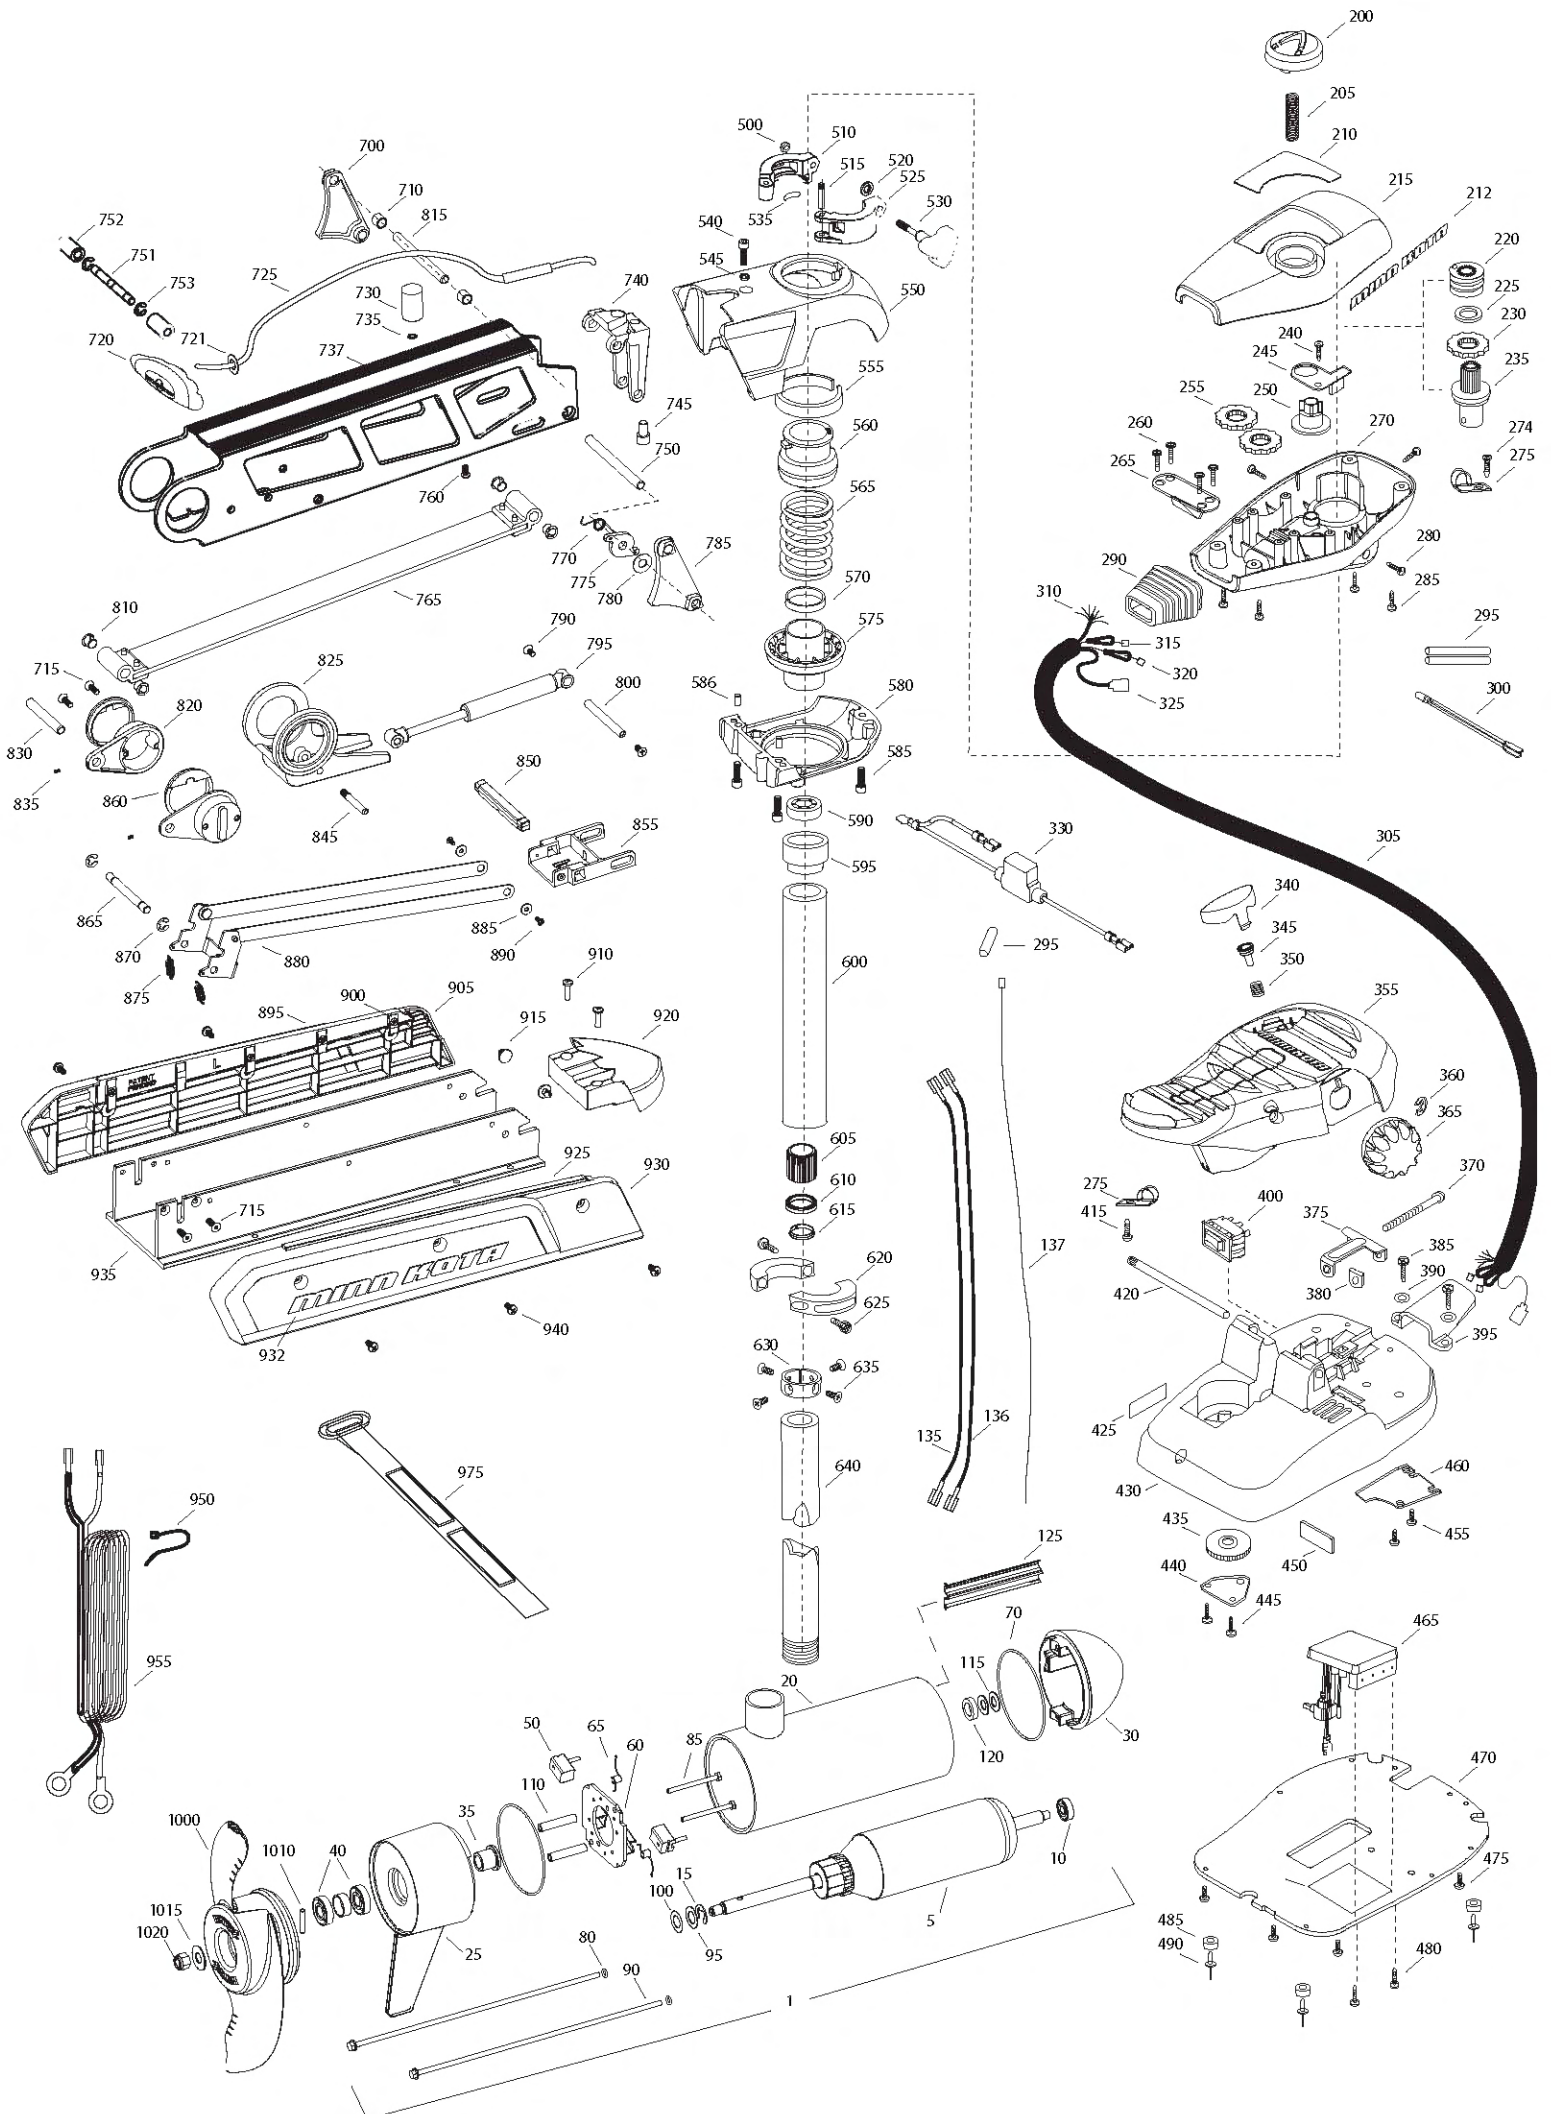

FORTREX 80
80 LBS THRUST
24 VOLT 56 AMPS
45" SHAFT

for use with "J" serial numbers
3-year warranty from the date of purchase

Click here to order parts. www.warnersdockonline.com
888/222-3625

Item	P/N	Description	Qty	Item	P/N	Description	Qty	Item	P/N	Description	Qty	Item	P/N	Description	Qty
1	2316216	24V Motor 45" FW	1	315	2267505	Cable assembly, right, 5'	1	595	2266260	Bearing race	1	905	2283910	Sideplate, short, left, fw	1
	2326240	24V Motor US2 45"	1	320	2267515	Cably assembly, left, 5'	1	600	2992085	Tube w/ bearing race 21"	1	910	2073408	Screw 1/4-20 x 7/8	2
5	2-100-214	Armature assembly	1	325	2211410	Cable extension, US2 175"	1	605	2267307	Bushing outer tube	1	915	2286700	Plug, spacer	2
10	140-010	Bearing	1	330	2218200	Fuse holder assembly US2 only	1	610	2266116	Bearing, Cartridge	1	920	2283900	Ramp, motor	1
15	788-040	Retaining ring	1	340	2993705	Push button w/ magnet	1	615	2266001	Bearing, split ring	1	■	2993920	Sideplate assembly, short, right, fw	1
20	2-200-160	Center housing assembly	1	345	2260810	Clip, reed sensor	1	620	2261622	Collar half	2	925	2288620	Support, right sideplate	1
25	2-300-160	Brush end housing assembly	1	350	2302732	Spring, pedal button	1	625	2263453	Screw, 1/4-20 x 1 SHCS	2	930	2283920	Sideplate, short, right, fw	1
30	421-276	Plain end housing assembly STD	1	355	2994496	Foot pedal w/ plug	1	630	2071560	Collar, Tube	1	932	2285500	Decal, Sideplate, fw	2
	9421-288	Plain end housing US2 45"	1	360	2263000	E-ring, knob	1	635	2223468	Screw 8-32 x 7/16 flt hd	4	935	2281902	Base extrusion short	1
35	144-017	Flange bearing	1	365	2280115	Knob, speed control VARS	1	640	2032003	Tube 45"	2	940	2323405	Screw 1/4-20 x 1/2	6
40	880-025	Seal	2	370	2263466	Screw 1/4-20 x 2	1	■	2991746	Mount, Fortrex, short	1	950	2256300	Tiewrap	1
50	188-094	Brush	2	375	2263210	Bracket, conduit adjustment	1	700	2280800	Link, bowguard mount, left	1	955	2261238	Leadwire	1
60	9-738-004	Brush plate assembly	1	380	2263140	Nylock keeper	1	710	2287302	Bushing, upper pins	2				
65	975-041	Brush spring	2	385	2372100	Screw 8-18 x 5/8	2	715	2283400	Screw, 1/4-20 x 3/4 FHSC	4	975	2263804	Strap hold down	1
70	701-043	O-ring, motor	2	390	2261714	Washer, max foot pedal	2	720	2880400	Pull grip assembly	1				
80	701-009	O-ring, thru-bolt	2	395	2265115	Boot, foot pedal	1	721	2151700	Washer	1	■	1378132	Propeller kit WW2	
85	830-027	Screw, 10-32 x 2	2	400	2254031	Switch, mom/off/con	1	725	2771601	Rope assembly	1	■	2994876	Propeller bag assy	
90	830-094	Thru-bolt	2	415	2332103	Screw 6-20 x 3/8	1	730	2281515	Spacer, inner arm	1	1000	2331160	Propeller WW2	1
95	990-051	Washer, steel	2	420	2260511	Pin, pivot, foot pedal	1	735	2281702	Washer, lock 1/4	1	1010	2262658	Drive pin, large	1
100	990-052	Washer, nylatron	2	425	2266610	Decal, on/off switch	1	737	2284202	Outer arm	1	1015	2091701	Washer, prop, large	1
110	973-025	Spacer, brush plate	2	430	2992104	Foot pedal base	1	740	2992302	Rope guide assembly	1	1020	2093101	Nut, nylock, prop, large	1
115	992-010	Washer, Belleville	2	435	2262301	Pully, foot pedal	1	745	2281530	Insert, threaded	1				
120	992-045	Spacer, thrust	1	440	2266401	Cover, pulley	1	750	2282608	Pin, 7/16 x 5 5/32	1	■	2994887	Mounting hardware bag assy	
125	582-015	Clip, retaining, long, US2 only	1	445	2301310	Screw 8-18 x 1/2	2	751	2282602	Pin, 3/8 x 3 3/4	1				
135	640-015	Leadwire, black	1	450	2266413	Tension Screw	1	752	2261505	Spacer	2				
136	640-119	Leadwire, red	1	455	2332103	Screw 6-20 x 3/8	2	753	2263011	E-ring, 3/8 shaft	2				
137	640-315	Groundwire, brown, US2 only	1	460	2266412	Switch plate, foot pedal	1	760	2223418	Screw, 1/4-20 x 1/2 BHCS	1				
				465	2264054	Control board max 24/36	1	765	2993819	Inner arm assembly, short	1				
200	2990140	Indicator assembly	1	470	2264511	Bottom plate, max	1	770	2042711	Spring, torsion	1				
205	2282730	Spring, indicator	1	475	2372100	Screw 8-18 x 5/8	5	775	2283620	Latch, safety	1				
210	2285601	Decal, Cover 80#, fw	1	480	2223455	Screw 10-32 x 1/2 zp	2	780	2281704	Washer 7/16 nylon	1				
	2285602	Decal, Cover 80# US2, fw	1	485	2265126	Bumper pad, foot pedal	4	785	2280805	Link, bowguard mount, right	1				
212	2285615	Decal, Control box, fw	1	490	2378600	Pop rivet, 3/16 x 3/4 alum	4	790	2283410	Screw 1/4-20 x 1/2 PFH	2				
215	2280200	Cover, control box	1	■	2991550	Clamp collar assembly	1	795	2288400	Gas spring (cylinder)	1				
220	2232360	Pulley, cable drum	1	500	2073102	Nut, 1/4-28 ss	1	800	2282610	Pin, upper, shock	1				
225	2261730	Washer, nylon	1	510	2071550	Collar clamp, "A" side	1	810	2280005	Bearing, nyloner 7/16"	4				
230	2267800	Gear, indicator	1	515	2072621	Pin, knurled	1	815	2282600	Pin, 7/16 x 4 7/8	1				
235	2996247	Top bearing, pinion drive	1	520	2071718	Washer #10 nylon retaining	1	820	2281932	Bracket, rear pivot	2				
240	2301310	Screw 8-18 x 1/2	1	525	2071555	Collar clamp, "B" side	1	825	2281500	Yoke, shock mount	1				
245	2261905	Bracket, indicator	1	530	2281505	Knob - Soft grip, FW	1	830	2282606	Pin, 7/16 x 4 1/2	1				
250	2262221	Indicator, drive	1	535	2075120	Pad, urethane, depth collar	1	835	2283402	Screw, set, 6-32 x 1/4	2				
255	2267800	Gear, indicator	2	540	2263422	Screw 5/16-18 x 1	1	845	2282604	Pin, Knurled 5/16 x 2	1				
260	2223430	Screw 8 x 3/4	4	545	2281700	Washer 5/16 Lock	1	850	2283615	Latch bar	1				
265	2261901	Bracket, conduit	1	■	2991766	Bow guard assembly 45"	1	855	2283610	Bracket - latch/strap, rope pull	1				
270	2282500	Control box	1	550	2281942	Bracket, top	1	860	2287300	Bushing, rear pivot	2				
274	2372100	8-18 x 5/8	1	555	2280000	Bearing, top bracket	1	865	2282602	Pin, 3/8 x 3 3/4	1				
275	2263201	Clamp, wire harness	2	560	2071541	Spring sleeve, upper	1	870	2263011	E-ring, 3/8 shaft	2				
280	2053414	8-32 x 1/2 tri-lobe	3	565	2282700	Spring, bowguard	1	875	2282720	Spring, extension	2				
285	2372100	Screw 8-18 x 2/8	4	570	2281525	Spacer, Spring 62" only	1	880	2773600	Latch strap assembly, short	1				
290	2265110	Boot, control box	1	575	2281520	Spring sleeve, lower	1	885	2261732	Washer 8, nylon	2				
295	2355410	Shrik tube 3/8	3	580	2991725	Bracket, bottom	1	890	2373450	Screw 8-18 x 3/8	2				
300	2264015	Light, indicator	1	585	2263423	Screw 5/16-18 x 1 SHCS	3	■	2993910	Sideplate assembly, short, left, fw	1				
305	2265430	Cable jacket, 5'	1	586	2262632	Pin, spring 1/4 x 5/8	2	895	2288625	Support, left sideplate	1				
310	2261220	Wire harness, max	1	590	2266000	Bearing, ball, steel	1	900	2283408	Screw 8 x 3/8	8				