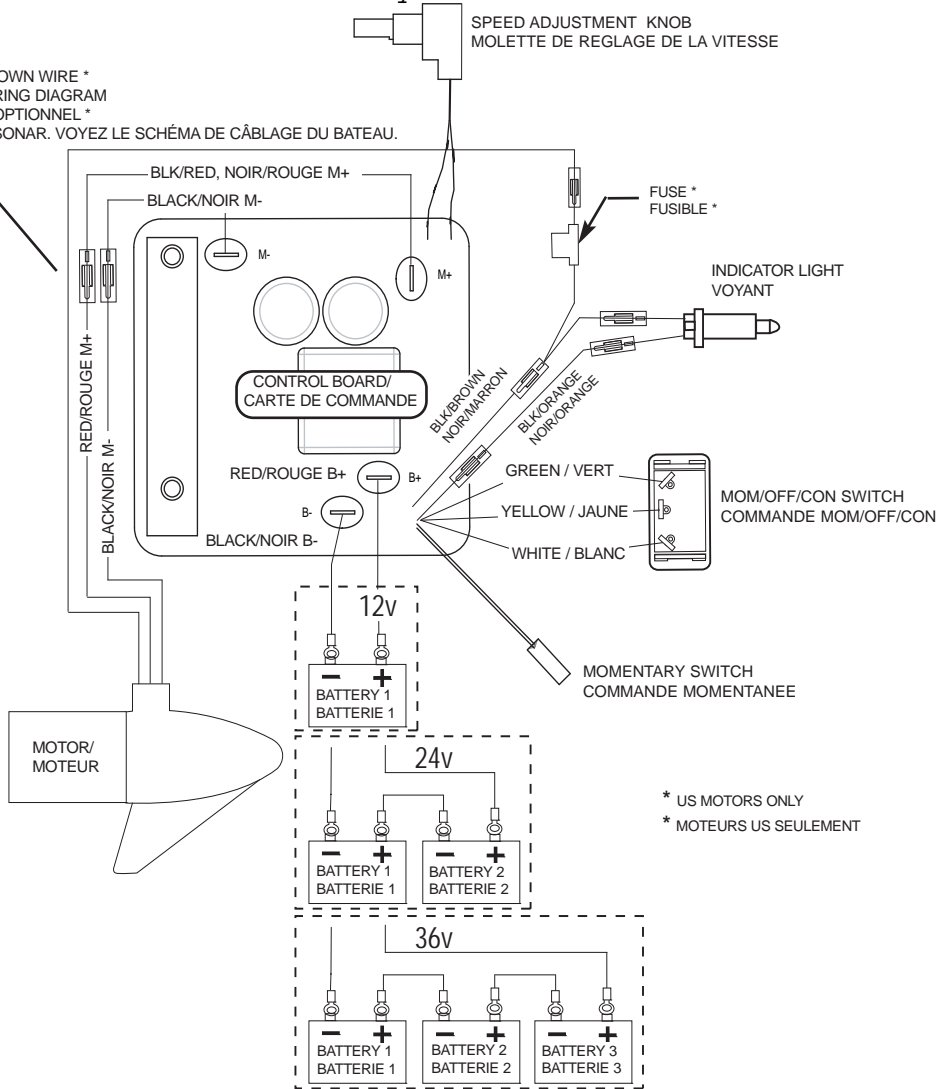

2889460 Seal & Oring Kit

* This item is part of an assembly. This item cannot be sold separately due to machining and /or assembly that is required.

Fortrex 101 is 36-volts only!

OPTIONAL BROWN WIRE *
SEE BOAT WIRING DIAGRAM
FIL MARRON OPTIONNEL *
ÉQUIPÉS DE SONAR. VOYEZ LE SCHÉMA DE CÂBLAGE DU BATEAU.

* US MOTORS ONLY
* MOTEURS US SEULEMENT