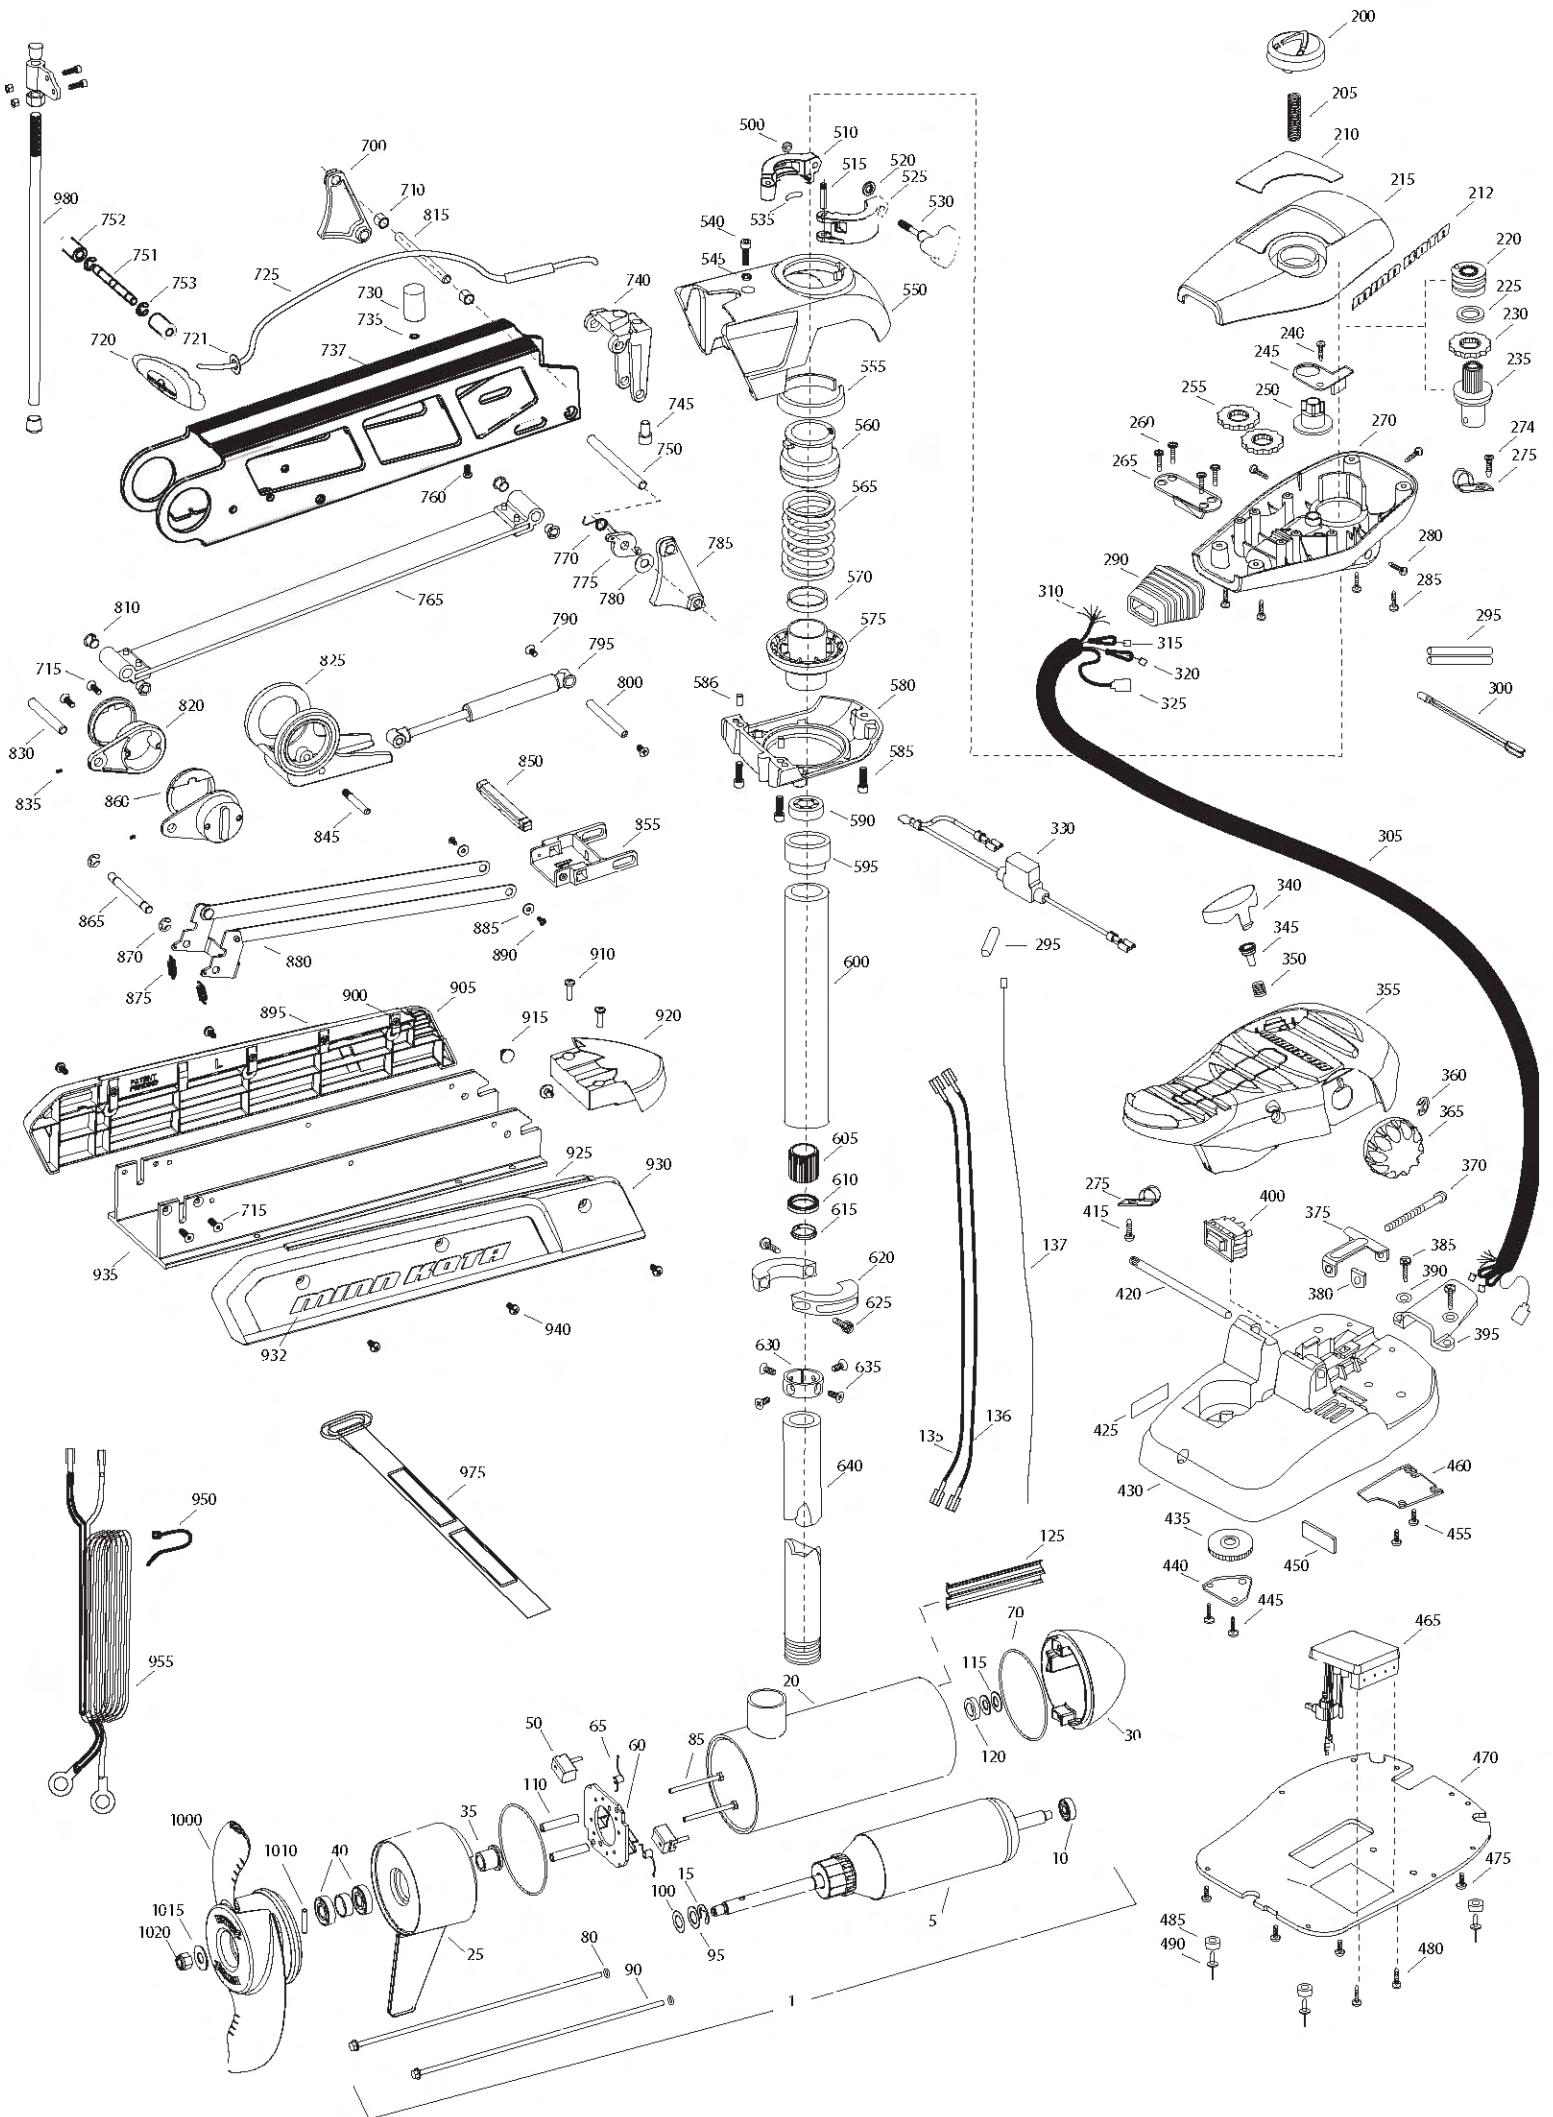

**FORTREX 101**  
101 LBS THRUST  
36 VOLT 46 AMPS  
45" SHAFT

for use with "J" serial numbers  
3-year warranty from the date of sale

Item	P/N	Description	Qty	Item	P/N	Description	Qty	Item	P/N	Description	Qty	Item	P/N	Description	Qty
1	2316280	36V Motor 45" FW	1	315	2267505	Cable assembly, right, 5'	1	595	2266260	Bearing race	1	905	2283910	Sideplate, short, left, fw	1
	2326295	36V Motor US2 45"	1	320	2267515	Cably assembly, left, 5'	1	600	2992085	Tube w/ bearing race 21"	1	910	2073408	Screw 1/4-20 x 7/8	2
5	2-100-216	Armature assembly	1	325	2211410	Cable extension, US2 175"	1	605	2267307	Bushing outer tube	1	915	2286700	Plug, spacer	2
10	140-010	Bearing	1	330	2218200	Fuse holder assembly US2 only	1	610	2266116	Bearing, Cartridge	1	920	2283900	Ramp, motor	1
15	788-040	Retaining ring	1	340	2993705	Push button w/ magnet	1	615	2266001	Bearing, split ring	1	■	2993920	Sideplate assembly, short, right, fw	1
20	2-200-110	Center housing assembly	1	345	2260810	Clip, reed sensor	1	620	2261622	Collar half	2	925	2288620	Support, right sideplate	1
25	2-300-160	Brush end housing assembly	1	350	2302732	Spring, pedal button	1	625	2263453	Screw, 1/4-20 x 1 SHCS	2	930	2283920	Sideplate, short, right, fw	1
30	421-276	Plain end housing assembly STD	1	355	2994496	Foot pedal w/ plug	1	630	2071560	Collar, Tube	1	932	2285500	Decal, Sideplate, fw	2
	9421-288	Plain end housing US2 45"	1	360	2263000	E-ring, knob	1	635	2223468	Screw 8-32 x 7/16 flt hd	4	935	2281902	Base extrusion short	1
35	144-017	Flange bearing	1	365	2280115	Knob, speed control VARS	1	640	2032003	Tube 45"	2	940	2323405	Screw 1/4-20 x 1/2	6
40	880-025	Seal	2	370	2263466	Screw 1/4-20 x 2	1	■	2991746	Mount, Fortrex, short	1	950	2256300	Tiewrap	1
50	188-094	Brush	2	375	2263210	Bracket, conduit adjustment	1	700	2280800	Link, bowguard mount, left	1	955	2261238	Leadwire	1
60	9-738-004	Brush plate assembly	1	380	2263140	Nylock keeper	1	710	2287302	Bushing, upper pins	2				
65	975-041	Brush spring	2	385	2372100	Screw 8-18 x 5/8	2	715	2283400	Screw, 1/4-20 x 3/4 FHSC	4	975	2263804	Strap hold down	1
70	701-043	O-ring, motor	2	390	2261714	Washer, max foot pedal	2	720	2880400	Pull grip assembly	1				
80	701-009	O-ring, thru-bolt	2	395	2265115	Boot, foot pedal	1	721	2151700	Washer	1	980	2771929	Bracket stabilizer assembly	1
85	830-027	Screw, 10-32 x 2	2	400	2254031	Switch, mom/off/con	1	725	2771601	Rope assembly	1				
90	830-096	Thru-bolt	2	415	2332103	Screw 6-20 x 3/8	1	730	2281515	Spacer, inner arm	1	■	1378132	Propeller kit WW2	
95	990-051	Washer, steel	2	420	2260511	Pin, pivot, foot pedal	1	735	2281702	Washer, lock 1/4	1	■	2994876	Propeller bag assy	
100	990-052	Washer, nylatron	2	425	2266610	Decal, on/off switch	1	737	2284202	Outer arm	1	1000	2331160	Propeller WW2	1
110	973-025	Spacer, brush plate	2	430	2992104	Foot pedal base	1	740	2992302	Rope guide assembly	1	1010	2262658	Drive pin, large	1
115	992-010	Washer, Belleville	2	435	2262301	Pully, foot pedal	1	745	2281530	Insert, threaded	1	1015	2091701	Washer, prop, large	1
120	992-045	Spacer, thrust	1	440	2266401	Cover, pulley	1	750	2282608	Pin, 7/16 x 5 5/32	1	1020	2093101	Nut, nylock, prop, large	1
125	582-014	Clip, retaining, long, US2 only	1	445	2301310	Screw 8-18 x 1/2	2	751	2282602	Pin, 3/8 x 3 3/4	1				
135	640-014	Leadwire, black	1	450	2266413	Tension Screw	1	752	2261505	Spacer	2	■	2994887	Mounting hardware bag assy	
136	640-118	Leadwire, red	1	455	2332103	Screw 6-20 x 3/8	2	753	2263011	E-ring, 3/8 shaft	2				
137	640-315	Groundwire, brown, US2 only	1	460	2266412	Switch plate, foot pedal	1	760	2223418	Screw, 1/4-20 x 1/2 BHCS	1				
				465	2264054	Control board max 24/36	1	765	2993819	Inner arm assembly, short	1				
200	2990140	Indicator assembly	1	470	2264511	Bottom plate, max	1	770	2042711	Spring, torsion	1				
205	2282730	Spring, indicator	1	475	2372100	Screw 8-18 x 5/8	5	775	2283620	Latch, safety	1				
210	2285603	Decal, Cover 101#, fw	1	480	2223455	Screw 10-32 x 1/2 zp	2	780	2281704	Washer 7/16 nylon	1				
	2285604	Decal, Cover 101# US2, fw	1	485	2265126	Bumper pad, foot pedal	4	785	2280805	Link, bowguard mount, right	1				
212	2285615	Decal, Control box, fw	1	490	2378600	Pop rivet, 3/16 x 3/4 alum	4	790	2283410	Screw 1/4-20 x 1/2 PFH	2				
215	2280200	Cover, control box	1	■	2991550	Clamp collar assembly	1	795	2288400	Gas spring (cylinder)	1				
220	2232360	Pulley, cable drum	1	500	2073102	Nut, 1/4-28 ss	1	800	2282610	Pin, upper, shock	1				
225	2261730	Washer, nylon	1	510	2071550	Collar clamp, "A" side	1	810	2280005	Bearing, nyloner 7/16"	4				
230	2267800	Gear, indicator	1	515	2072621	Pin, knurled	1	815	2282600	Pin, 7/16 x 4 7/8	1				
235	2996247	Top bearing, pinion drive	1	520	2071718	Washer #10 nylon retaining	1	820	2281932	Bracket, rear pivot	2				
240	2301310	Screw 8-18 x 1/2	1	525	2071555	Collar clamp, "B" side	1	825	2281500	Yoke, shock mount	1				
245	2261905	Bracket, indicator	1	530	2281505	Knob - Soft grip, FW	1	830	2282606	Pin, 7/16 x 4 1/2	1				
250	2262221	Indicator, drive	1	535	2075120	Pad, urethane, depth collar	1	835	2283402	Screw, set, 6-32 x 1/4	2				
255	2267800	Gear, indicator	2	540	2263422	Screw 5/16-18 x 1	1	845	2282604	Pin, Knurled 5/16 x 2	1				
260	2223430	Screw 8 x 3/4	4	545	2281700	Washer 5/16 Lock	1	850	2283615	Latch bar	1				
265	2261901	Bracket, conduit	1	■	2991766	Bow guard assembly 45"	1	855	2283610	Bracket - latch/strap, rope pull	1				
270	2282500	Control box	1	550	2281942	Bracket, top	1	860	2287300	Bushing, rear pivot	2				
274	2372100	8-18 x 5/8	1	555	2280000	Bearing, top bracket	1	865	2282602	Pin, 3/8 x 3 3/4	1				
275	2263201	Clamp, wire harness	2	560	2071541	Spring sleeve, upper	1	870	2263011	E-ring, 3/8 shaft	2				
280	2053414	8-32 x 1/2 tri-lobe	3	565	2282700	Spring, bowguard	1	875	2282720	Spring, extension	2				
285	2372100	Screw 8-18 x 2/8	4	570	2281525	Spacer, Spring 52/62" only	1	880	2773600	Latch strap assembly, short	1				
290	2265110	Boot, control box	1	575	2281520	Spring sleeve, lower	1	885	2261732	Washer 8, nylon	2				
295	2355410	Shrik tube 3/8	3	580	2991725	Bracket, bottom	1	890	2373450	Screw 8-18 x 3/8	2				
300	2264015	Light, indicator	1	585	2263423	Screw 5/16-18 x 1 SHCS	3	■	2993910	Sideplate assembly, short, left, fw	1				
305	2265430	Cable jacket, 5'	1	586	2262632	Pin, spring 1/4 x 5/8	2	895	2288625	Support, left sideplate	1				
310	2261220	Wire harness, max	1	590	2266000	Bearing, ball, steel	1	900	2283408	Screw 8 x 3/8	8				