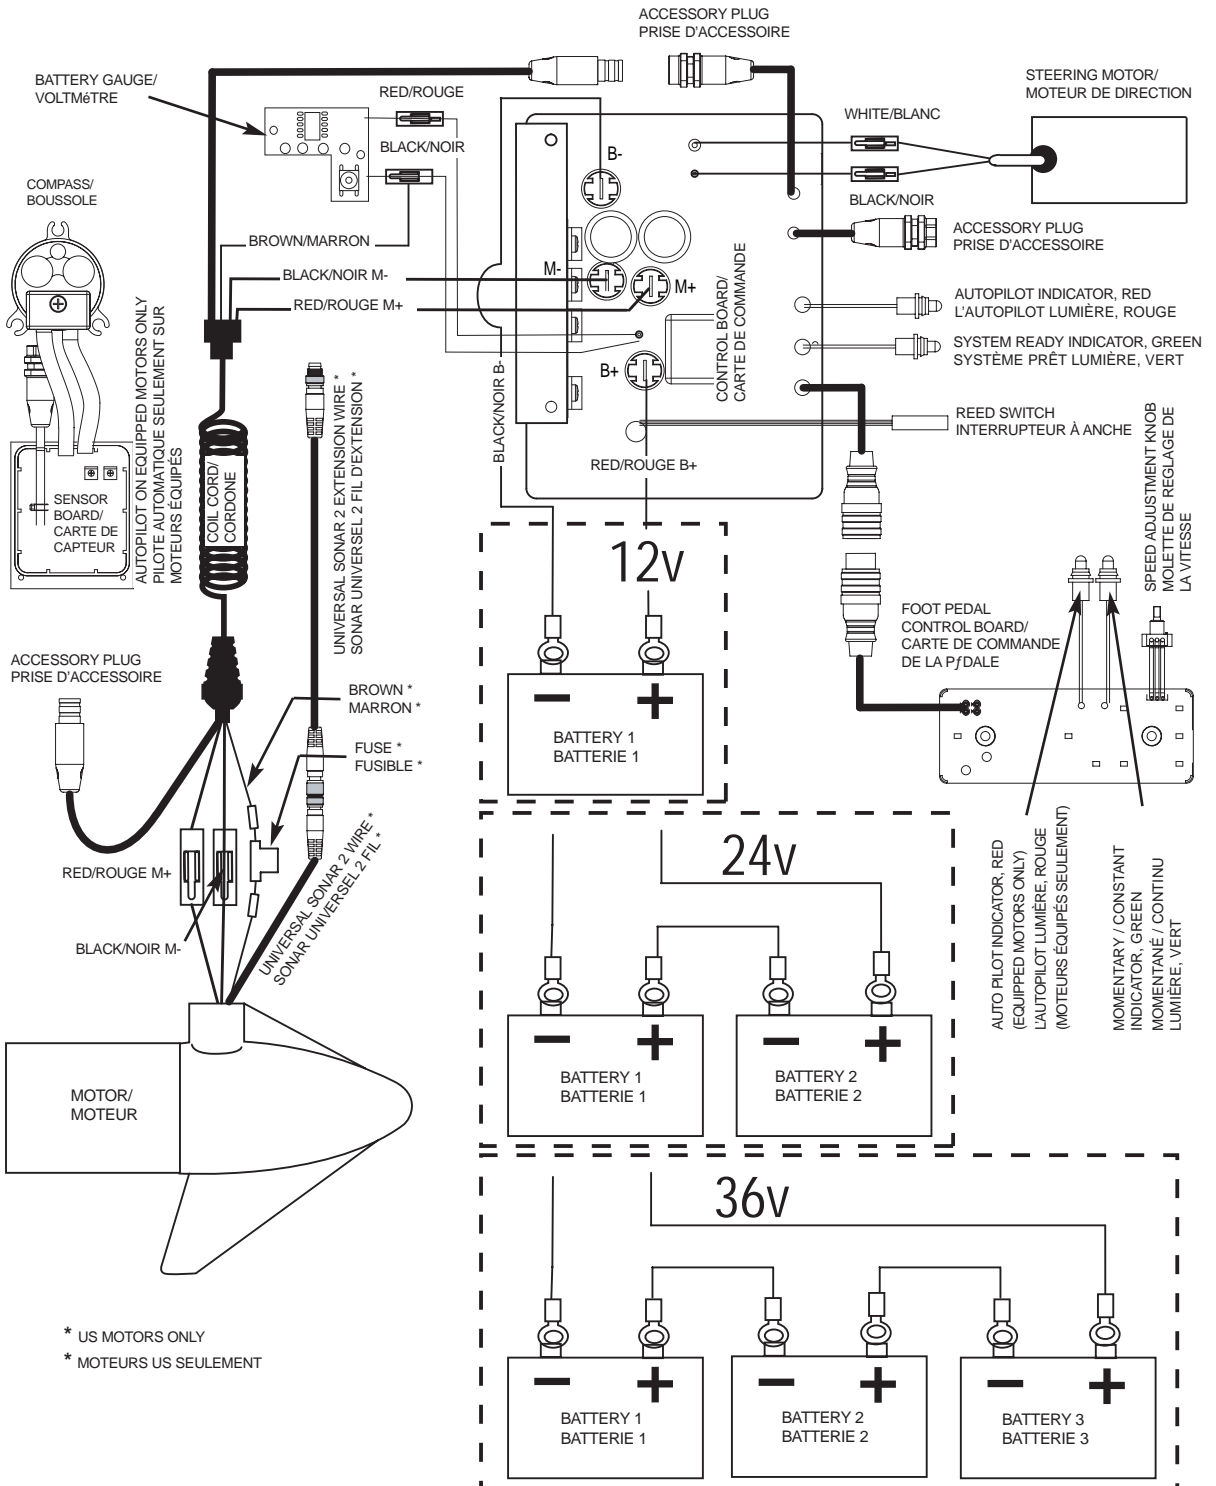

Seal & Oring Kit p/n 2889460

* This item is part of an assembly. This item cannot be sold separately due to machining and /or assembly that is required.

P/N 2324931

REV. N 12-07

Click here to order Minn Kota parts. www.warnersdockonline.com
888/222-3625

Terrova 80 is 24-volts only!

* US MOTORS ONLY
* MOTEURS US SEULEMENT