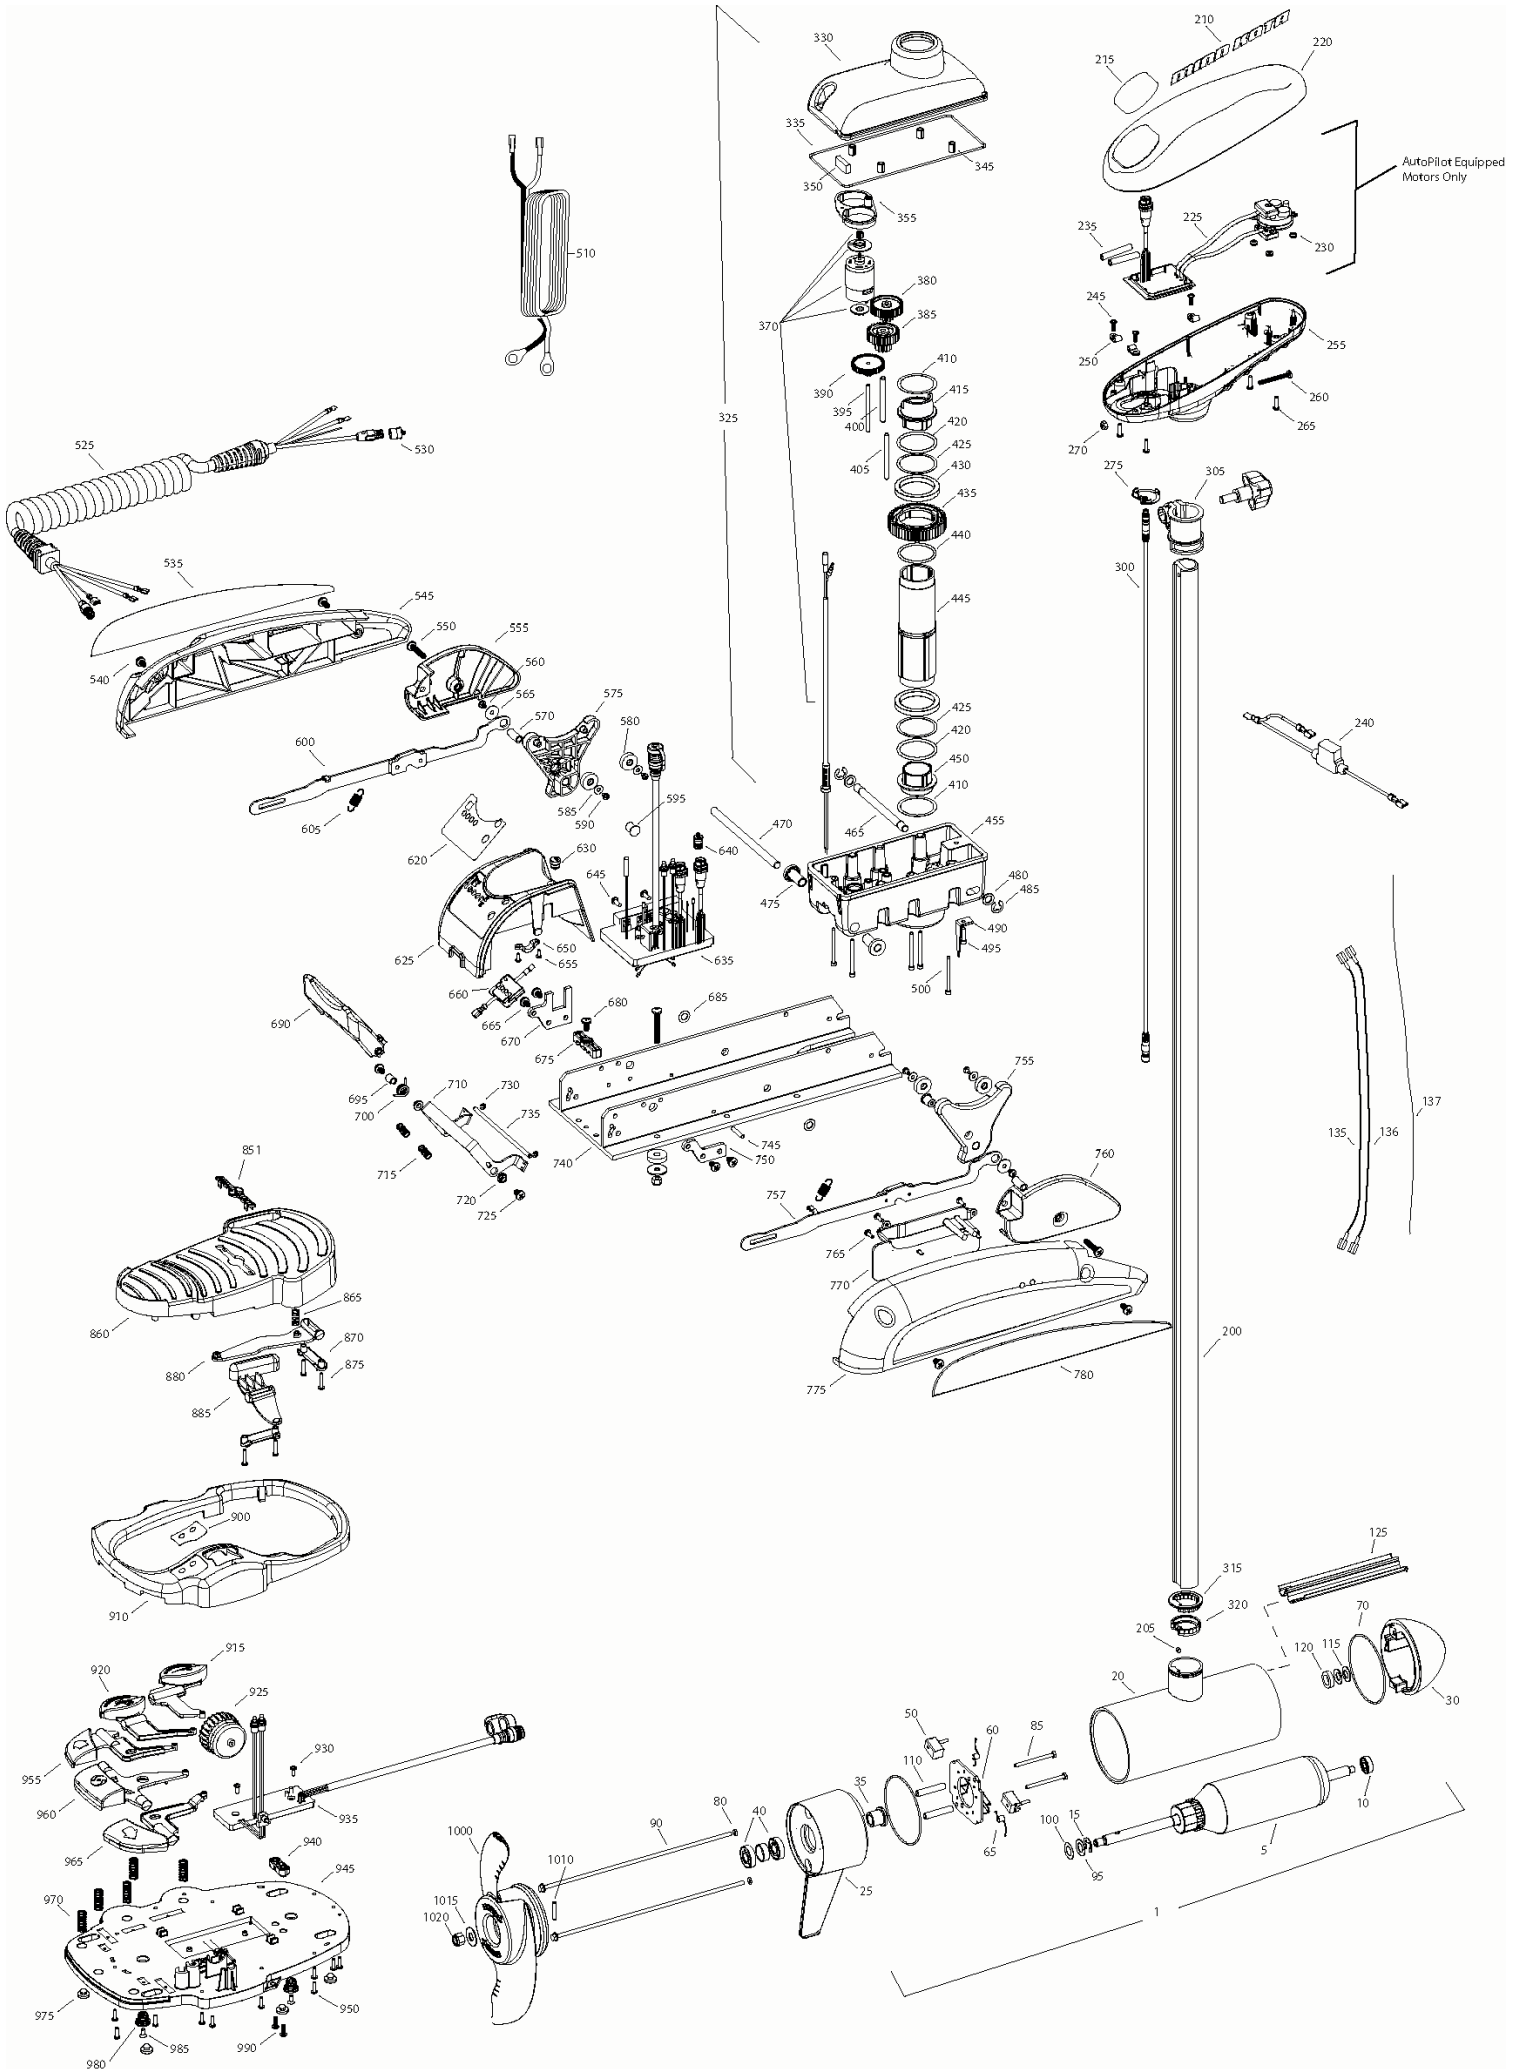

80 TERROVA
80 LBS THRUST
24 VOLT 56 AMPS
45", 54" OR 60" SHAFT

for use with "AI" serial numbers
3-year warranty from the date of purchase

Click here to order parts. www.warnersdockonline.com 888-222-3625