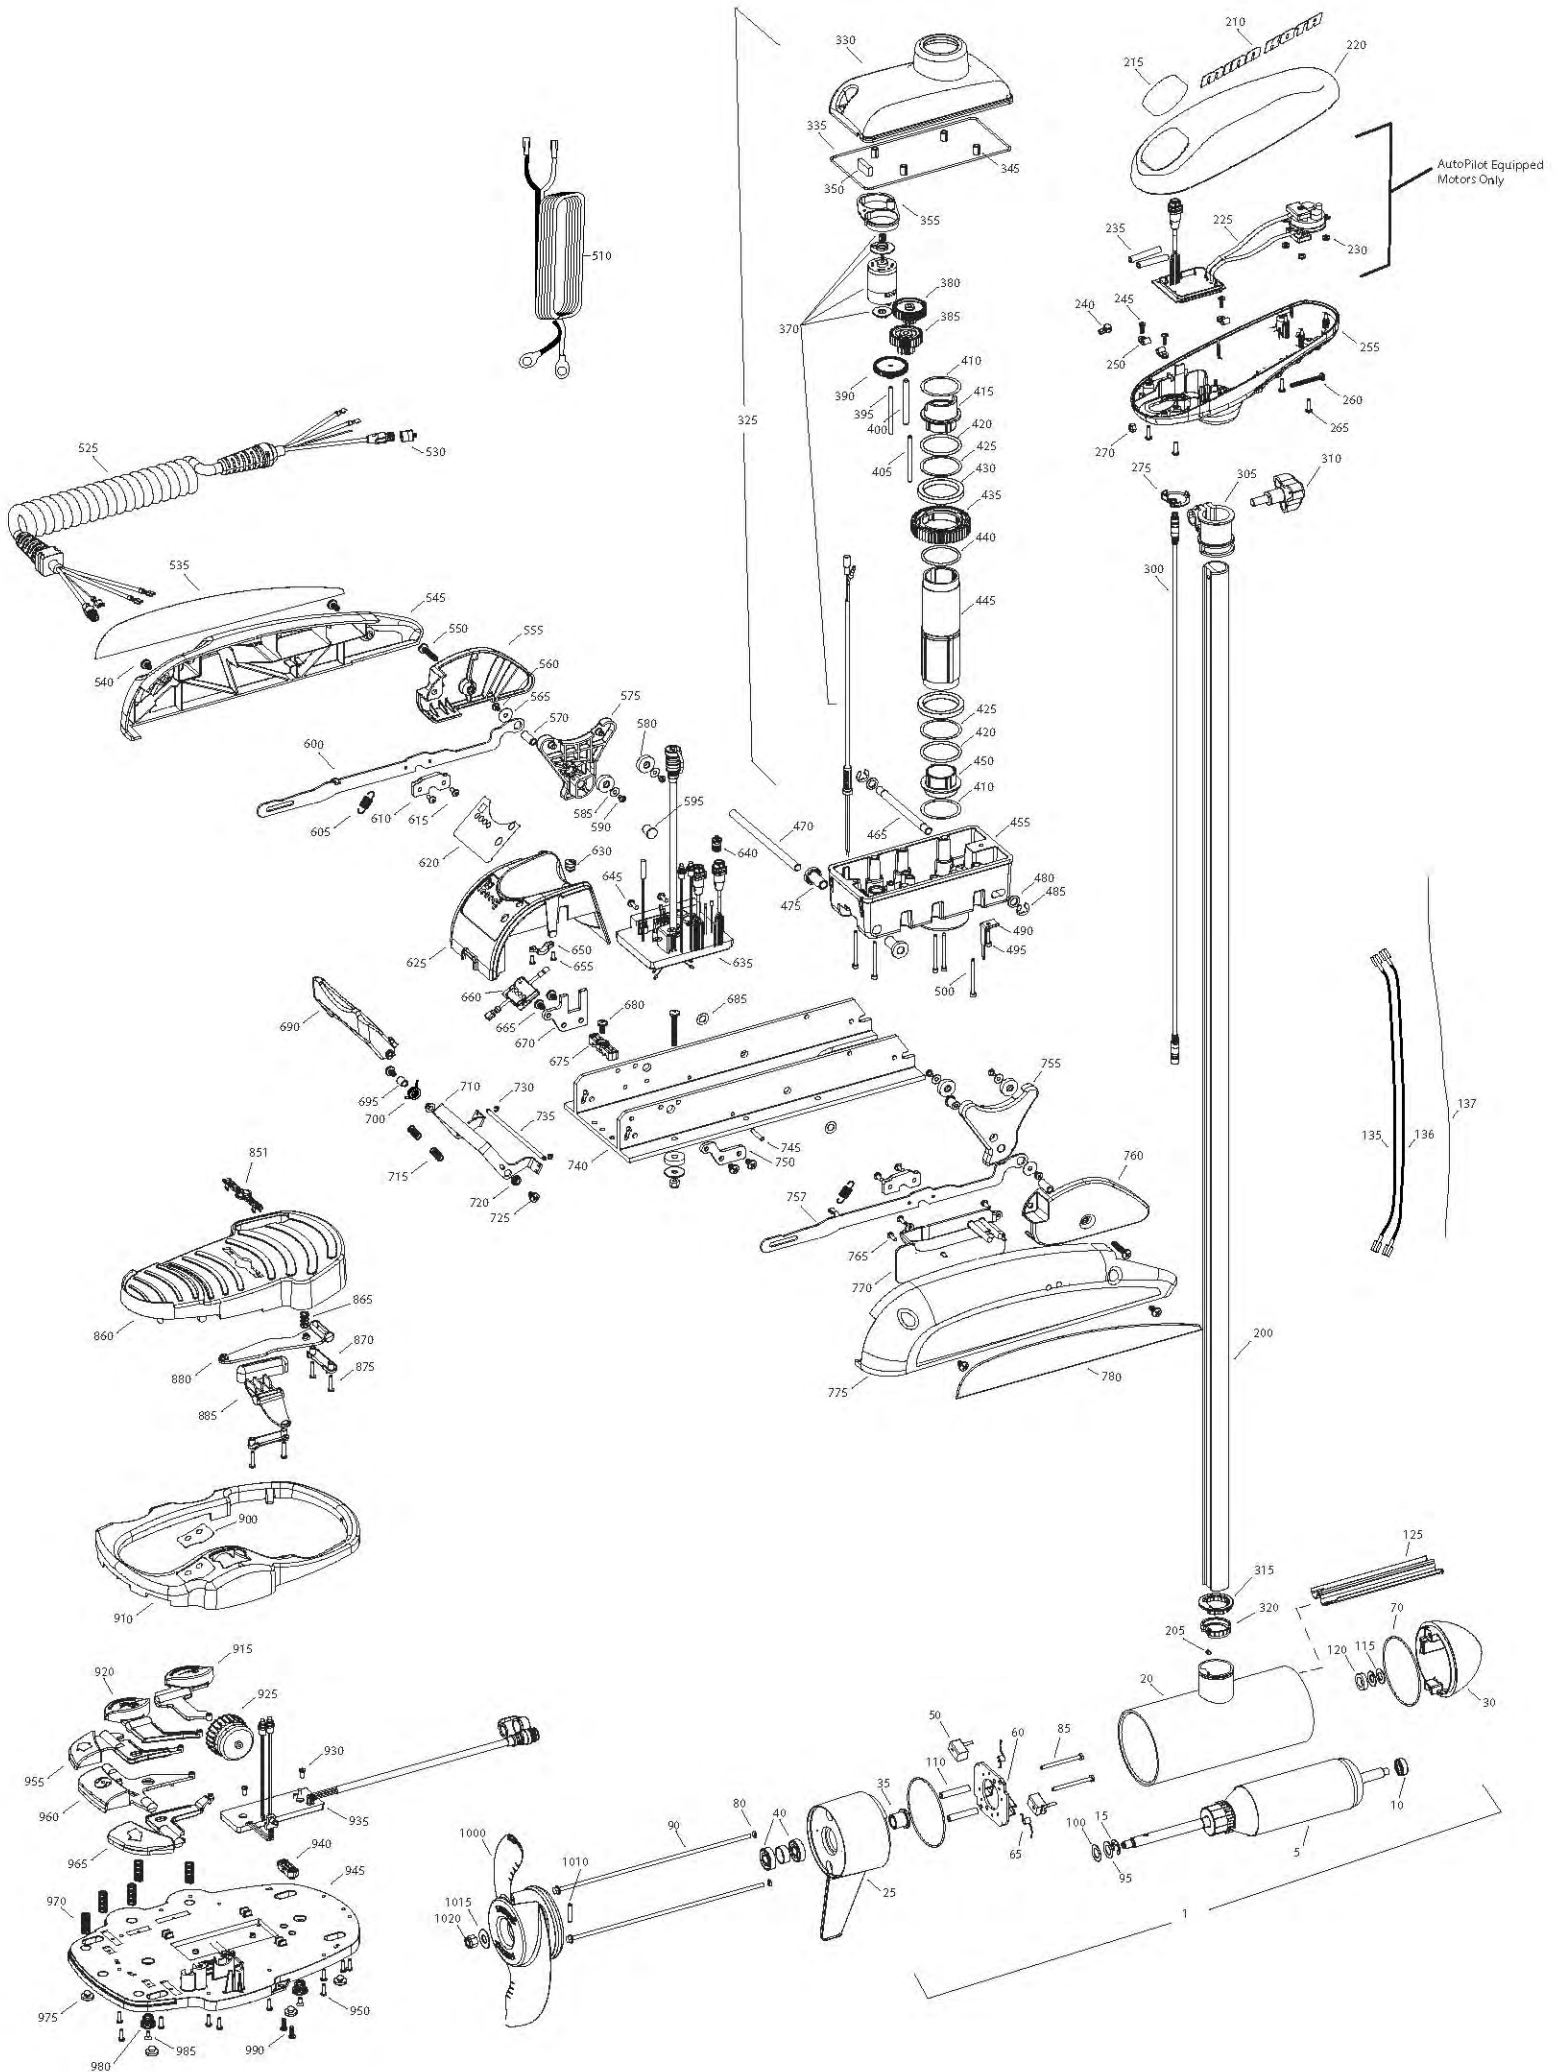

80 TERROVA
80 LBS THRUST
24 VOLT 56 AMPS
54" OR 60" SHAFT

for use with "AH" serial numbers
3-year warranty from the date of purchase

Click here to order parts. www.warnersdockonline.com 888/222-3625

Item	P/N	Description	Qty	Item	P/N	Description	Qty	Item	P/N	Description	Qty	Item	P/N	Description	Qty
1	2777002	24V Motor 60" FW	1	305	2771500	Depth collar	1	■	2770250	Cover, speed control with decal	1	965	2323701	Button, steer, right	1
	2777001	24V Motor 54" FW	1	315		Included in #305 assembly		620	2325650	Decal, speed control	1	970	2322704	Spring, foot pedal	5
	2777000	24V Motor 45" FW	1	320		Included in #305 assembly		625	2320210	Cover, speed control	1	975	2994859	Bumper, bag assy	1
	2777004	24V Motor US2 60"	1	325	2997020	Steering housing	1	630	2322901	Strain relief	1	980	2322706	Spring, barrel	2
	2777003	24V Motor US2 54"	1	330	2326501	Steering housing top	1	635	2324012	Control board, 24-36v	1	985	2323420	Screw, 8-18 x .375	2
	2777005	24V Motor US2 45"	1	335	2324604	O-ring, case seal	1	640	2320203	Cap, dust, control board	1	990	2372100	Screw, 8-18 x .625	2
5	2-100-214	Armature assembly	1	345	2305605	Roll pin 5/16	4	645	2323406	Screw, 10-24 x	2				
10	140-010	Bearing	1	350	2308601	Breather, filter	1	650	2321315	Holder, connector	1	■	1378132	Propeller kit WW2	
15	788-040	Retaining ring	1	355	2328610	Cradle, motor	1	655	2332103	Screw, 6-20 x .375	2	■	2994876	Propeller bag assy	
20		Included in #200 assembly		370	2777020	Motor, steering assembly	1	660	2074071	Battery meter, 24v	1	1000	2331160	Propeller WW2	1
25	2-300-170	Brush end housing assembly	1	380	2302255	Gear, cluster 3rd stage	1	665	2323402	Screw, 1/4-20 x .375	4	1010	2262658	Drive pin, large	1
30	421-276	Plain end housing assembly STD	1	385	2302250	Gear, cluster 2nd stage	1	670	2321940	Bracket, strain relief	1	1015	2091701	Washer, prop, large	1
	9421-286	Plain end housing US2 60"	1	390	2302245	Gear, cluster 1st stage	1	675	2321310	Strain relief, wire	1	1020	2093101	Nut, nylock, prop, large	1
	9421-285	Plain end housing US2 54"	1	395	2302610	Shaft, gear 1st stage	1	680	2323405	Screw, 1/4-20 x .5	1				
	9421-284	Plain end housing US2 45"	1	400	2302620	Shaft, gear 3rd stage	1	685	2013100	Speed nut, .375	2	■	2994864	Mounting hardware bag assy	
35	144-017	Flange bearing	1	405	2302615	Shaft, gear 2nd stage	1	690	2320215	Handle, release cover	1				
40	880-025	Seal	2	410	2321704	Washer, thrust	2	695	2301700	Bushing,	1				
50	188-094	Brush	2	415	2321515	Liner, output tube	1	700	2322701	Spring, release handle	1				
60	2-600-199	Brush plate assembly	1	420	2324608	O-ring, 224	2	710	2320400	Handle, release FW	1				
65	975-041	Brush spring	2	425	2321720	Shim, O-ring	2	715	2322712	Spring, release handle	2				
70	701-043	O-ring, motor	2	430	2327308	Bearing, ball sealed	2	720	2322604	Bushing, handle	2				
80	701-009	O-ring, thru-bolt	2	435	2322200	Gear, output	1	725	2332104	Screw, 1/4-20 x .625	2				
85	830-027	Screw, 10-32 x 2	2	440	2324601	O-ring, output gear	1	730	2323000	E-clip, 3/16, SS	2				
90	830-095	Thru-bolt	2	445	2322030	Tube, output machined	1	735	2322606	Pin, follower, handle	1				
95	990-051	Washer, steel	2	450	2321510	Collar, drive, bottom	1	740	2321901	Base extrusion, machined	1				
100	990-052	Washer, nylatron	2	455	2326506	Steering housing, Bottom	1	745	2322912	Spring pin,	2				
110	973-025	Spacer, brush plate	2	465	2322600	Pin, latch, zp	1	750	2321950	Bracket, sideplate	1				
115	992-010	Washer, Belleville	2	470	2322602	Pin, pivot, zp	1	755	2323900	Ramp, 4" right	1				
120	990-045	Spacer, thrust	1	475	2327310	Bushing, pivot pin	2	757	2994204	Arm, release, Right	1				
125	582-013	Clip, retaining, short	1	480	2321702	Washer, flat .375	2	760	2321920	Skid, right	1				
135	640-025	Leadwire, black	1	485	2263011	E-ring .375	2	765	2301310	Screw, 8-18 x .5	3				
136	640-133	Leadwire, red	1	490	2322702	Spring, latch pin	2	770	2320220	Cover, access, FW	1				
137	640-317	Groundwire, brown, US2 only	1	495	2323410	Screw, 8-32 x .75	1	775	2321910	Sideplate, right	1				
200	2777096	Tube, composite 60" FW	1	500	2323408	Screw, 8-32 x 2	7	780	2325640	Decal, sideplate, right	1				
205		Included in #200 assembly		510	2090651	Leawire, 10 ga	1	850	2994720	Foot pedal	1				
210	2325665	Decal, cover	2	525	2991273 / 2991271	Coil cord 45"/54"-60"	1	851	2326710	Plug, foot pedal	1				
215	2325674	Decal, ctrl box 80	1		2991274 / 2991272	Coil cord, US2 45"/54"-60"	1	860	2324400	Pedal, heel-toe	1				
	2325675	Decal, ctrl box 80 US2	1	530	2320202	Cap, dust, coil cord, non-AP only	1	865	2322714	Spring, momentary	1				
	2325676	Decal, ctrl box 80 Autopilot	1	535	2325641	Decal, sideplate, left	1	870	2321300	Clamp	2				
	2325677	Decal, ctrl box 80 Autopilot & US2	1	540	2323404	Screw, 1/4-20	4	875	2223430	Screw, 8 x .75	4				
220	2320200	Cover, ctrl box	1	545	2321915	Sideplate, left	1	880	2328600	Flex finger	1				
225	2324030	Ctrl board, compass, Autpilot only	1	550	2263426	Screw, 1/4-20 x 1.25	2	885	2323710	Button, momentary, left	1				
230	2302960	Grommet, compass, Autopilot only	3	555	2321925	Skid, left	1	900	2325660	Decal, foot pedal	1				
235	2065400	Wire insulator	2	560	2323422	Screw, 10-24 x .375	2	910	2320205	Cover, heel-toe	1				
240	2218200	Fuse holder, US2 only	1	565	2321700	Washer, #10 SS	2	915	2323725	Button, AP	1				
245	2372100	Screw, 8-18 x .625	3	570	2327306	Bushing, pivot	2	920	2323715	Button, Mom/Con	1				
250	2052510	Cable clamp	3	575	2323905	Ramp, 4" left	1	925	2320100	Knob, speed, foot pedal	1				
255	2322500	Ctrl box	1	580	2325115	Pad, rubber rest	4	930	2332103	Screw, 6-20 x .375	2				
260	2332102	Screw, 10-24	1	585	2321706	Washer, #8	4	935	2324020	Control board, foot pedal	1				
265	2372100	Screw, 8-18 x .625	4	590	2323412	Screw, 8-18 x .25	4	940	2322900	Strain relief, foot pedal	1				
270	2333101	Nut, 10-24	1	595	2324705	Insert, ramp	2	945	2324500	Base plate, foot pedal	1				
275	2224700	Plug, ctrl box, US2 motors only	1	600	2994202	Arm, release, left	1	950	2301310	Screw, #8 x .5	10				
	2224702	Plug, ctrl box	1	605	2322710	Spring, extension	2	955	2323700	Button, steer, left	1				
300	2211415	Universal sonar 2 extension cable	1					960	2323705	Button, momentary	1				