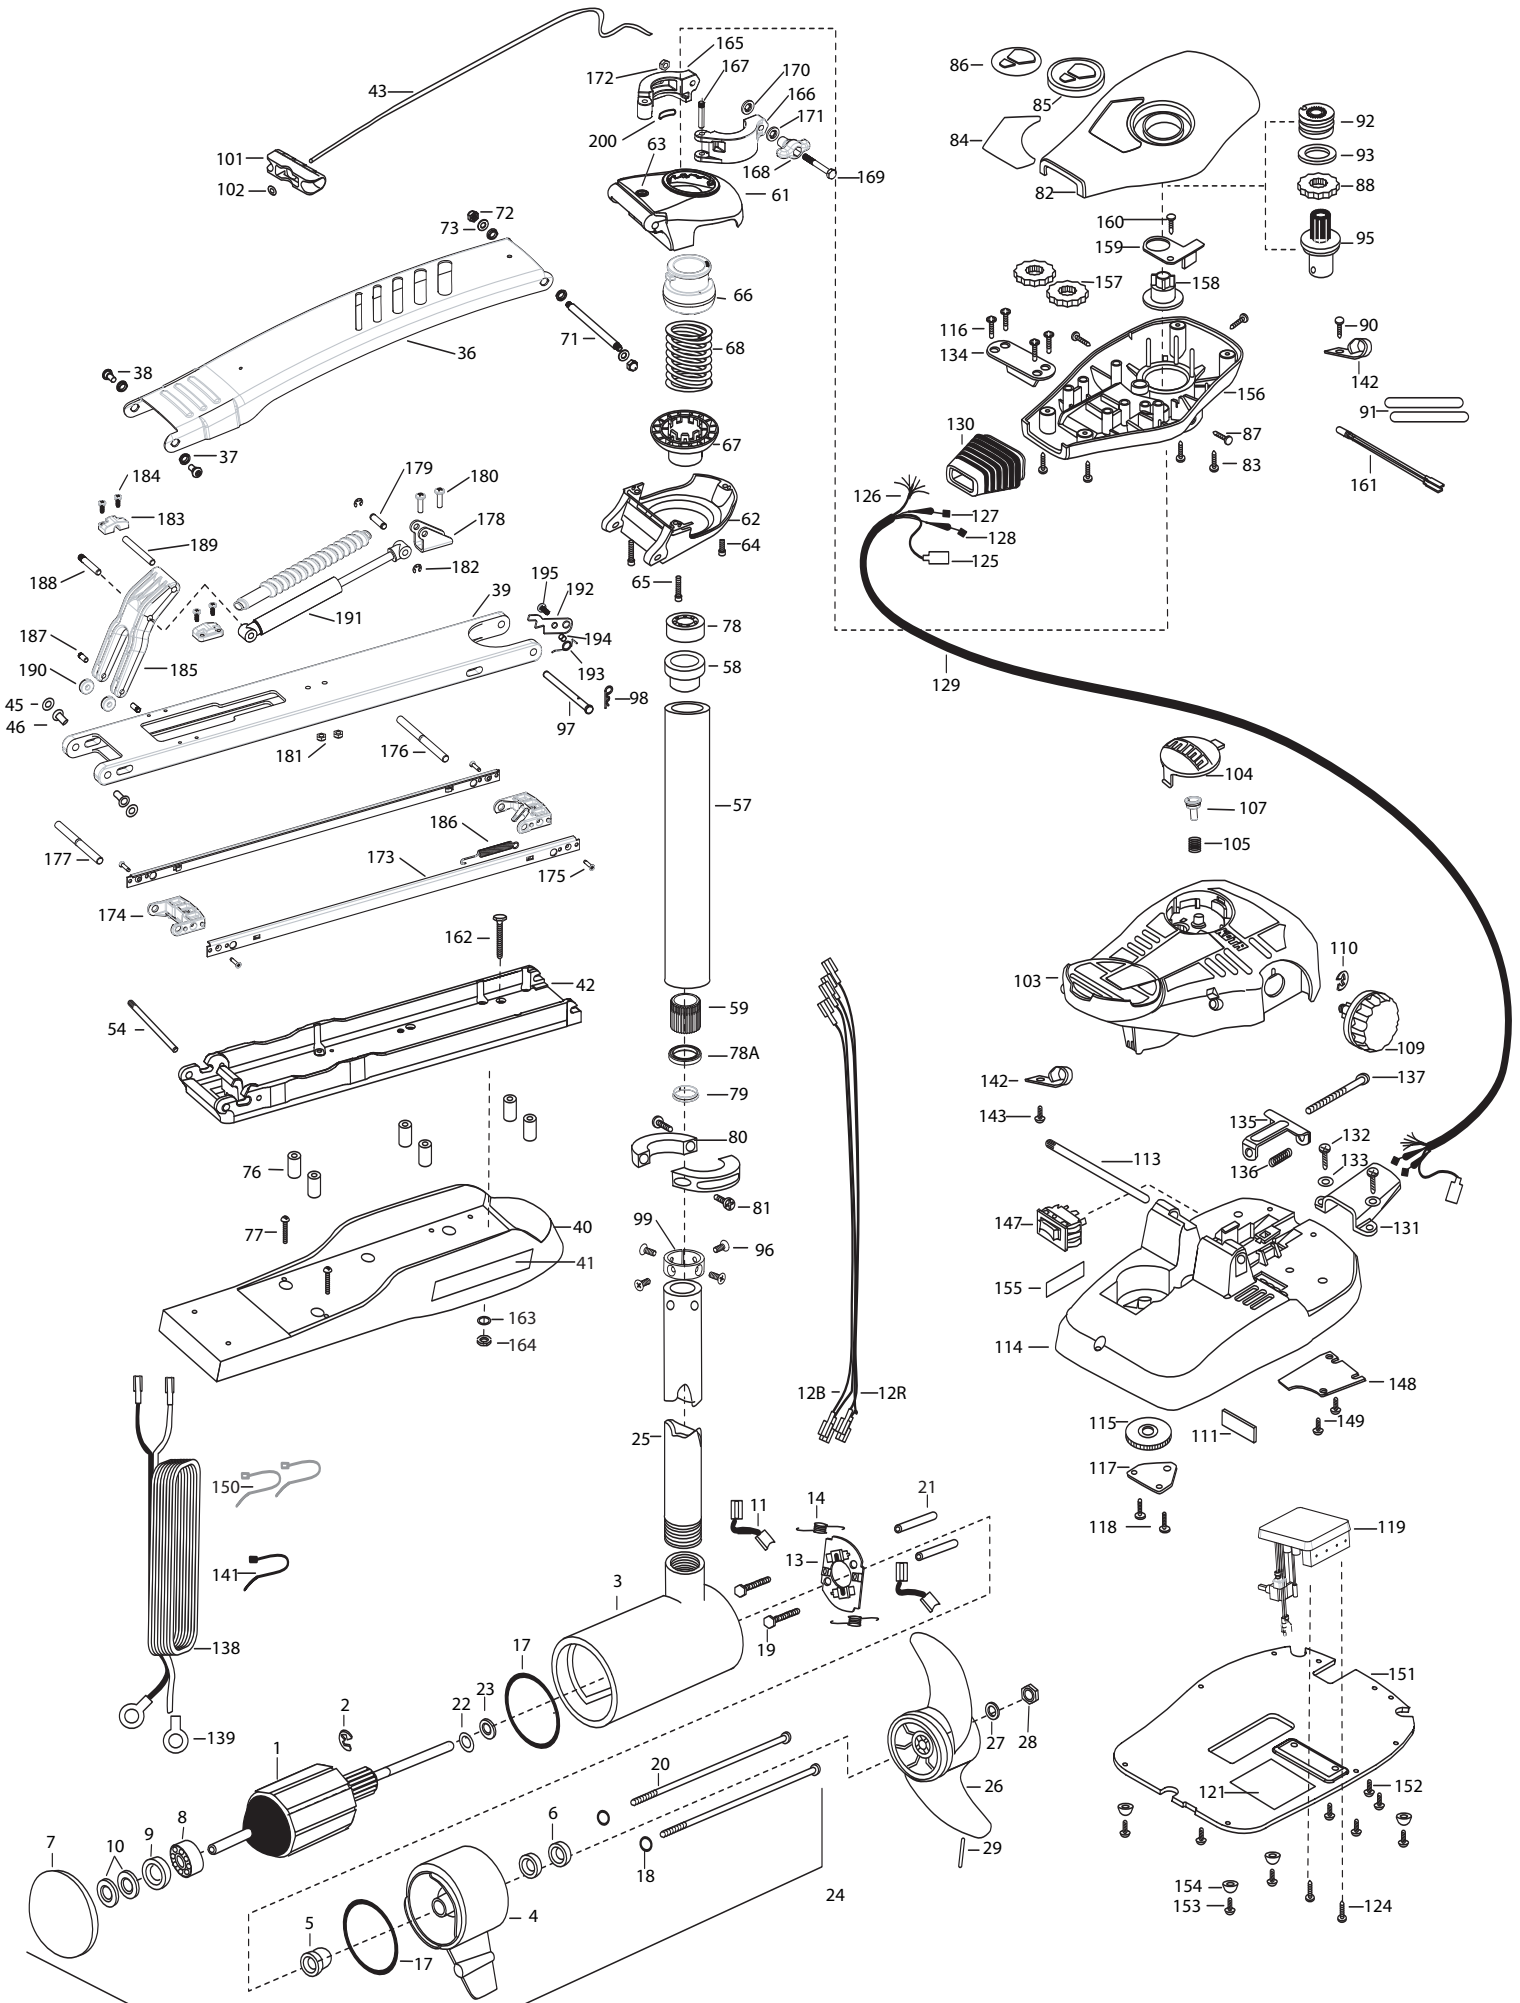

MAXXUM PRO 101 FC
101 LBS THRUST
36 VOLT 46 AMPS
42" SHAFT

for use with "AG" serial numbers
3-year warranty from the date of purchase

Click here to order parts. www.warnersdockonline.com 888/222-3625

1	2-100-216	ARMATURE ASSEMBLY 36V 4"	72	2223100	NUT- NYLON [2.EA]	139	2020700	TERMINAL RING, 3/8 [2.EA]
2	788-040	RETAINING RING	73	2261722	WASHER [2.EA]	141	2256300	TIE WRAP-5.5 BLACK
3	2-200-110	HOUSING ASSEMBLY CENTER 4.0	■	2994832	BAG ASSEMBLY	142	2263201	CLAMP WIRE HARNESS MICRO [2.EA]
	2-200-120	HOUSING ASSEMBLY CENTER 4.0- SONAR	*76	2261505	SPACER, MOTOR REST [6.EA]	143	2332103	SCREW-6-20 X 3/8 THD SS
4	2-300-160	BRUSH END HOUSING ASSEMBLY	*77	2263434	SCREW, 8-18 X 1 PPH SS [2.EA]	147	2254031	SWITCH-MOM/OFF/COM
5	144-017	BEARING- FLANGE (SERVICE ONLY)	78	2266000	BEARING, BALL-STEEL	148	2266412	SWITCH PLATE, PT PEDAL
6	880-025	**SEAL [2.EA]	78A	2266001	BEARING, CARTRIDGE	149	2332103	SCREW-6-20 X 3/8 THD SS [2.EA]
7	9421-279	PLAIN END HOUSING ASSEMBLY- SONAR	79	2266116	BEARING, SPLIT RING	150	2256301	TIE WRAP-5.5 WHITE [2.EA]
	421-276	PLAIN END HOUSING ASSEMBLY	80	2771617	COLLAR HALF-ZINC-2 PER- KIT	151	2264511	BOTTOM PLATE, MAXXUM PT
8	140-010	BALL BEARING	81	2263452	SCREW-1/4-20 X 3/4 SHCS SS [2.EA]	152	9953104	SCREW-8 X 1/2 PPH SS [5.EA]
9	990-045	THRUST SPACER	82	2260283	CONTROL BOX COVER-MAXXUM	153	2263455	SCREW #12 [4.EA]
10	992-010	SPRING WASHER [2.EA]	83	2372100	SCREW-8-18 X 5/8 THD [4.EA]	154	2265126	BUMPER [4.EA]
11	186-094	BRUSH [2.EA]	84	2265642	DECAL COVER, MAXXUM 101	155	2266610	DECAL-ON/OFF SWITCH
12B	640-014	BRUSH LEAD BLK 10 AWG 51-1/2		2265649	DECAL COVER, MAXXUM 101-SONAR	156	2262535	CONTROL BOX-PLASTIC AT'S
12R	640-118	BRUSH LEAD RED 10 AWG 53	85	2260150	POINTER DISC TRNSLCNT RED	157	2267800	GEAR-INDICATOR [2.EA]
13	738-004	BRUSH PLATE 4"	86	2265800	DECAL-INDICATOR	158	2262220	INDICATOR-DRIVE
14	975-041	SPRING- TORSION [2.EA]	87	2053414	SCREW-#8-32 X 1/2 TRI-LOBE [3.EA]	159	2261905	BRACKET/INDICATOR
17	701-043	**O-RING [2.EA]	88	2267800	GEAR-INDICATOR	160	2301310	SCREW-8-18 X 1/2 SS
18	701-009	**O-RING —THRU BOLT [2.EA]	90	2301310	SCREW-8-18 X 1/2 SS	161	2264015	LIGHT/INDICATOR
19	830-027	SCREW -SELF THREAD 10-32X2 [2.EA]	91	2355410	SHRINK TUBE-3/8 OD X 2- [2.EA]	■	2994830	BAG ASSEMBLY-MAXXUM
20	830-094	THRU BOLT 12-24X10.31 [2.EA]	92	2232360	PULLEY-CABLE DRUM	*162	2263431	SCREW 1/4-20 X 3.5 PPH [6.EA]
21	973-025	SPACER- BRUSH PLATE [2.EA]	93	2261730	WASHER-NYLON	*163	2261713	WASHER-1/4 FLAT S/S [6.EA]
22	990-051	WASHER- STEEL	95	2996247	PINION/RACE ASSEMBLY	*164	2263103	NUT-1/4-20 NYLOCK-JAM [6.EA]
23	990-052	WASHER- NYLATRON	96	2223468	SCREW-8-32 X 7/16 ZN PL [4.EA]	■	2991550	CLAMP COLLAR ASSEMBLY
24	2316280	MOTOR ASSEMBLY 36V 4" VARS	97	2262607	PIN- CLEVIS ZP	165	2071550	CLAMP COLLAR "A"
	2326280	MOTOR ASSEMBLY 36V 4" VARS- SONAR	98	2260800	SPRING CLIP SS	166	2071555	CLAMP COLLAR "B"
25	2032003	TUBE COMP W/4 HOLE 42"	99	2071560	SPLIT COLLAR	167	2072621	PIN-KNURLED
■	1378132	PROPELLER KIT	101	2150400	GULL-GRIP	168	2070120	KNOB-CLAMP COLLAR
26	2331160	PROPELLER W.WEDGE 2	102	2151700	WASHER-EYE SHAFT .562 OD	169	2073412	SCREW 1/4-28 X 2 3/4" SS
27	2091701	WASHER-PROP LARGE	103	2790002	FOOT PEDAL/PLUG ASSEMBLY	170	2071718	WASHER #10 NYLON RETAINING
28	2093101	NUT-PROP NYLOCK SS	104	2993702	PUSH-BUTTON MAGNET ASSEMBLY	171	2071716	WASHER - FLAT SS
29	2262658	PIN-DRIVE SS	105	2302732	SPRING-LOWER PEDAL SS	172	2073102	NUT - HEX 1/4 - 28 SS
■	2991740	MOUNT,BOW ASSEMBLY, FW STD W/BG	107	2260810	CLIP, REED SWITCH	173	2263610	TIE RAIL SHORT [2 EA.]
36	2264250	ARM UPPER-FW STD	109	2260160	KNOB-SPEED CONTROL VAR	174	2262645	LATCH PIN HOLDER [2 EA.]
37	2293501	BUSHING, STAINLESS STEEL [4.EA]	110	2263000	E-RING TRU-ARC#5133-43	175	2263456	SCREW #8 - 3/4" BTFH SS [4 EA.]
38	2263500	BOLT, SHOULDER MAXXUM [2.EA]	*111	2266413	PLATE -TENSION SCREW FTPEL.	176	2262661	LATCH PIN, GROOVED FRONT SS
■	2774331	LOWER ARM ASSEMBLY,STD,FW,101#	113	2260511	PIN-PIVOT A/T PT PDL	177	2262663	LATCH PIN, GROOVED REAR SS
39	2264330	ARM-LOWER ASSEMBLY,STD,FW,EXT	114	2774550	FT PEDAL BASE/PIN ASSEMBLY	178	2261990	BRACKET, CYLINDER FRONT
40	2263912	MOTOR REST STD MAXXUM	115	2262301	PULLEY- FOOT PEDAL	179	2262665	PIN, FRONT SHOCK MOUNT
41	2265508	DECAL-MAXXUM,MOTOR REST [2.EA]	116	2223430	SCREW- 8X3/4 PPH TYPE 25 SS [4.EA]	180	2332104	SCREW 1/4-20 X 5/8" PH SS [2 EA.]
42	2773987	BOWPLATE- FW STD MACH/INSERT	117	2266400	COVER-PULLEY STAMPING	181	2073100	1/4-20" NUT SS [2 EA.]
43	2251601	ROPE 40" MAXXUM MOUNT	118	2301310	SCREW-8-18 X 1/2 SS [2.EA]	182	2263006	E-CLIP 5/16" SHAFT SS [2 EA.]
45	2261708	WASHER-3/8X1/2X.016 [2.EA]	119	2264052	CONTROL BOARD ASSEMBLY 24V MAX	183	2261995	BRACKET- REAR [2 EA.]
46	2236000	BEARING NYLINER- [2.EA]	121	2365107	INSULATING PAD 2.3 X 3.2	184	2223454	SCREW #10-32 X 1/2" PH SS [4 EA.]
54	2260506	HINGE-PIN HEADLESS ZINC	124	2263455	SCREW, 10-32 X 1/2 [2.EA]	185	2261545	YOKE-GAS ASSIST
■	2772085	TUBE W/BEARING RACE ASSEMBLY 42"	125	2211400	EXTENSION CABLE- SONAR	186	2262722	SPRING EXTENSION
57	2272085	TUBE -OUTER 21" 4 HOLES [FOR 42"]	126	2261220	WIRE HARNESS AT & MAX 82.5	187	2262635	PIN ROLLER SS [2 EA.]
58	2266260	BEARING RACE-(565T)	127	2267505	CABLE ASSEMBLY-RIGHT 5'	188	2262667	PIN-KNURLED SS
59	2267307	BUSHING, OUTER TUBE	128	2267515	CABLE ASSEMBLY-LEFT 5'	189	2262669	PIN-YOKE PIVOT SS
■	2991763	BOWGUARD ASSEMBLY-FT CTRL,MAX	129	2265430	CABLE JACKET 5'	190	2262320	ROLLER YOKE [2 EA.]
61	2772319	BRACKET BASE TOP/EYELETASSEMBLY	130	2265110	BOOT-CONTROL BOX	191	2998429	CYLINDER/SHOCK BOOT ASSEMBLY
62	2991770	BRKT BOTTOM/BEARING FW ASSEMBLY	131	2265115	BOOT-FOOT PEDAL BASE	192	2262670	LATCH PIN STOP LEVER
63	2262315	EYELET KIT -ROPE	132	2372100	SCREW-8-18 X 5/8 THD SS [2.EA]	193	2262723	SPRING, MAXXUM PRO
64	2263423	SCREW 5/16-18 X 1 SHCS	133	2261714	WASHER-MAXXUM PT PDL [2.EA]	194	2301700	SPACER-RELEASE LEVER BRASS
65	2263425	SCREW 5/15-18 X 2-1/2 SHCS [2.EA]	134	2261901	BRACKET-CONDUIT AT/MAX	195	2332104	SCREW 1/4-20 X 5/8" SS
66	2071541	SPRING-SLEEVE UPPER	135	2263210	BRACKET-CONDUIT ADJUSTMENT	200	2075120	URETHANE PAD
67	2071535	SPRING SLEEVE, LOWER	136	2262720	SPRING-CONDUIT			
68	2262712	SPRING, BOWGUARD, NIK PL	137	2263463	SCREW-1/4-20 X 2 STL PPH			
71	2262605	PIN- THREADED ZP	138	2261233	LEADWIRE VARIABLE			