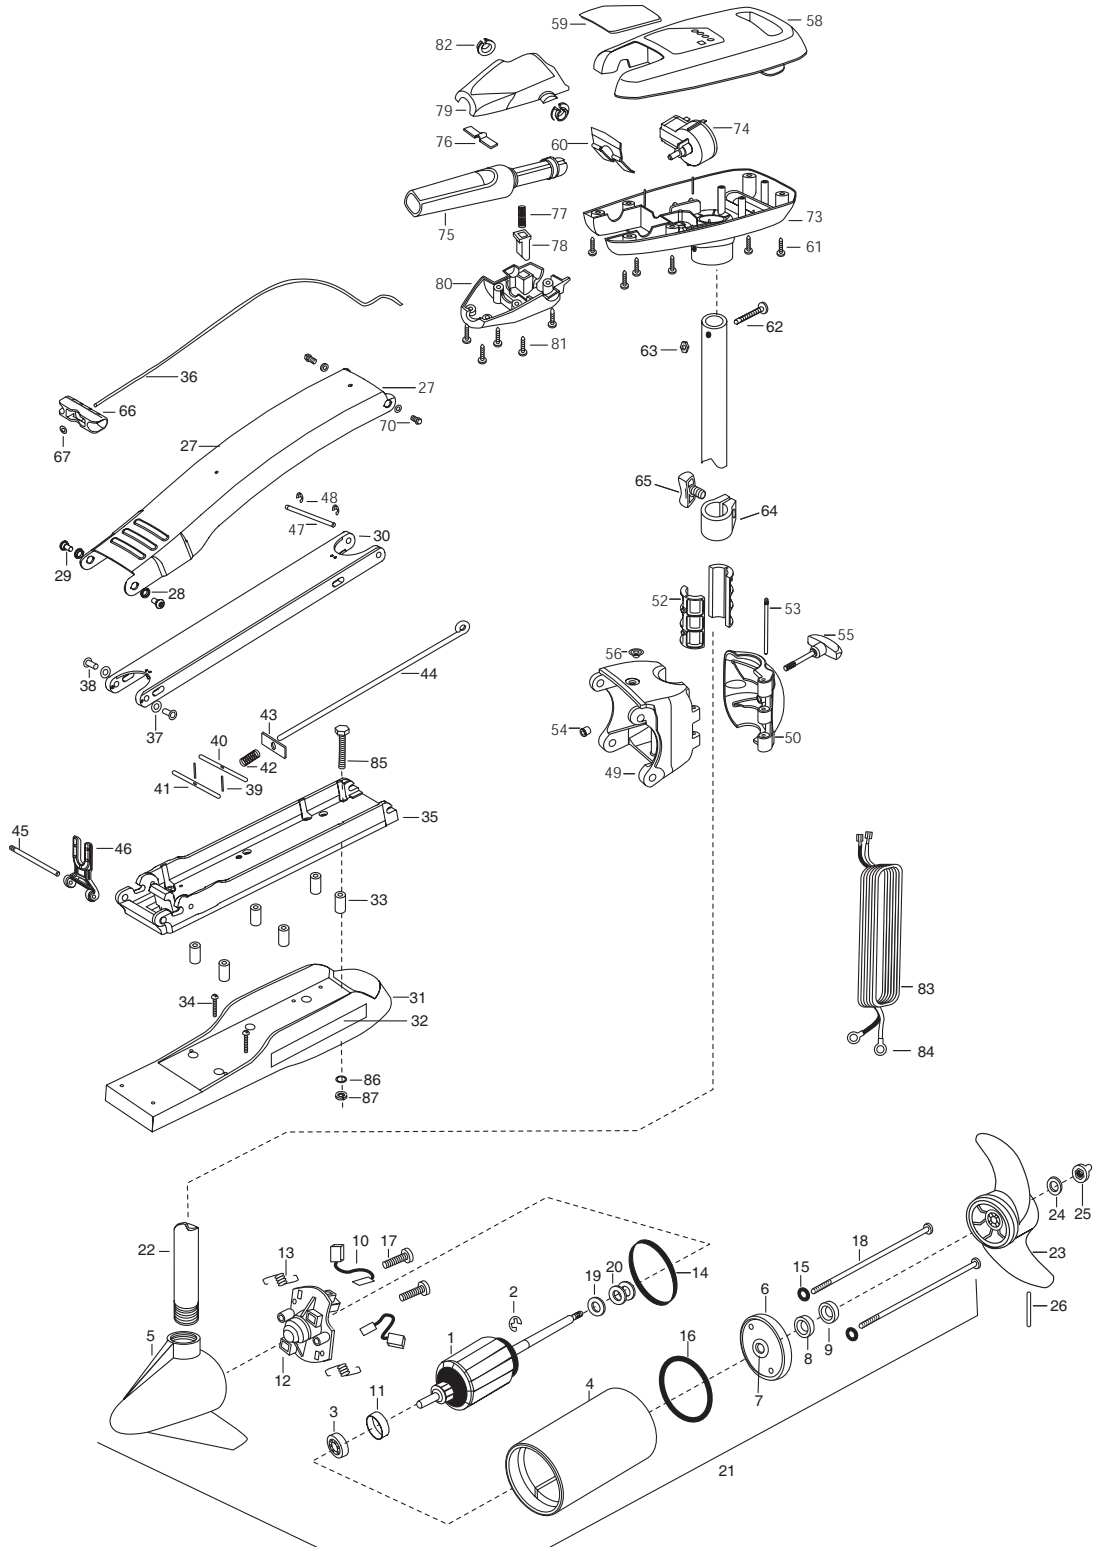

1	92-100-013	ARMATURE ASSEMBLY 12V 3.625 55#	31	2263914	MOTOR REST STD MAXXUM WHT	66	2150400	PULL-GRIP (RAW)
2	788-015	RETAINING RING	32	2065676	DECAL- MOTOR REST RT-W [2. EA]	67	2151700	WASHER-EYE SHAFT(.562 OD)
3	140-010	BEARING -BALL	33	2261505	SPACER, MOTOR REST [6.EA]	70	2263500	BOLT, SHOULDER [2. EA]
4	431-301	CENTER HOUSING ASSEMBLY 3.62 SW TXT WHT	34	2263434	SCREW, 8-18 X 1 PPH SS [2.EA]	73	2062552	CONTROL BOX PLAS W/HAND 5SP W
5	2-300-337	BRUSH END HOUSING ASSEMBLY 3.62 SPCO	35	2993983	BOWPLATE/INSERT	74	2064023	SWITCH-FWD/REV 5SP W
6	92-400-337	PLAIN END HOUSING ASSEMBLY 3.62	36	2251601	ROPE (40"), MAXXUM MOUNT	75	2990911	HANDLE ASSEMBLY-W/U-JOINT 5SP W
7	144-049	BEARING - FLANGE [SERVICE ONLY]	37	2261708	WASHER-3/8 X1/2X.010 SS [2.EA]	76	2302742	SPRING-DETENT (OFF) SS
8	880-003	**SEAL	38	2236000	BEARING NYLINER- [2.EA]	77	2302745	SPRING-RELEASE BUTTON SS
9	880-006	**SEAL WITH SHIELD	39	2152610	SPRING-PIN (LOCKBAR)	78	2303720	RELEASE BUTTON-HANDLE
10	188-036	BRUSH ASSEMBLY [2. EA]	40	2233601	LOCKBAR SS (NEW 500)	79	2060410	HANDLE (TOP HALF)
11	725-050	PAPER TUBE- BRUSH RETENTION	41	2233603	LOCK BAR, REAR - SS	80	2060415	HANDLE (LOWER HALF)
12	738-036	BRUSH PLATE W/HOLDER	42	2152701	SPRING-(LOCKBAR) SS [2.EA]	81	2303412	SCREW-6-20 X 5/8 SELF TAP [5.EA]
13	975-040	SPRING - TORSION [2. EA]	43	2262703	SPRING STOP	82	2060005	BEARING-HANDLE PIVOT [2.EA]
14	337-036	**GASKET	44	2153603	EYE SHAFT-2LOCKEAR STD	83	2090650	LEADWIRE (10 GA) RINGS
15	701-008	**O-RING [2. EA]	45	2260505	PIN-HINGE (HEADLE5S) SS	84	2020700	TERMINAL RING, 3/8 [2.EA]
16	701-081	**O-RING	46	2293811	YOKE,MAX MNT-POLYPROPYLE	■	2994830	BAG ASSEMBLY-MAXXUM
17	830-007	SCREW # 8-32 [2.EA]	47	2260512	HINGE PIN (MAX,A/T) S/S	85	2263431	SCREW 1/4-20 X 3.5 PPH [6.EA]
18	830-042	THRU BOLT 10-32 X 8.83 [2. EA]	48	2263011	E-RING 3/8 DIA. SHAFT [2. EA]	86	2261713	WASHER-1/4 FLAT S/S [6.EA]
19	990-067	WASHER - STEEL THRUST	49	2991863	HINGE BASE/INSERT ASSEMBLY,SW,	87	2263103	NUT-1/4-20 NYLOCK-JAM SS [6.EA]
20	990-070	WASHER - NYLATRON [2. EA]	50	2261859	HINGE DOOR STD WHT TEX			
21	2099097	MOTOR ASSEMBLY 12V 3.625 SW 5SPC 55-W	52	2151532	HINGE-SLEEVE HALF-AT [2. EA]			
22	2032033	TUBE (COMPOSITE) 42" BM W	53	2262642	PIN-HINGE DOOR, RT HNG,			
	2032034	TUBE (COMPOSITE) 52" BM W	54	2264706	INSERT-HINGE BASE (STD MT)			
■	1378122	PROPELLER KIT (includes prop, washer, nut, & pin)	55	2260186	KNOB-HINGE COVER SW S/S			
23	2091150	PROPELLER- WEEDLESS WEDGE	56	2232315	EYELET-ROPE STAINLESS STEEL			
24	2151726	WASHER- 5/16 STD SS	58	2060264	COVER-CTRL BOX RT WHITE			
25	2198400	ANODE- ZINC 3.25/3.62 LWR U	59	2195642	DECAL-COVER RT55/SC HC WHT			
26	2092600	PIN-DRIVE SS	60	2302743	SPRING-DETENT (HANDLE-TILT)			
■	2771886	MOUNT, BOW ASSEMBLY, SW STD W	61	2303412	SCREW-6-20 X 5/8 SELF TAP [6.EA]			
27	2264244	ARM-UPPER SW TXT WH	62	2332102	SCREW-10-24 X 1-3/4 SS			
28	2293501	BUSHING, STAINLESS STEEL [4.EA]	63	2333101	NUT-HEX SS NYLOC			
29	2263500	BOLT, SHOULDER (MAXXUM) [4.EA]	64	2031520	COLLAR-DEPTH (W/O INSERT)			
30	2994310	ARM-LOWER ASSEMBLY,STD,SW,EX/M	65	2011366	SCREW-COLLAR/NEW KNOB SS			