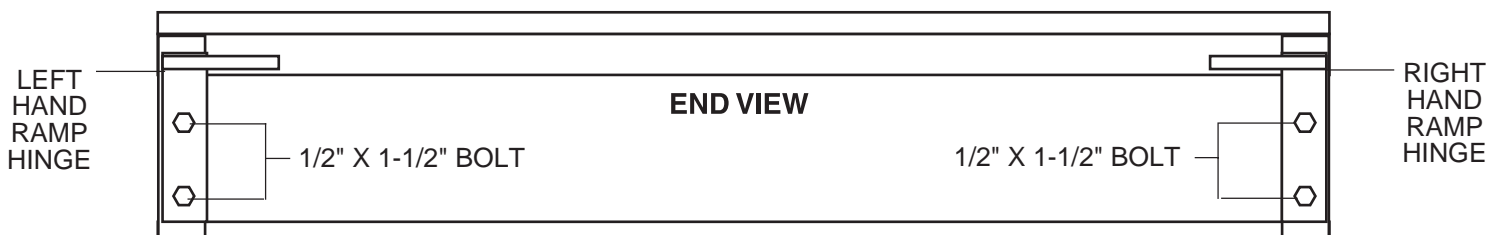

RAMP HINGES

For Roll-A-Dock
PART #D1HINDRA

Right Hand Ramp Hinge Parts List

(For Roll-A-Dock)

- 1 - Alum Right Hand Ramp Hinge – D1HINDRAR
- 1 - Steel Right Hand Ramp Hinge – D1HINDRSR
- 1 - Galv. Right Hand Ramp Hinge – D1HINDRGR
- 2 - 1/2" X 1-1/2" Bolts – NB12112G
- 2 - 1/2" Nuts – NN12S

Left Hand Ramp Hinge Parts List

(For Roll-A-Dock)

- 1 - Alum Left Hand Ramp Hinge – D1HINDRAL
- 1 - Steel Left Hand Ramp Hinge – D1HINDRSL
- 1 - Galv. Left Hand Ramp Hinge – D1HINDRGL
- 2 - 1/2" X 1-1/2" Bolts – NB12112G
- 2 - 1/2" Nuts – NN12S

TOP VIEW

LEFT HAND
RAMP HINGE

RIGHT HAND
RAMP HINGE

"Quality Since 1971"

HEWITT MACHINE & MFG, INC. Box 111 Nicollet, MN 56074 (507) 225-3421
www.hewitt-roll-a-dock.com e-mail: info@hewitt-roll-a-dock.com