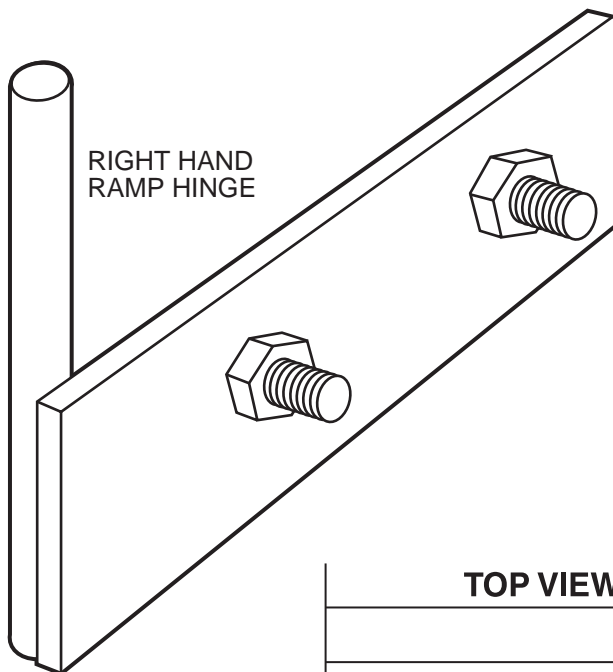

RAMP HINGES

For Roll-A-Dock
PART #D1HINDRA

Right Hand Ramp Hinge Parts List

(For Roll-A-Dock)

- 1 - Alum Right Hand Ramp Hinge – D1HINDRAR
- 1 - Steel Right Hand Ramp Hinge – D1HINDRSR
- 1 - Galv. Right Hand Ramp Hinge – D1HINDRGR
- 2 - 1/2" X 1-1/2" Bolts – NB12112G
- 2 - 1/2" Nuts – NN12S

Left Hand Ramp Hinge Parts List

(For Roll-A-Dock)

- 1 - Alum Left Hand Ramp Hinge – D1HINDRAL
- 1 - Steel Left Hand Ramp Hinge – D1HINDRSL
- 1 - Galv. Left Hand Ramp Hinge – D1HINDRGL
- 2 - 1/2" X 1-1/2" Bolts – NB12112G
- 2 - 1/2" Nuts – NN12S