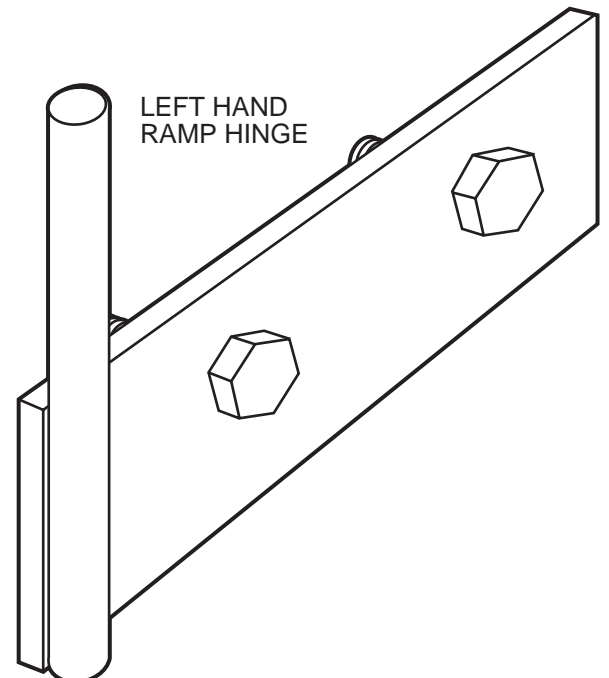

RAMP HINGES

For Roll-A-Dock
PART #D1HINDRA

Right Hand Ramp Hinge Parts List

(For Roll-A-Dock)

- 1 - Alum Right Hand Ramp Hinge – D1HINDRAR
- 1 - Steel Right Hand Ramp Hinge – D1HINDRSR
- 1 - Galv. Right Hand Ramp Hinge – D1HINDRGR
- 2 - 1/2" X 1-1/2" Bolts – NB12112G
- 2 - 1/2" Nuts – NN12S

Left Hand Ramp Hinge Parts List

(For Roll-A-Dock)

- 1 - Alum Left Hand Ramp Hinge – D1HINDRAL
- 1 - Steel Left Hand Ramp Hinge – D1HINDRSL
- 1 - Galv. Left Hand Ramp Hinge – D1HINDRGL
- 2 - 1/2" X 1-1/2" Bolts – NB12112G
- 2 - 1/2" Nuts – NN12S