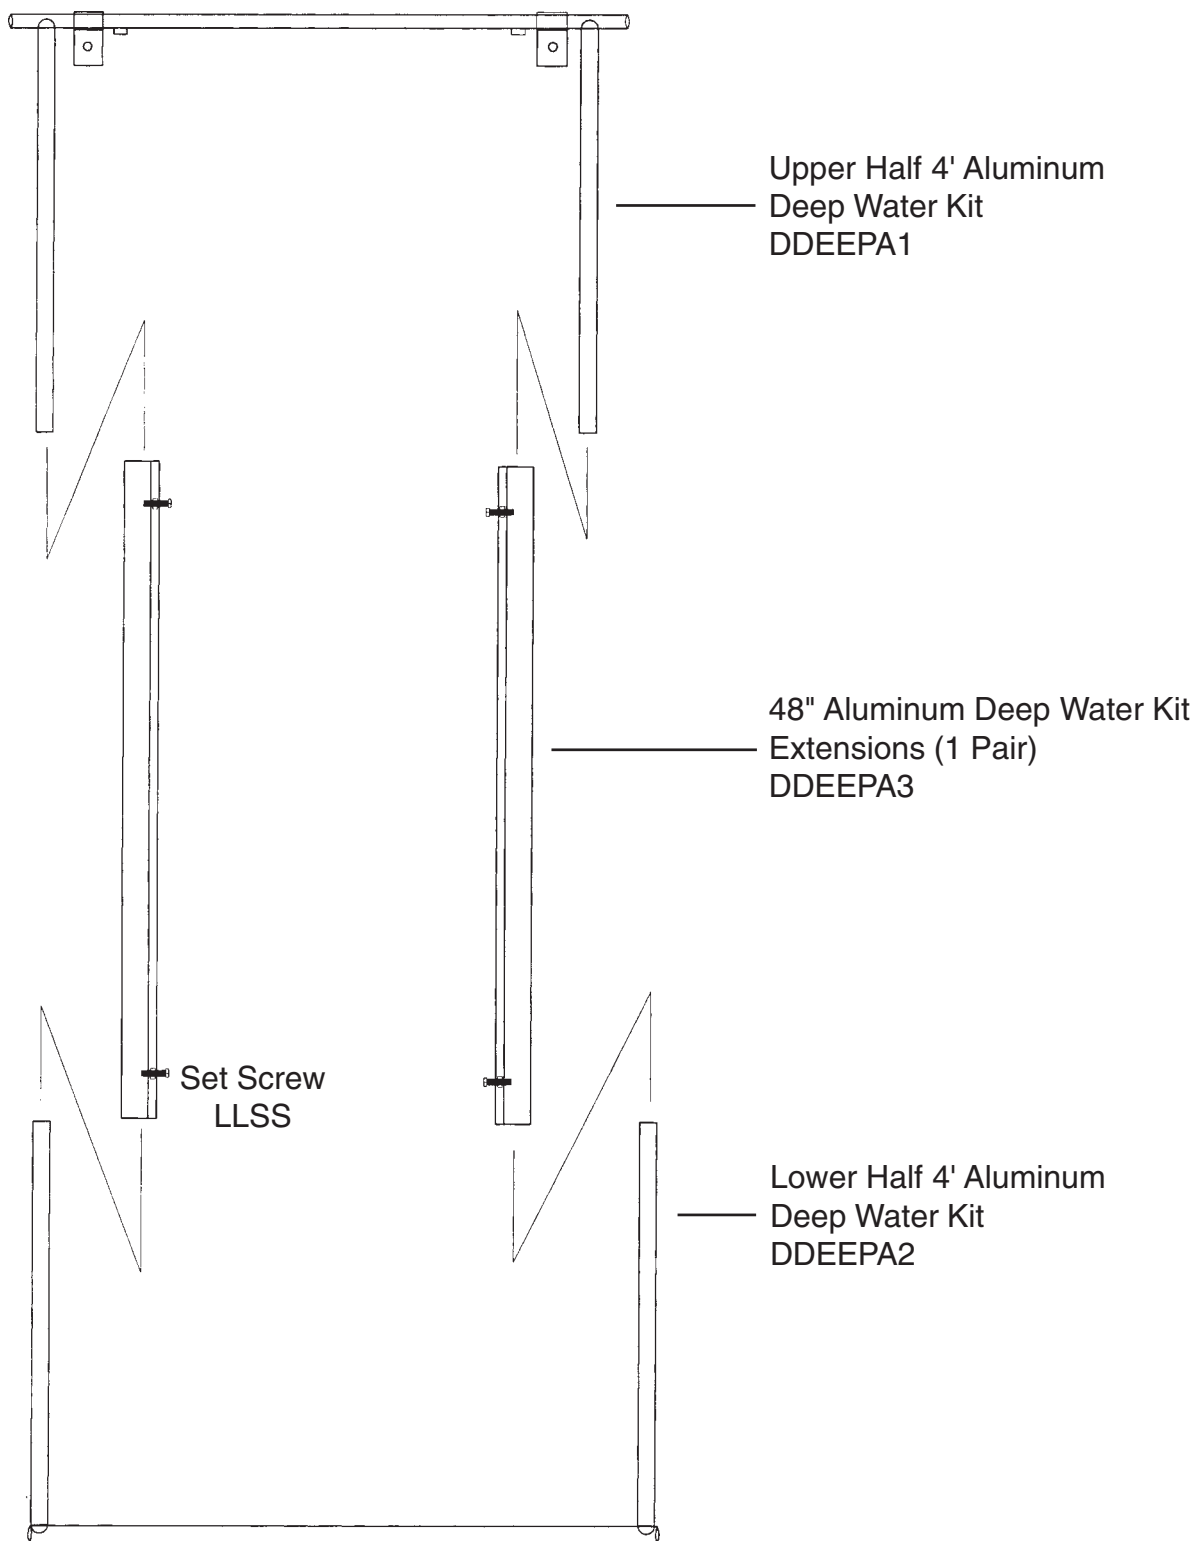

4 Ft. Aluminum Deep Water Kit (DDEEPA)

"Quality Since 1971"